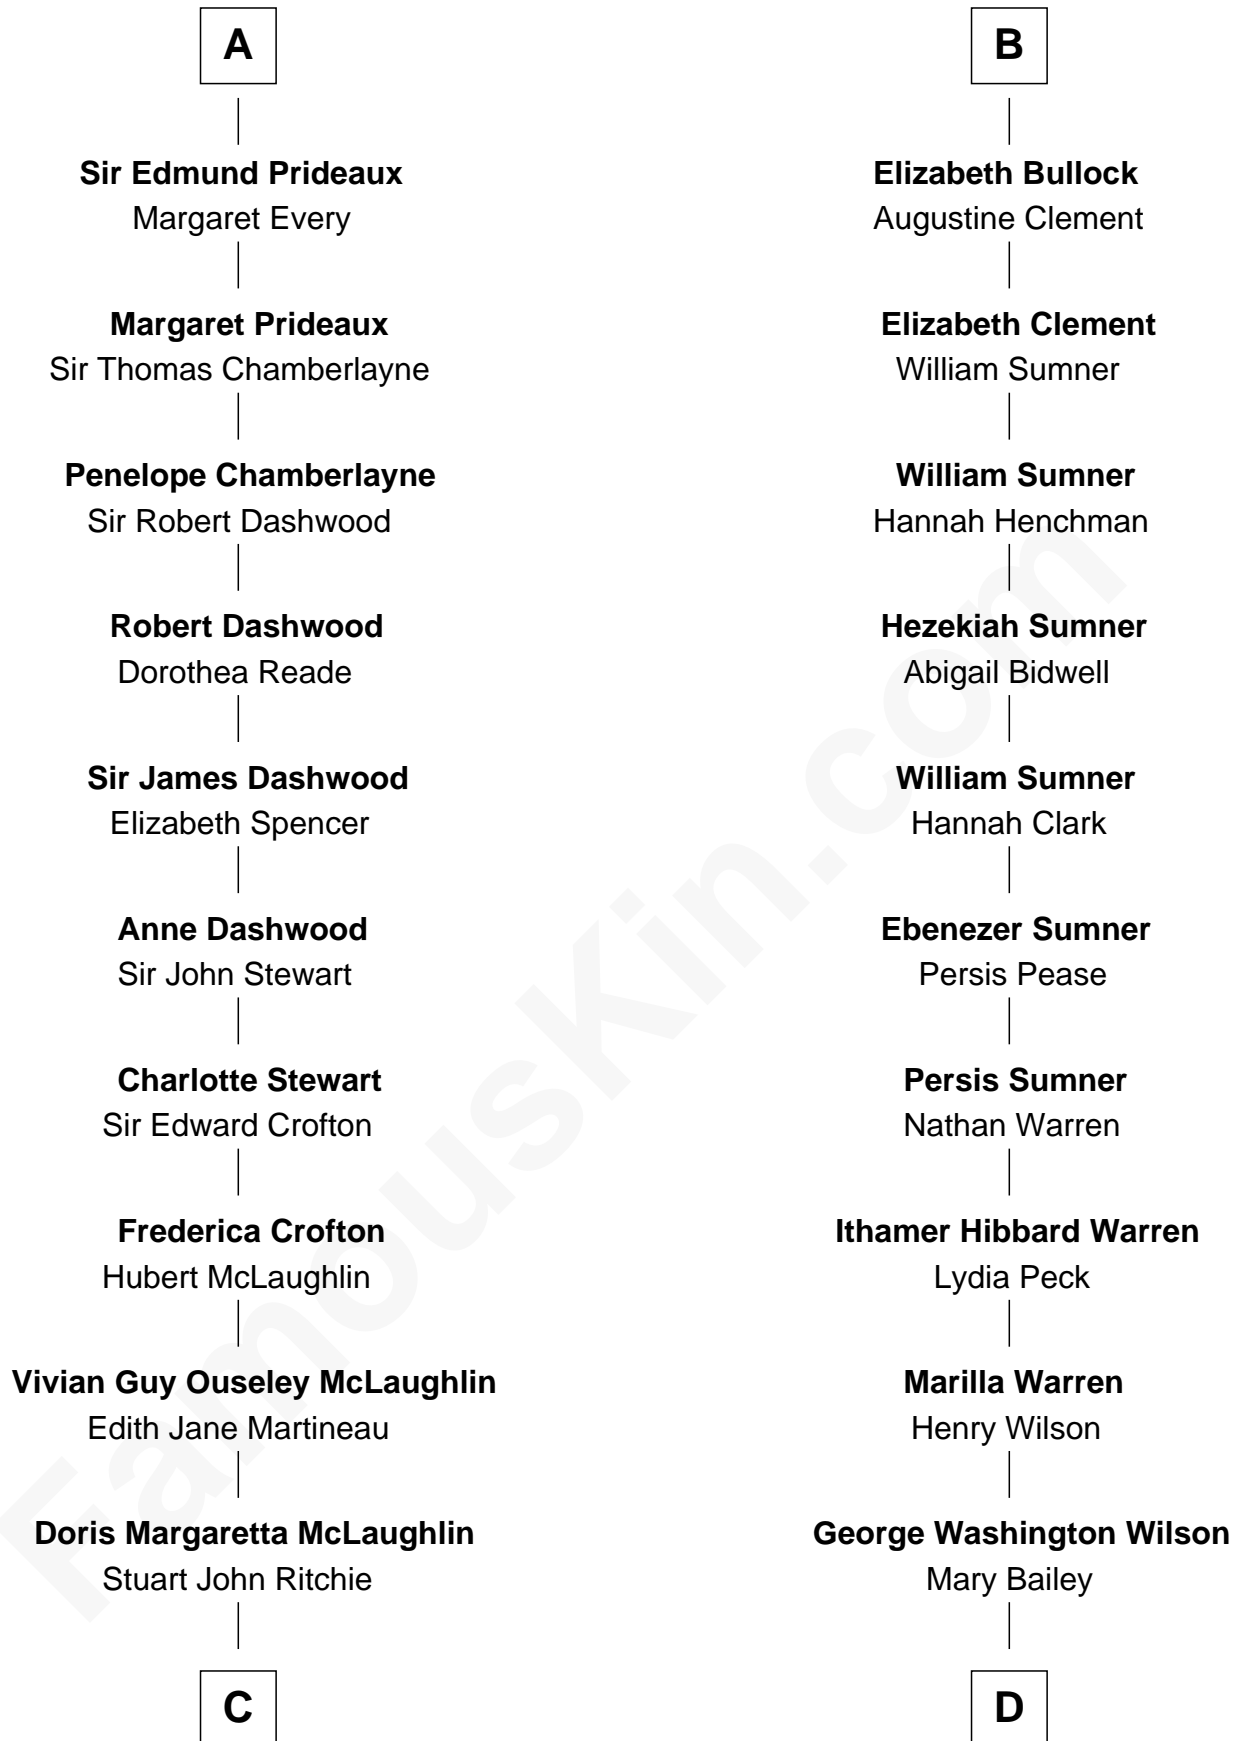

# FamousKin.com Relationship Chart of

**Guy Ritchie**

*British Filmmaker*

18th cousin 2 times removed of

**Brian Wilson**

*Co-Founder of The Beach Boys*

**Sir John Howard**

*with wife  
Alice Tendring*

**Joan de Vere**  
Sir William Norreys

**Sir Thomas Wyndham**  
Eleanor Scrope

**Margaret Norreys**  
Gilbert Bullock

**Margaret Wyndham**  
Sir Andrew Luttrell

**Thomas Bullock**  
Alice Kingsmill

**Margaret Luttrell**  
Peter Edgcumbe

**Richard Bullock**  
Alice Berrington

**Catherine Edgcumb**  
Sir Edmund Prideaux

**William Bullock**  
-----

**A**

**B**

**C**

**John Vivian Ritchie**  
Amber Mary Parkinson

**Guy Ritchie**  
*British Filmmaker*