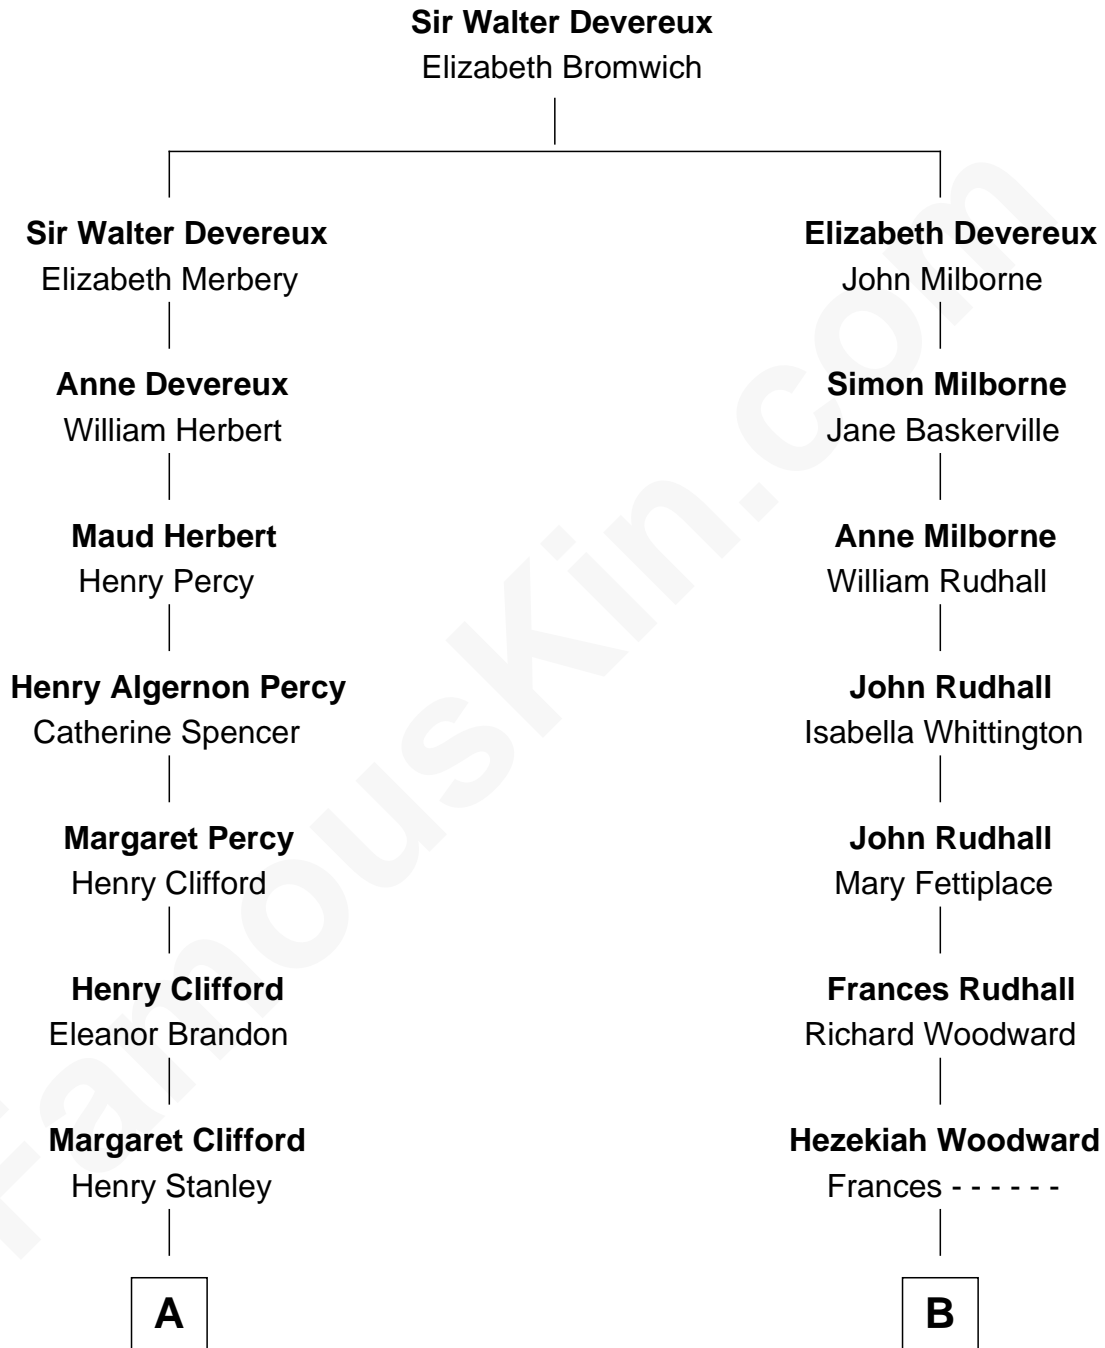

FamousKin.com Relationship Chart of

Guy Ritchie
British Filmmaker

19th cousin of

Brian Wilson

Co-Founder of The Beach Boys

C

Doris Margaretta McLaughlin

Stuart John Ritchie

John Vivian Ritchie

Amber Mary Parkinson

Guy Ritchie

British Filmmaker

D

William Coral Wilson

Edith Sophia Sthole

Murray Gage Wilson