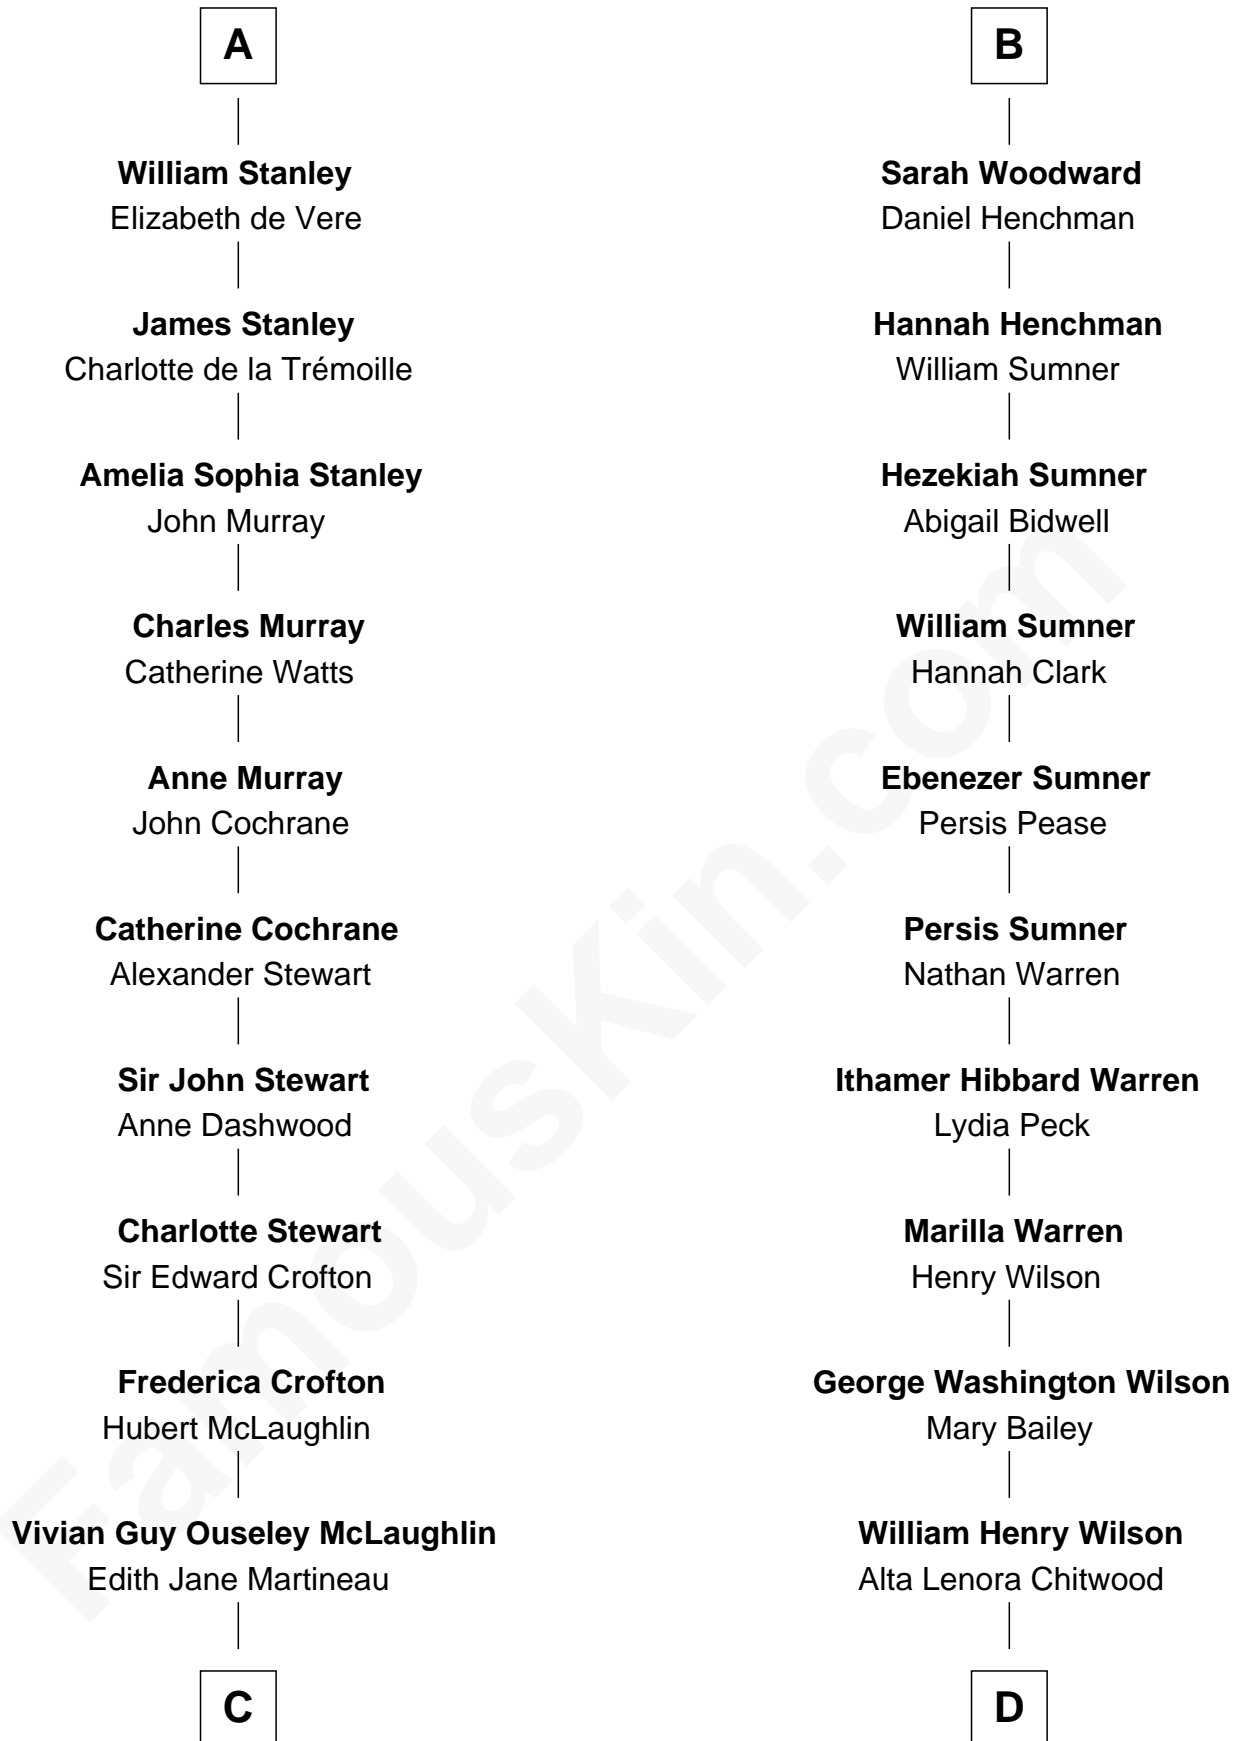

FamousKin.com Relationship Chart of

Guy Ritchie
British Filmmaker

19th cousin of

Brian Wilson

Co-Founder of The Beach Boys

C

Doris Margaretta McLaughlin

Stuart John Ritchie

John Vivian Ritchie

Amber Mary Parkinson

Guy Ritchie

British Filmmaker

D

William Coral Wilson

Edith Sophia Sthole

Murray Gage Wilson