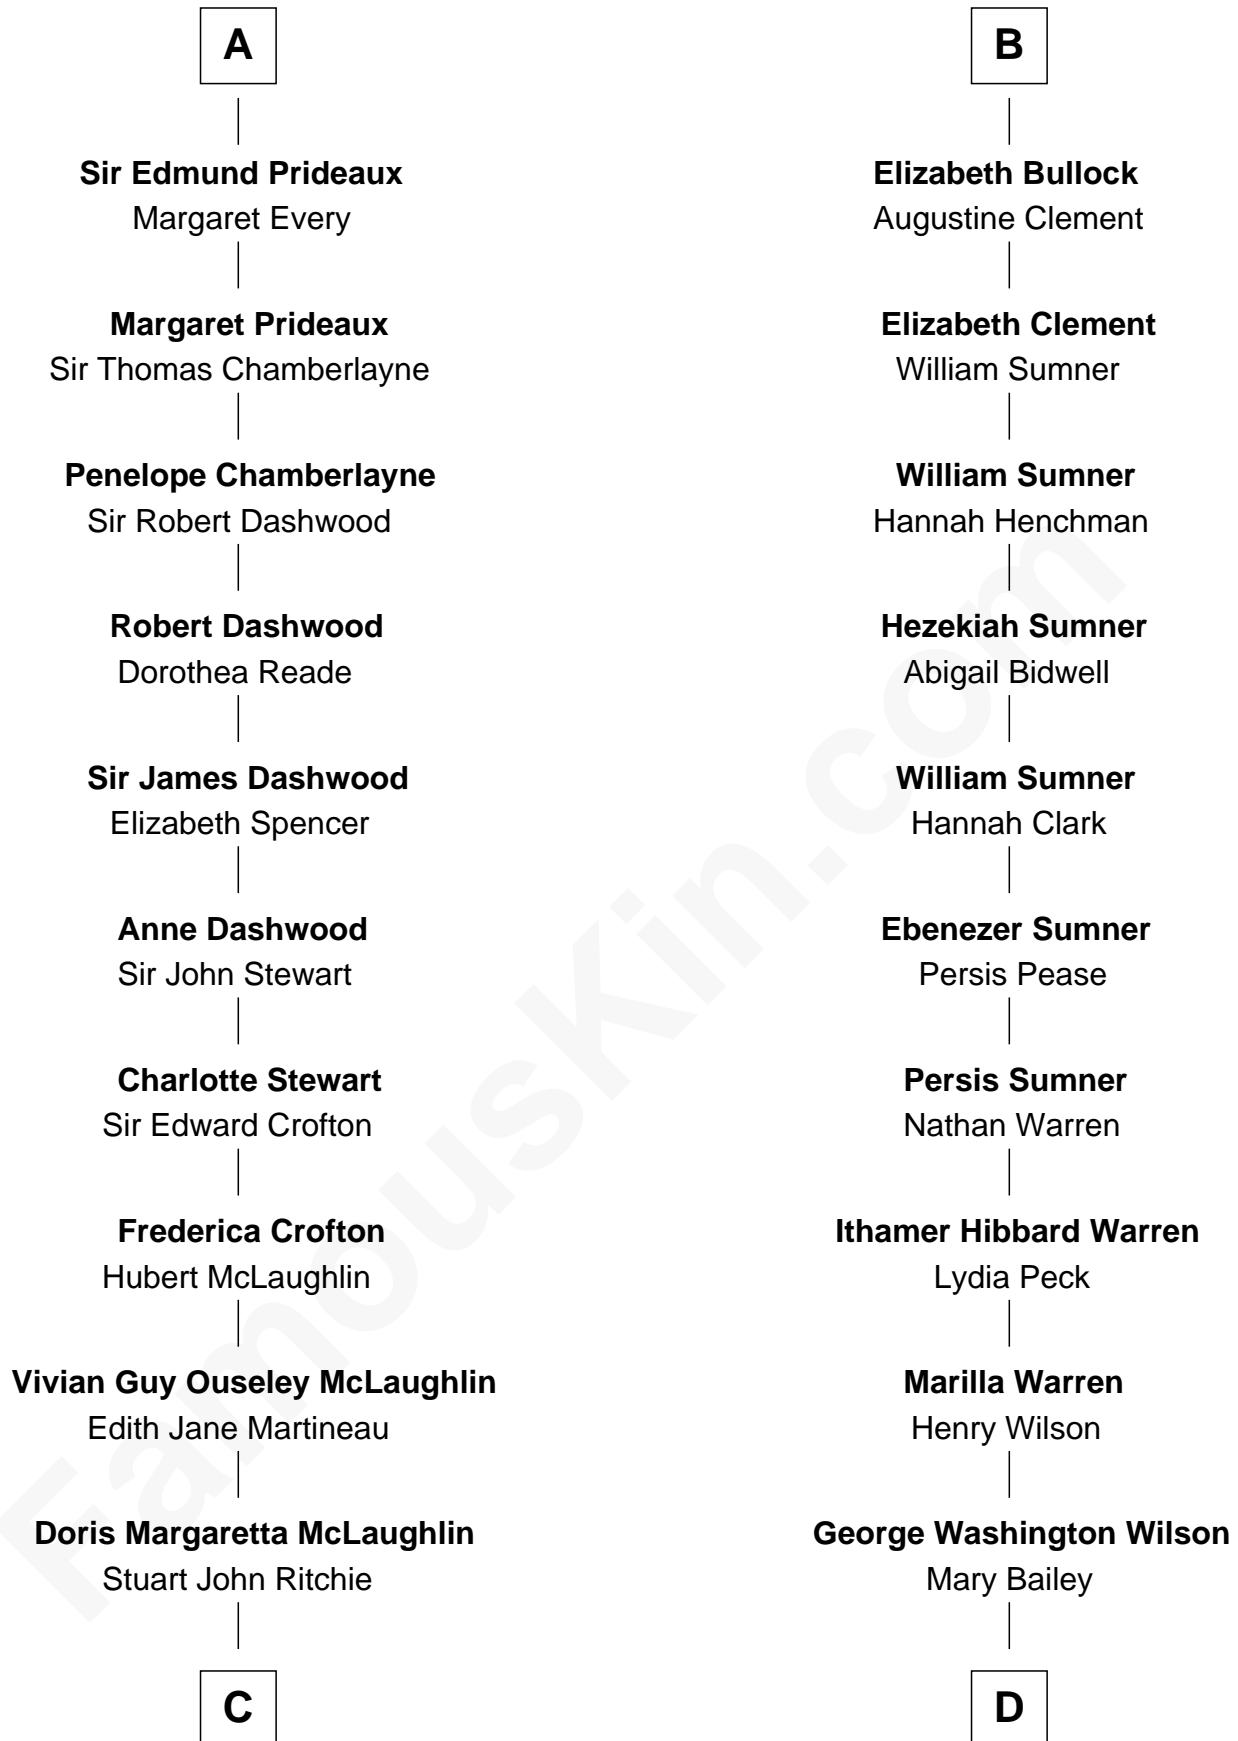

FamousKin.com Relationship Chart of

Guy Ritchie

British Filmmaker

18th cousin 2 times removed of

Dennis Wilson

Co-Founder of The Beach Boys

C

John Vivian Ritchie
Amber Mary Parkinson

Guy Ritchie
British Filmmaker

D

William Henry Wilson
Alta Lenora Chitwood

William Coral Wilson
Edith Sophia Sthole

Murray Gage Wilson
Audree Neva Korthof

Dennis Wilson
Co-Founder of The Beach Boys