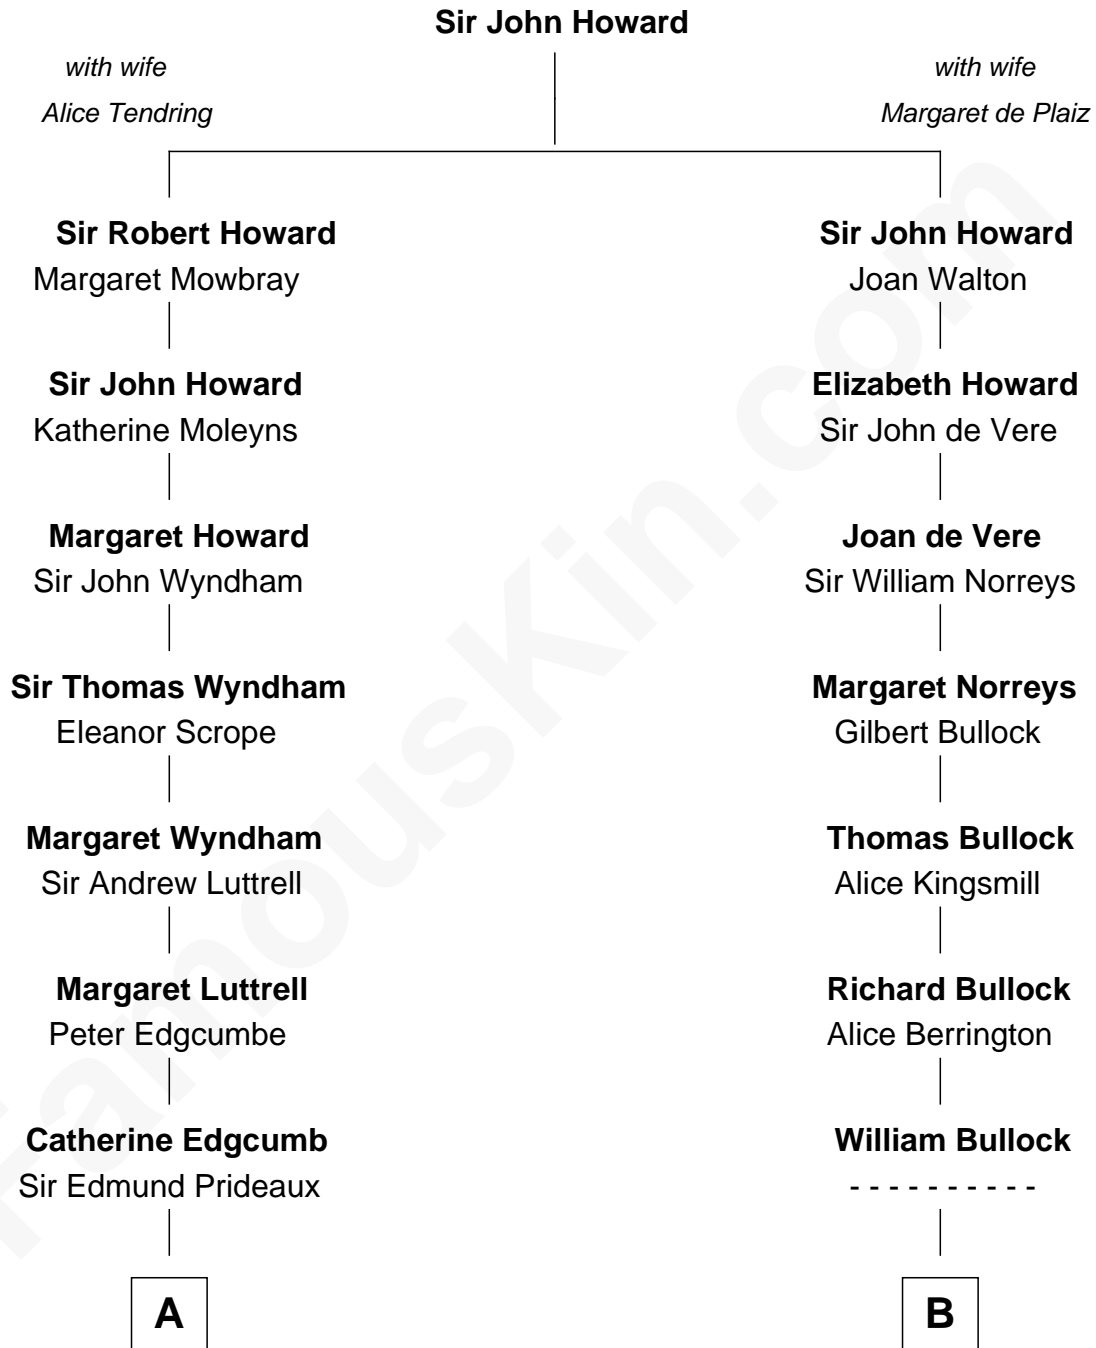

FamousKin.com Relationship Chart of

Guy Ritchie

British Filmmaker

18th cousin 2 times removed of

Dennis Wilson

Co-Founder of The Beach Boys

C

John Vivian Ritchie
Amber Mary Parkinson

Guy Ritchie
British Filmmaker

D

William Henry Wilson
Alta Lenora Chitwood

William Coral Wilson
Edith Sophia Sthole

Murray Gage Wilson
Audree Neva Korthof

Dennis Wilson
Co-Founder of The Beach Boys