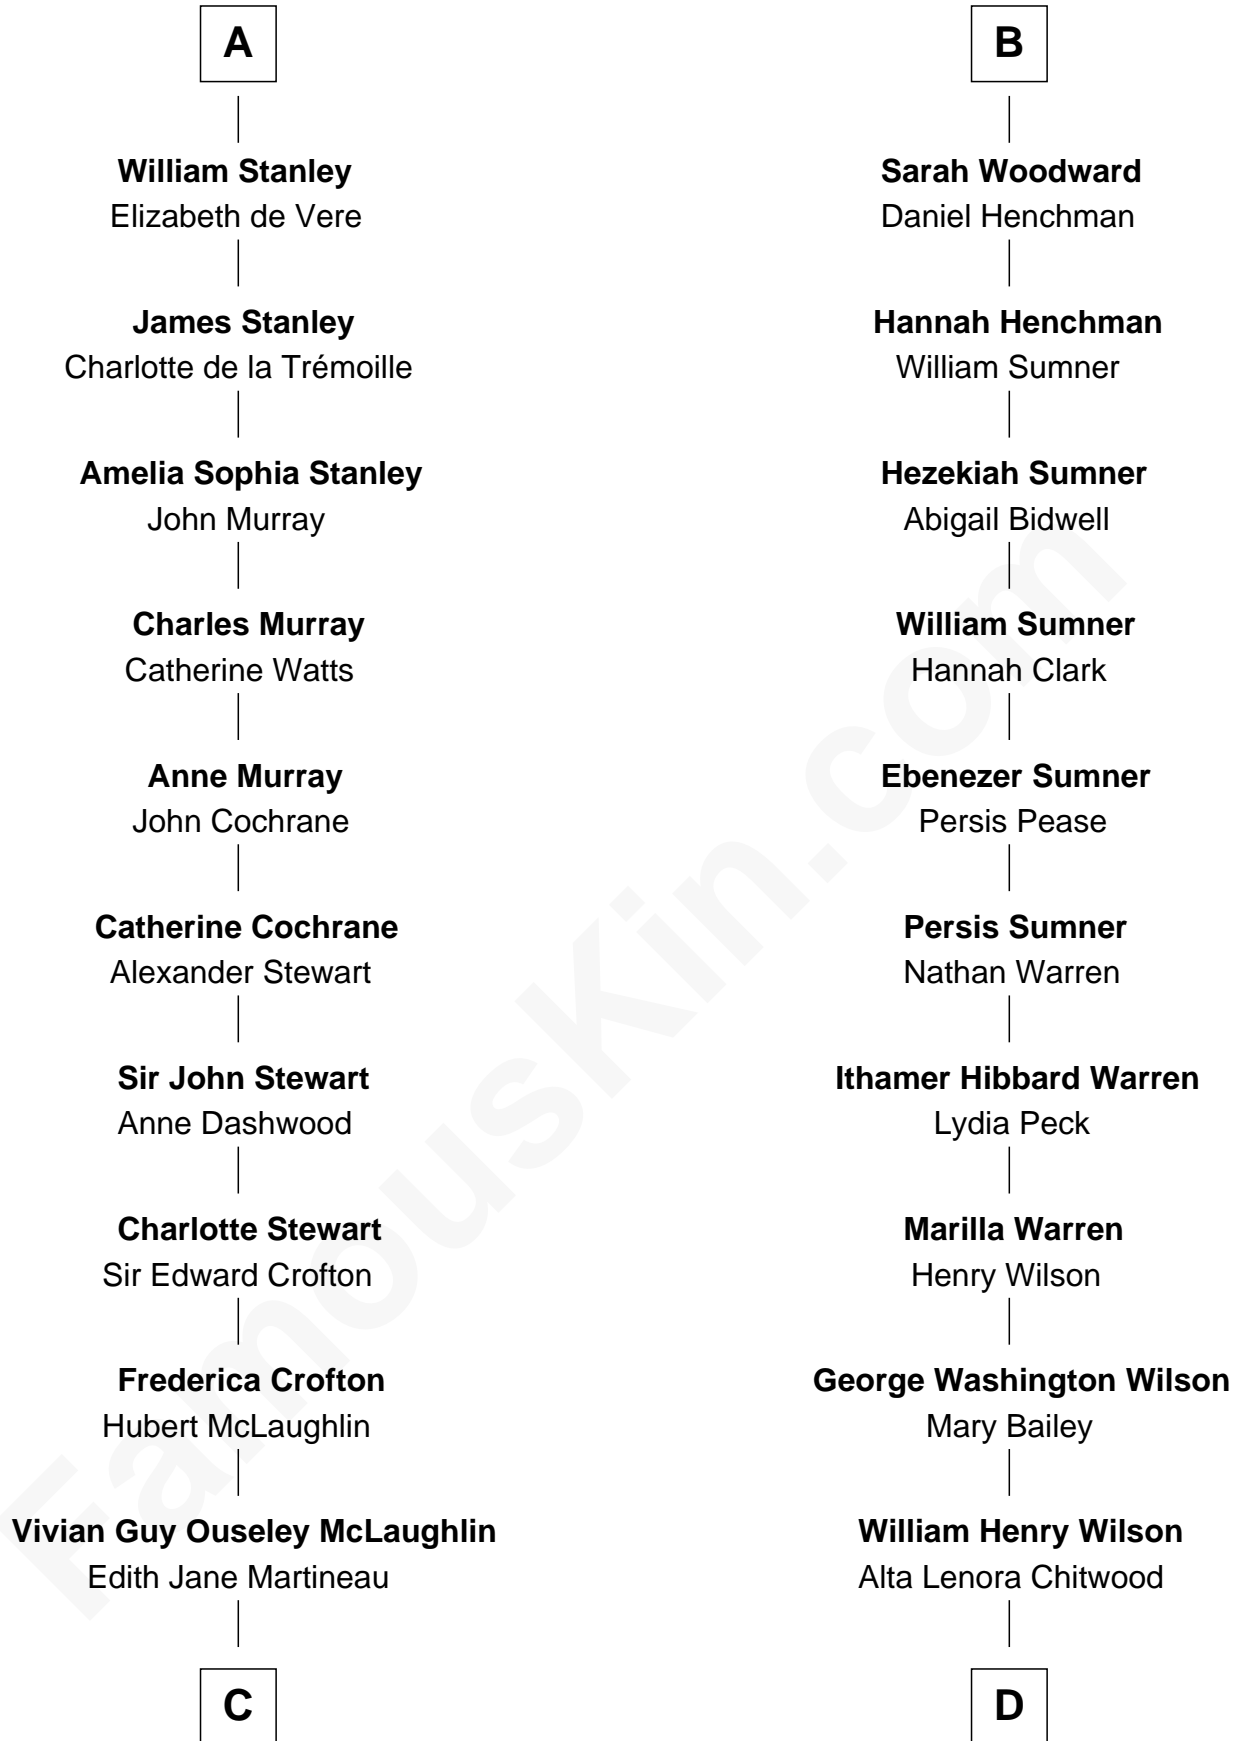

FamousKin.com Relationship Chart of

Guy Ritchie

British Filmmaker

19th cousin of

Dennis Wilson

Co-Founder of The Beach Boys

C

Doris Margaretta McLaughlin

Stuart John Ritchie

John Vivian Ritchie

Amber Mary Parkinson

Guy Ritchie

British Filmmaker

D

William Coral Wilson

Edith Sophia Sthole