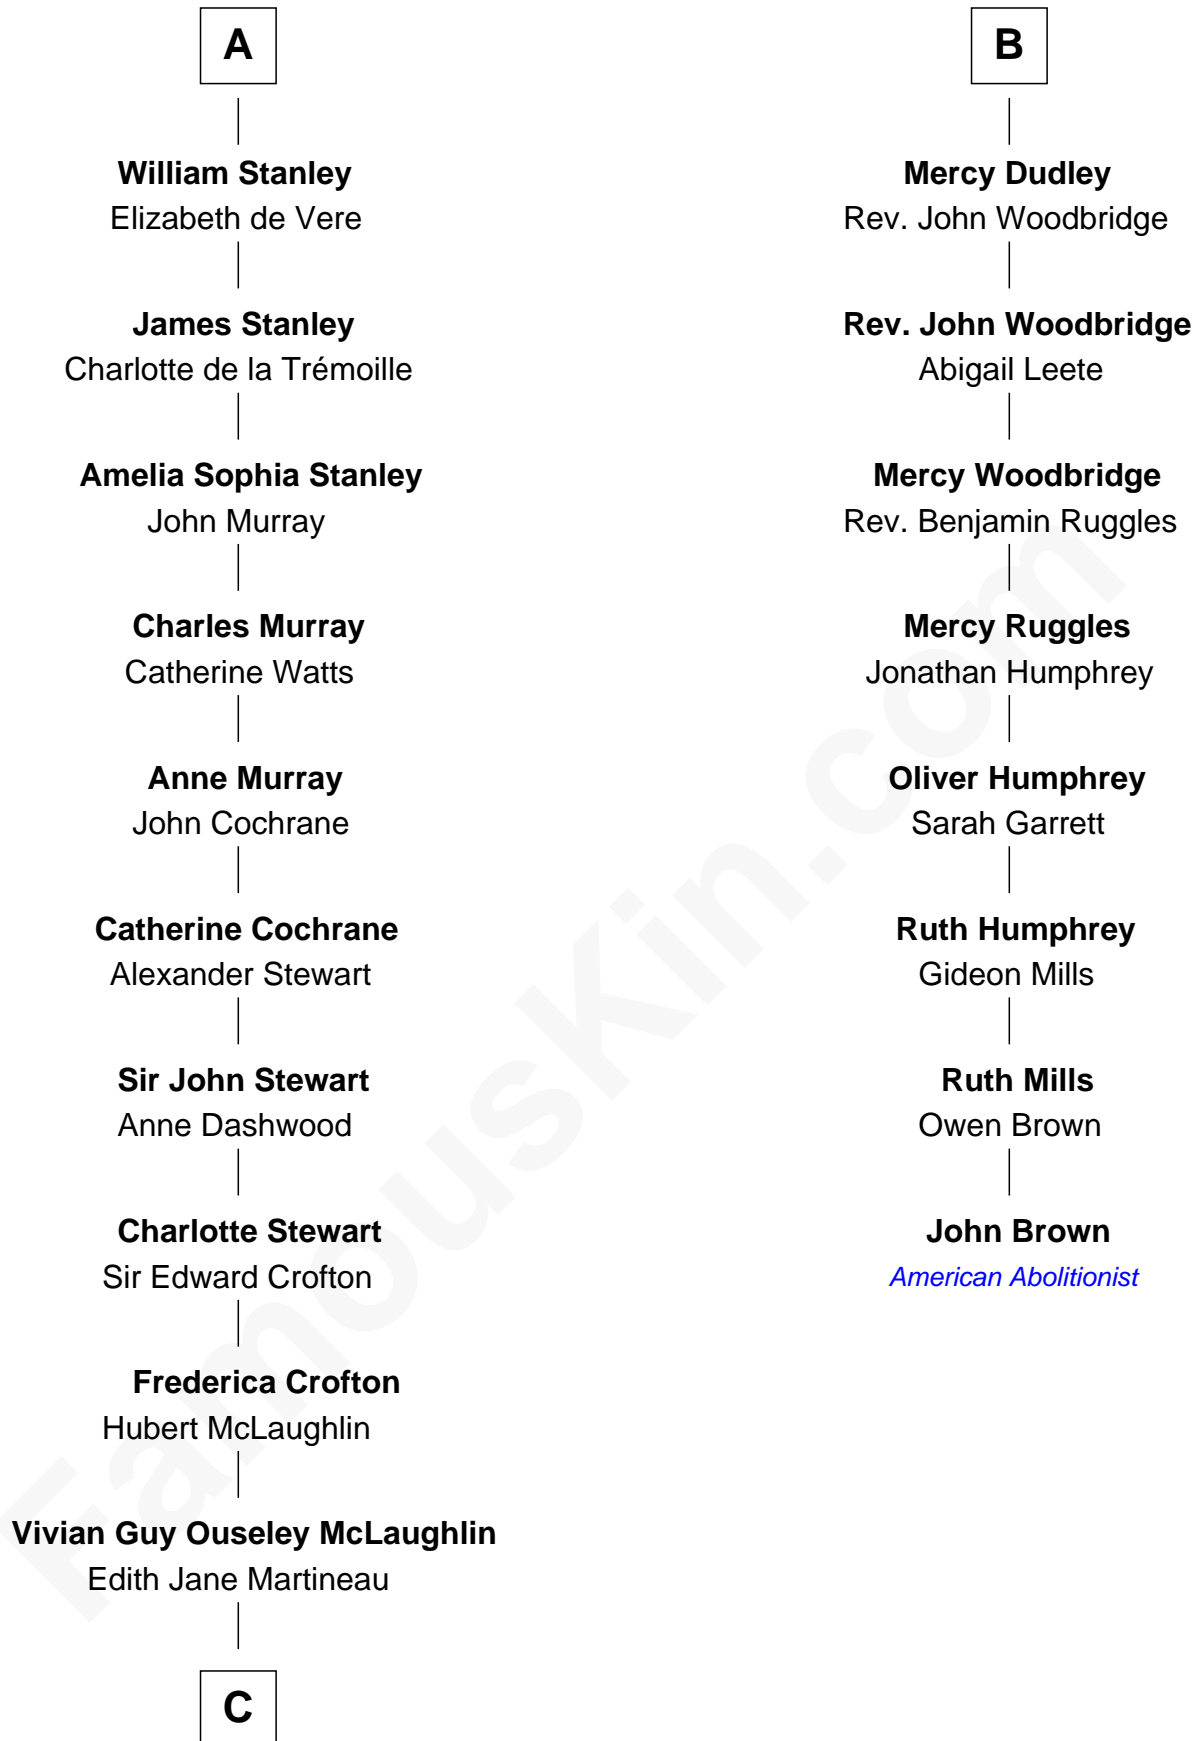

# FamousKin.com Relationship Chart of

**Guy Ritchie**

*British Filmmaker*

14th cousin 5 times removed of

**John Brown**

*American Abolitionist*

**C**

**Doris Margaretta McLaughlin**

Stuart John Ritchie

**John Vivian Ritchie**

Amber Mary Parkinson

**Guy Ritchie**

*British Filmmaker*

FamousKin.com