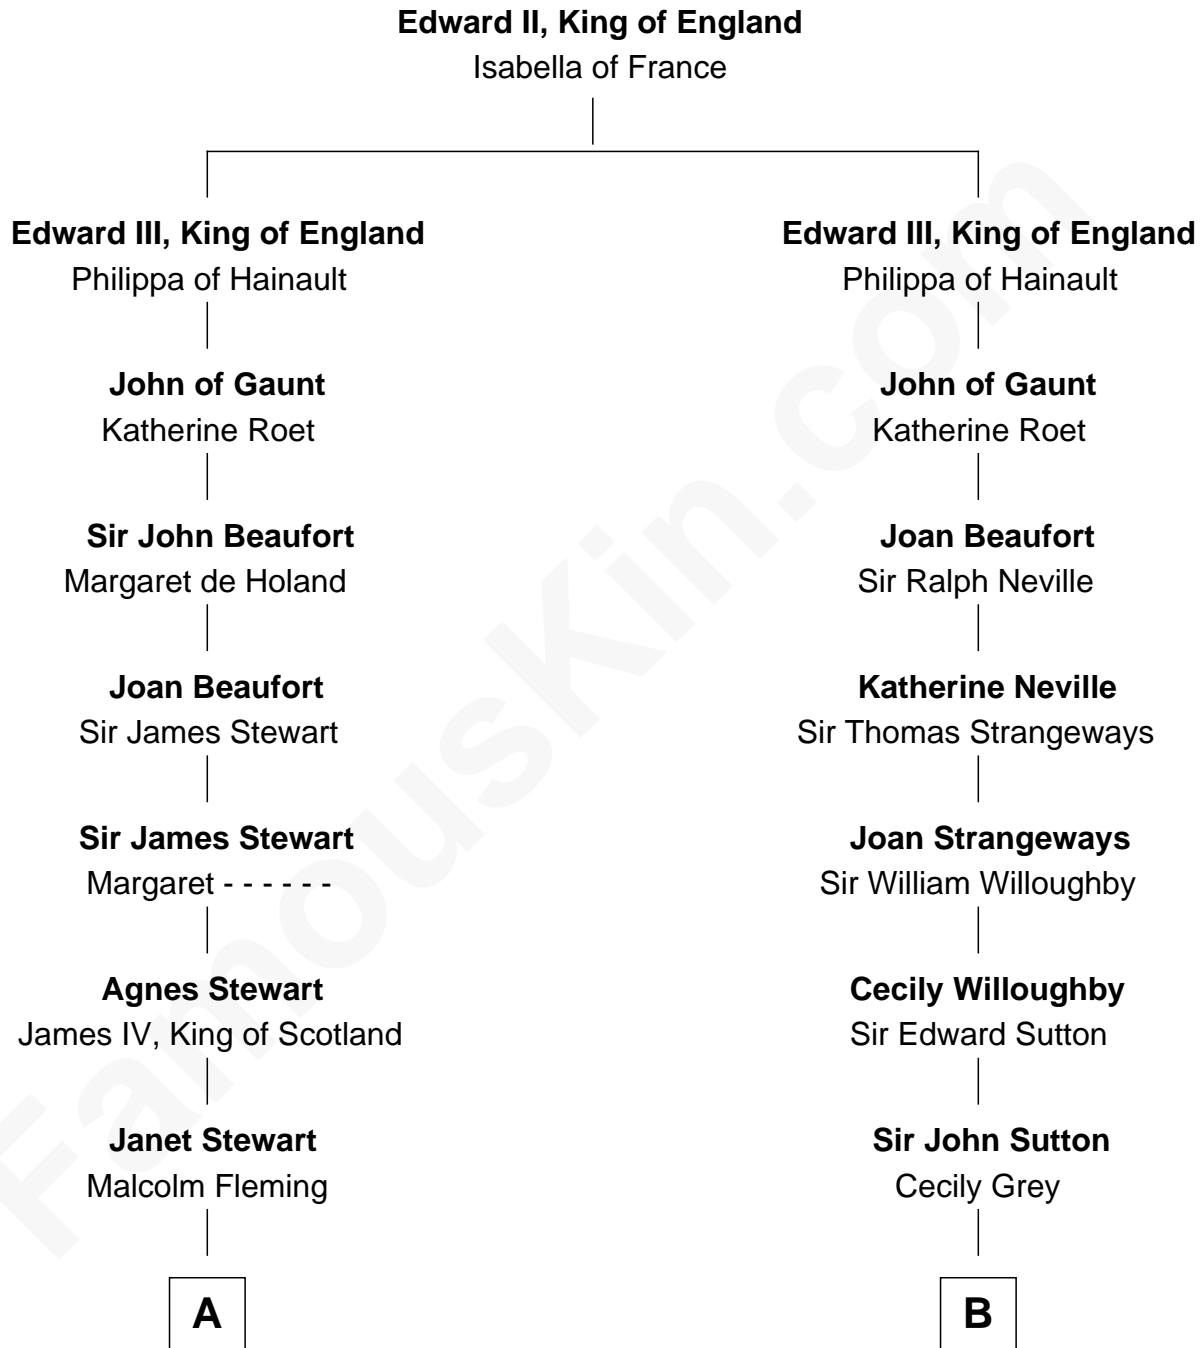

FamousKin.com Relationship Chart of

Guy Ritchie

British Filmmaker

17th cousin 3 times removed of

John Brown

American Abolitionist

C

—
Vivian Guy Ouseley McLaughlin

Edith Jane Martineau

—
Doris Margaretta McLaughlin

Stuart John Ritchie

—
John Vivian Ritchie

Amber Mary Parkinson

—
Guy Ritchie

British Filmmaker