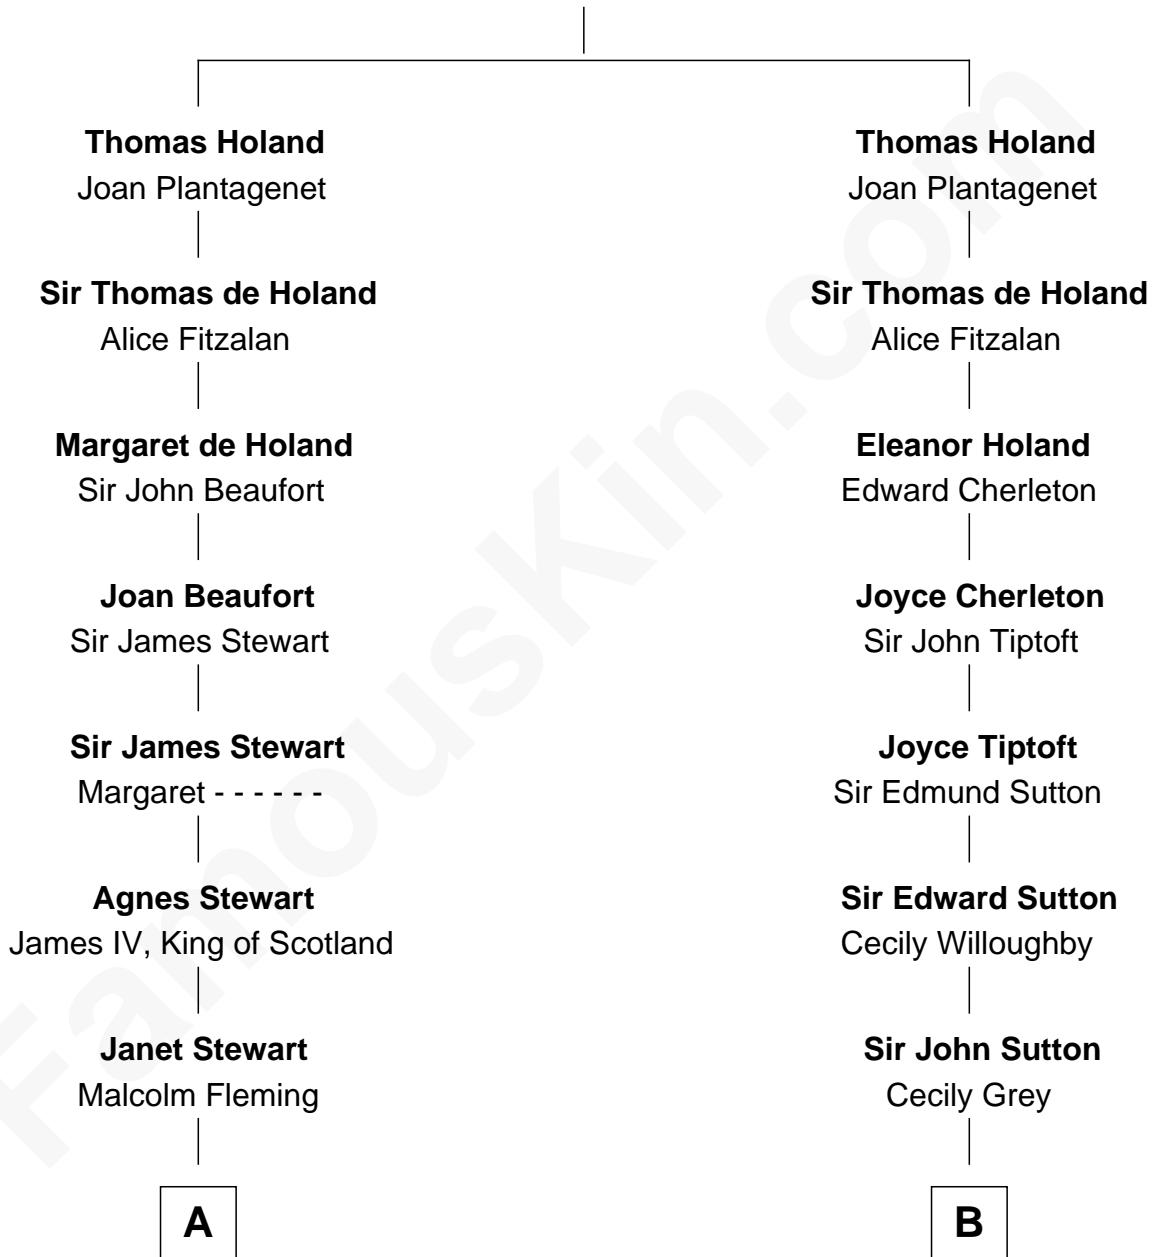

FamousKin.com Relationship Chart of

Guy Ritchie

British Filmmaker

17th cousin 3 times removed of

John Brown

American Abolitionist

Sir Robert de Holland

Maude la Zouche

C

—
Vivian Guy Ouseley McLaughlin

Edith Jane Martineau

—
Doris Margaretta McLaughlin

Stuart John Ritchie

—
John Vivian Ritchie

Amber Mary Parkinson

—
Guy Ritchie