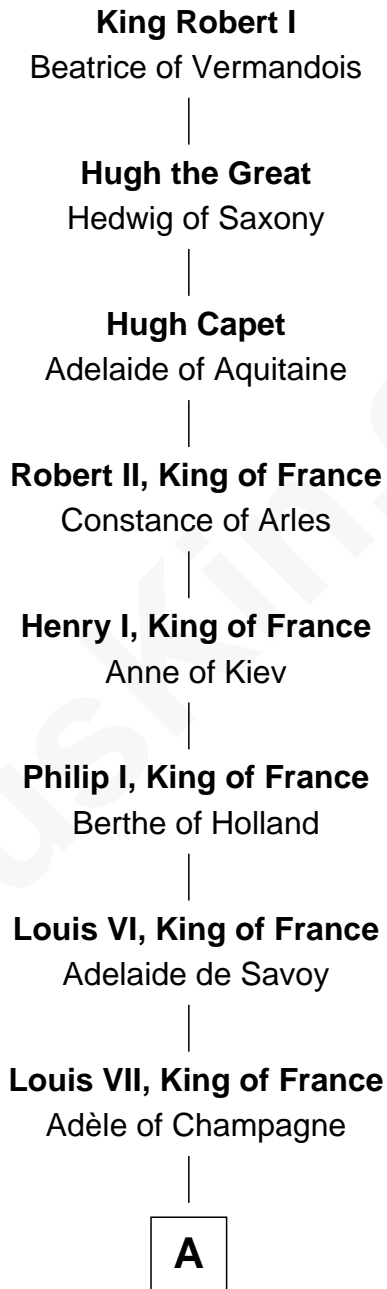

FamousKin.com Relationship Chart of

Guy Ritchie

British Filmmaker

31st Great-grandson of

King Robert I

King of France

A

Philip II Auguste, King of France