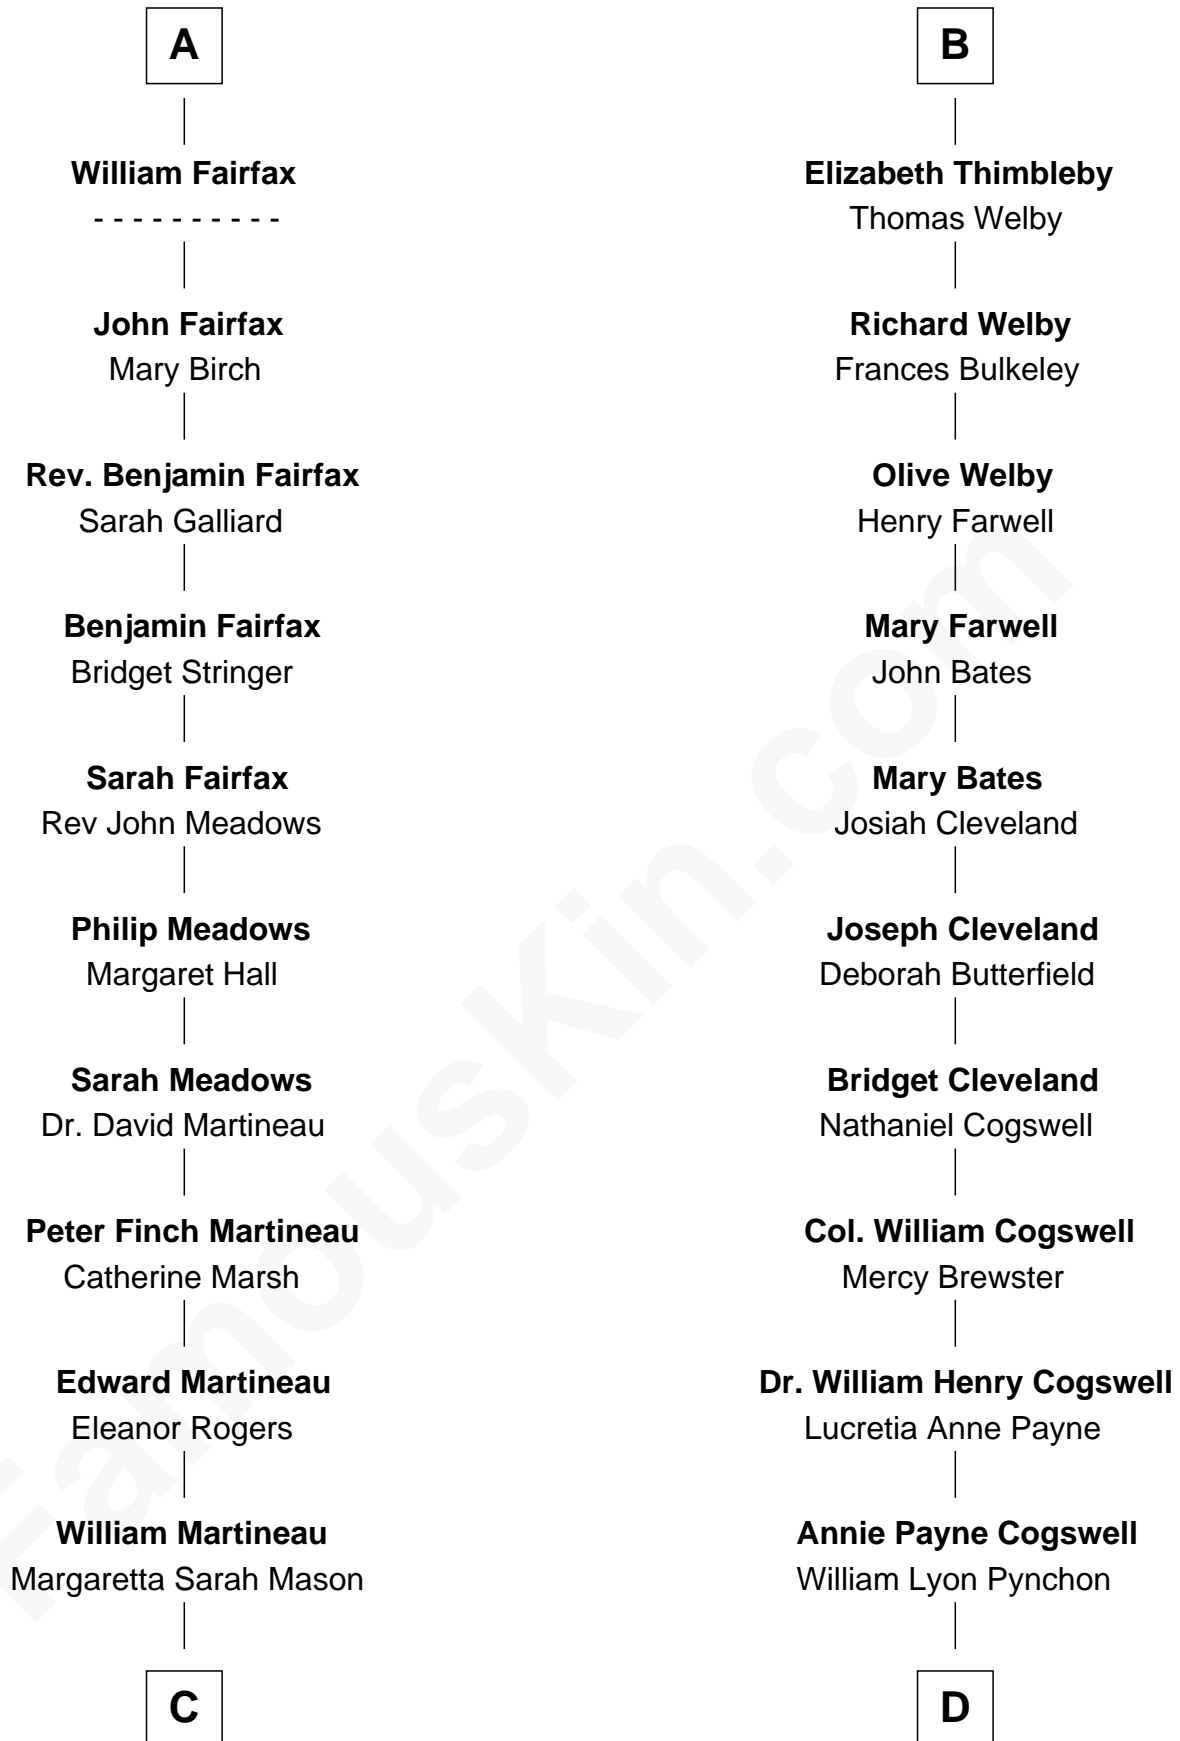

FamousKin.com Relationship Chart of

Guy Ritchie

British Filmmaker

19th cousin 1 time removed of

Thomas Pynchon

American Novelist

Ralph de Stafford

Margaret de Audley

Agnes Gascoigne
Sir Thomas Fairfax

A

Beatrice de Stafford
Thomas de Ros

Margaret de Ros
Sir Reynold Grey

Margaret Grey
Sir William Bonville

Elizabeth Bonville
William Talboys

Sir Robert Talboys
Elizabeth Heron

Maud Talboys
Sir Robert Tyrwhit

Katharine Tyrwhit
Sir Richard Thimbleby

B

C

Edith Jane Martineau
Vivian Guy Ouseley McLaughlin

Doris Margaretta McLaughlin
Stuart John Ritchie

John Vivian Ritchie
Amber Mary Parkinson