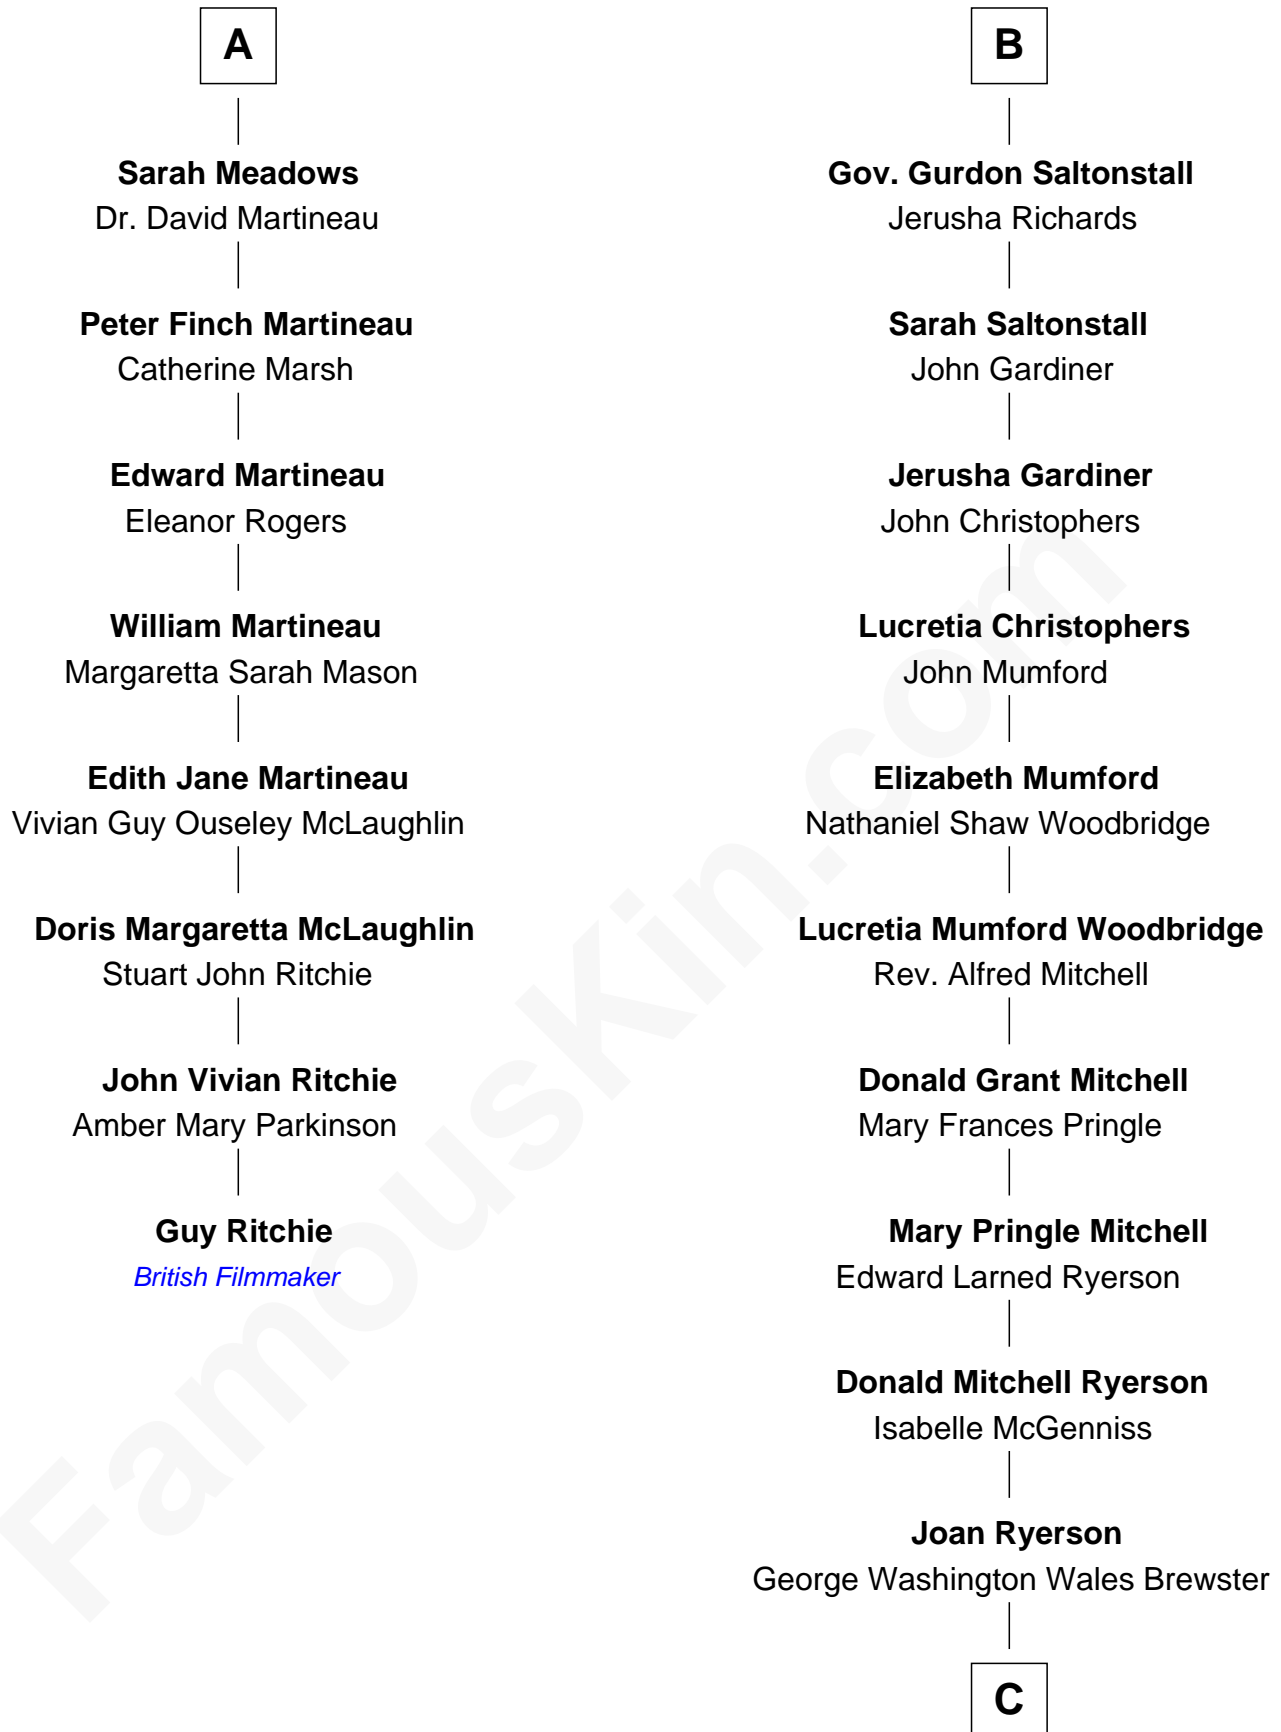

## Relationship Chart of

**Guy Ritchie**

*British Filmmaker*

14th cousin 4 times removed of

**Paget Brewster**

*TV Actress*

**Sir William Gascoigne**

Margaret Percy

**C**

**Galen Brewster**  
Hathaway Tew

**Paget Brewster**  
*TV Actress*

FamousKin.com