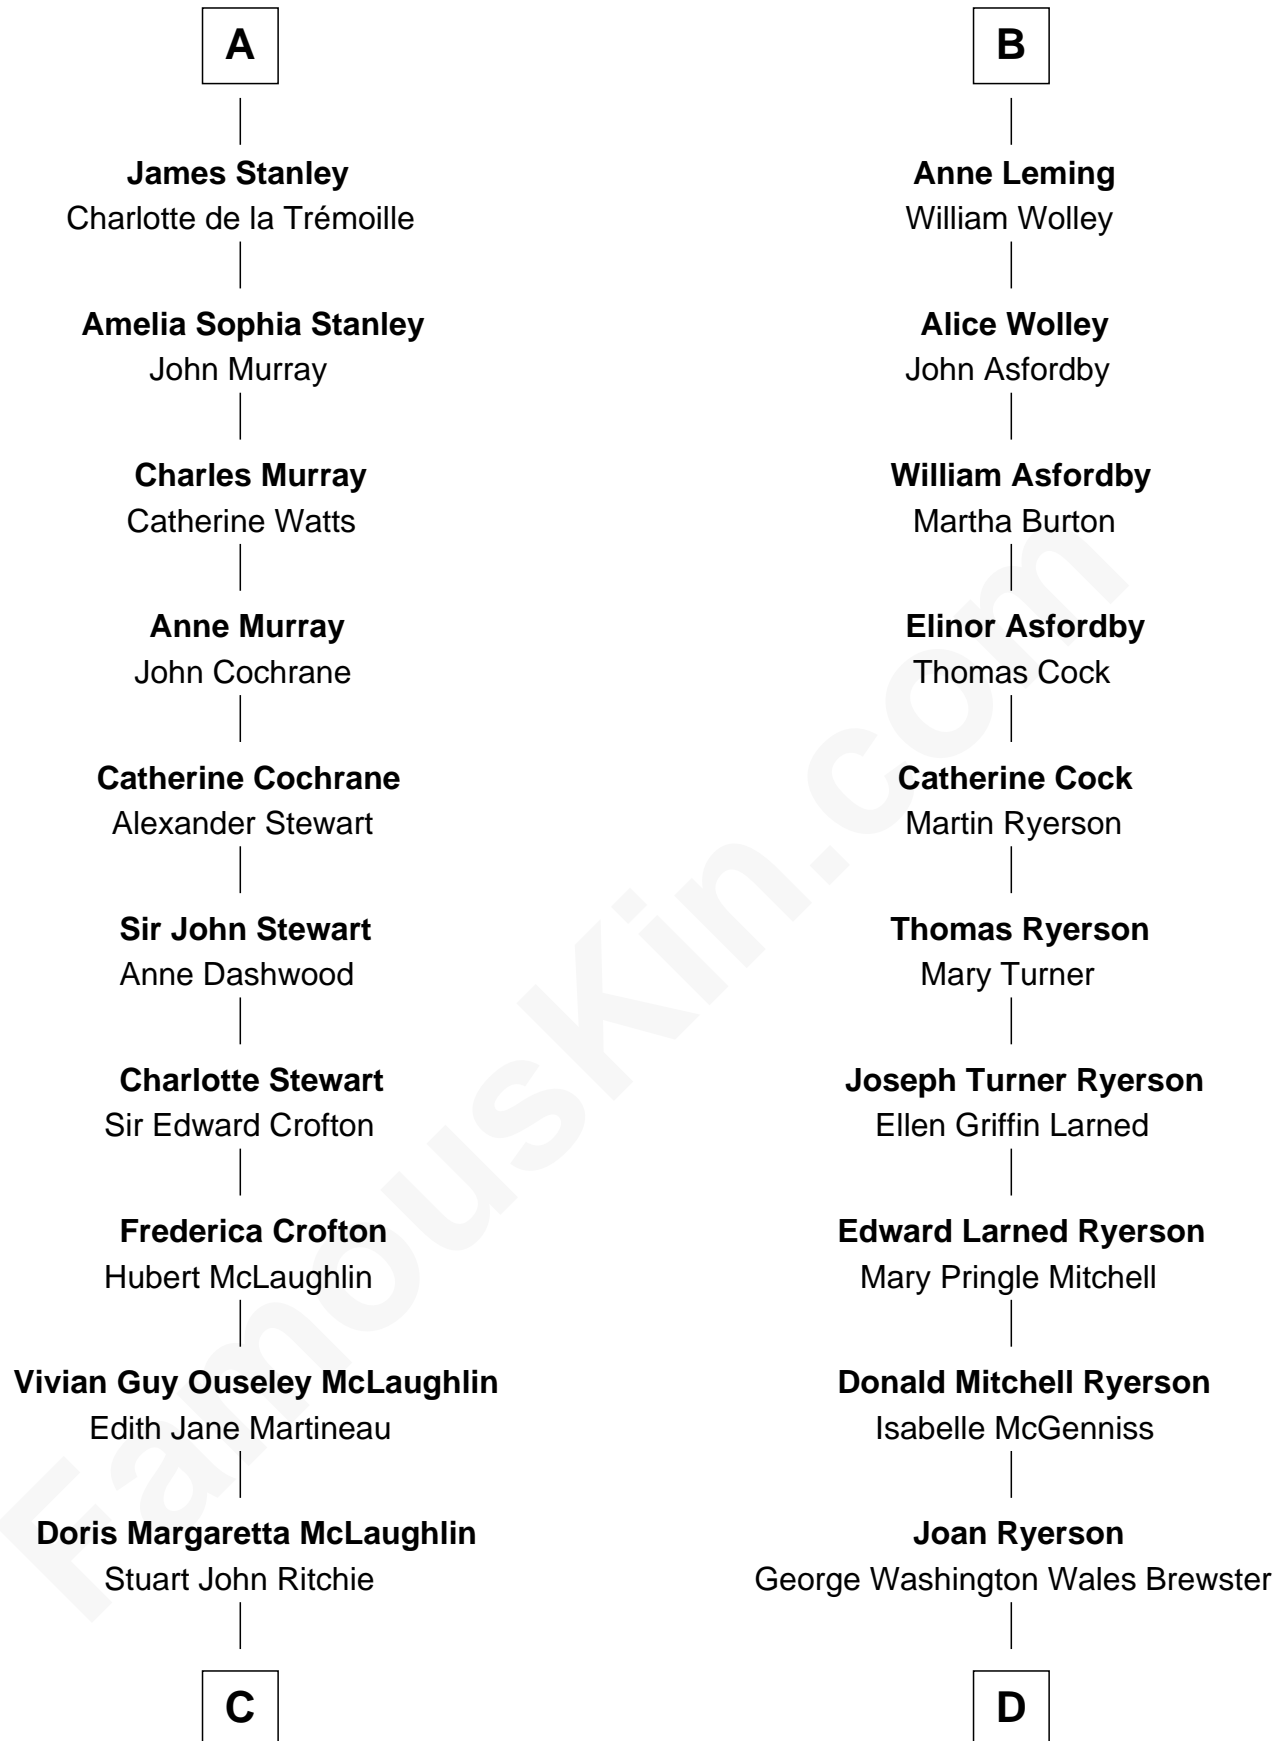

FamousKin.com Relationship Chart of

Guy Ritchie

British Filmmaker

18th cousin of

Paget Brewster

TV Actress

Sir John Clifford

Elizabeth Percy

C

John Vivian Ritchie
Amber Mary Parkinson

Guy Ritchie
British Filmmaker

D

Galen Brewster
Hathaway Tew

Paget Brewster
TV Actress

FamousKin.com