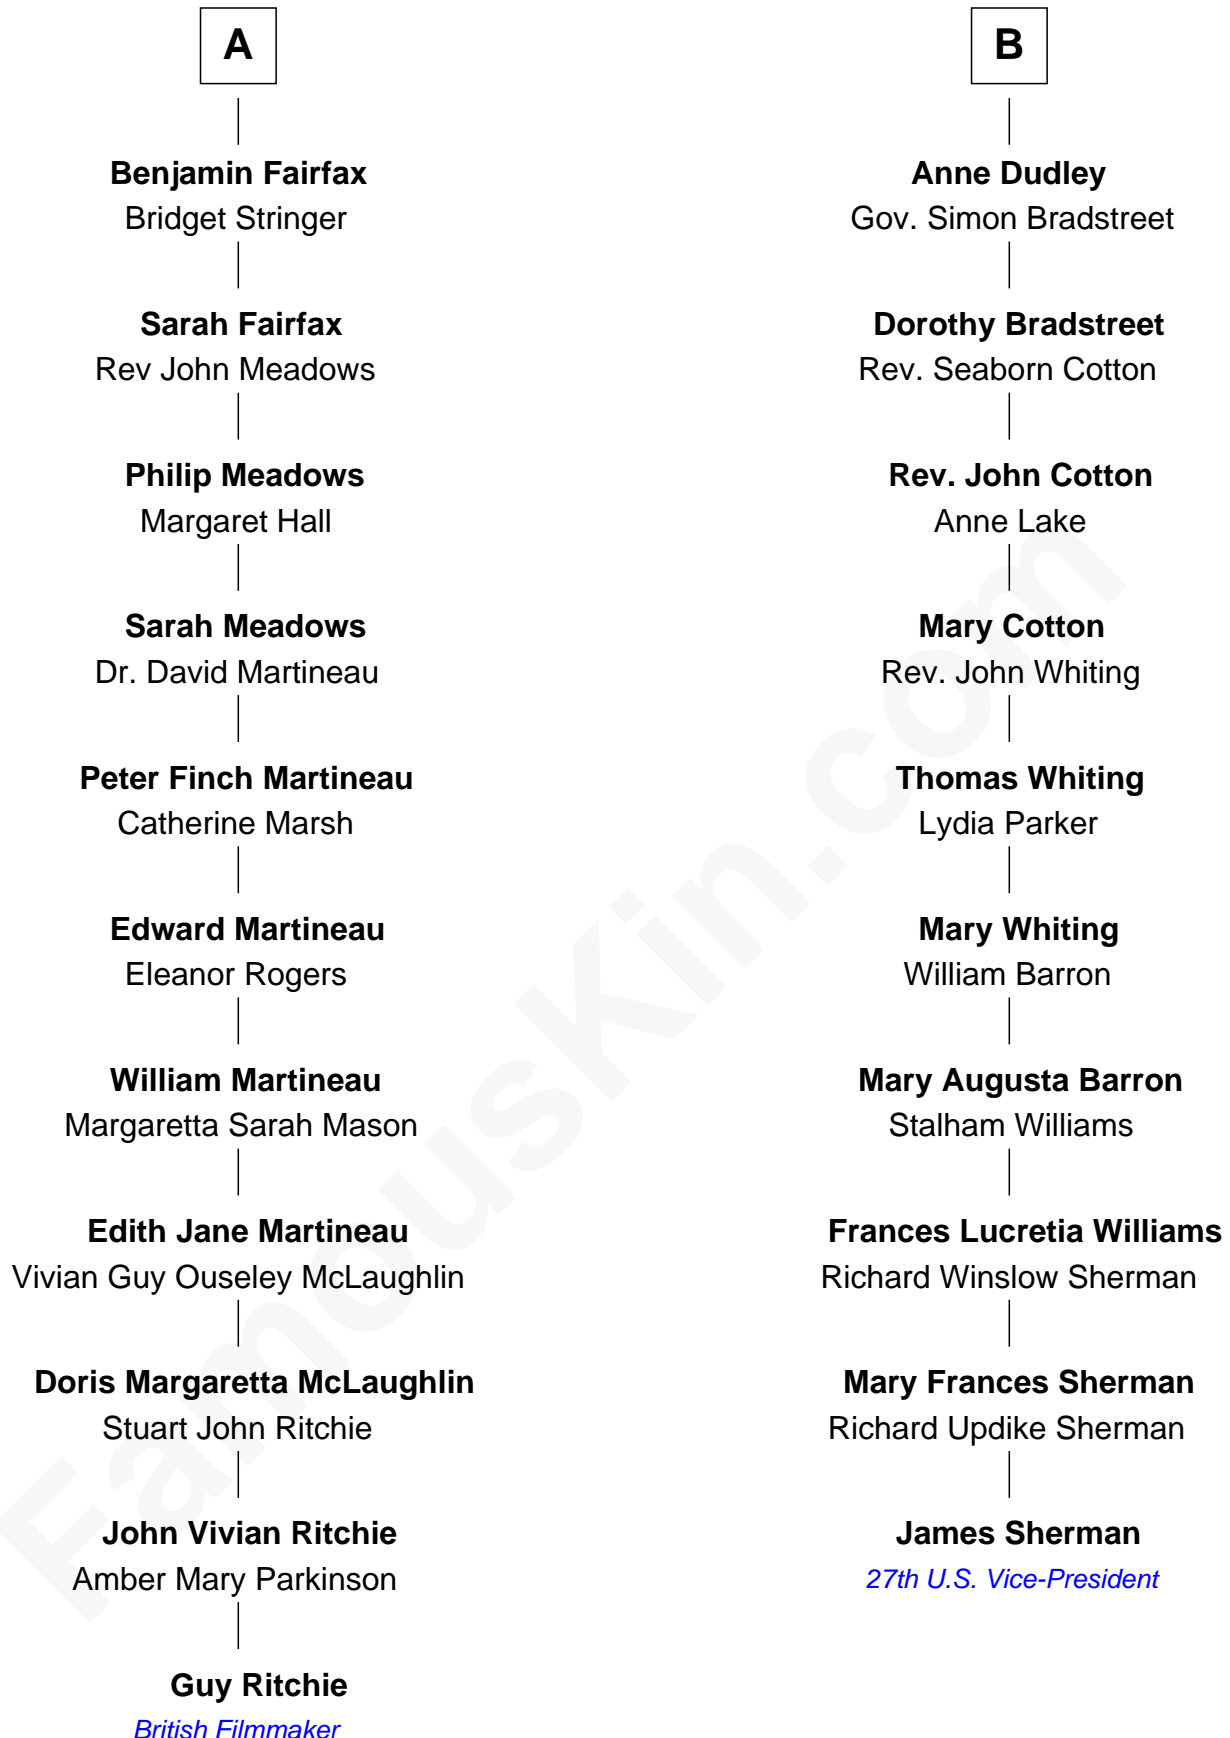

FamousKin.com Relationship Chart of

Guy Ritchie

British Filmmaker

16th cousin 1 time removed of

James Sherman

27th U.S. Vice-President

Guy Ritchie photo by [Georges Biard](#) (CC BY-SA 3.0)