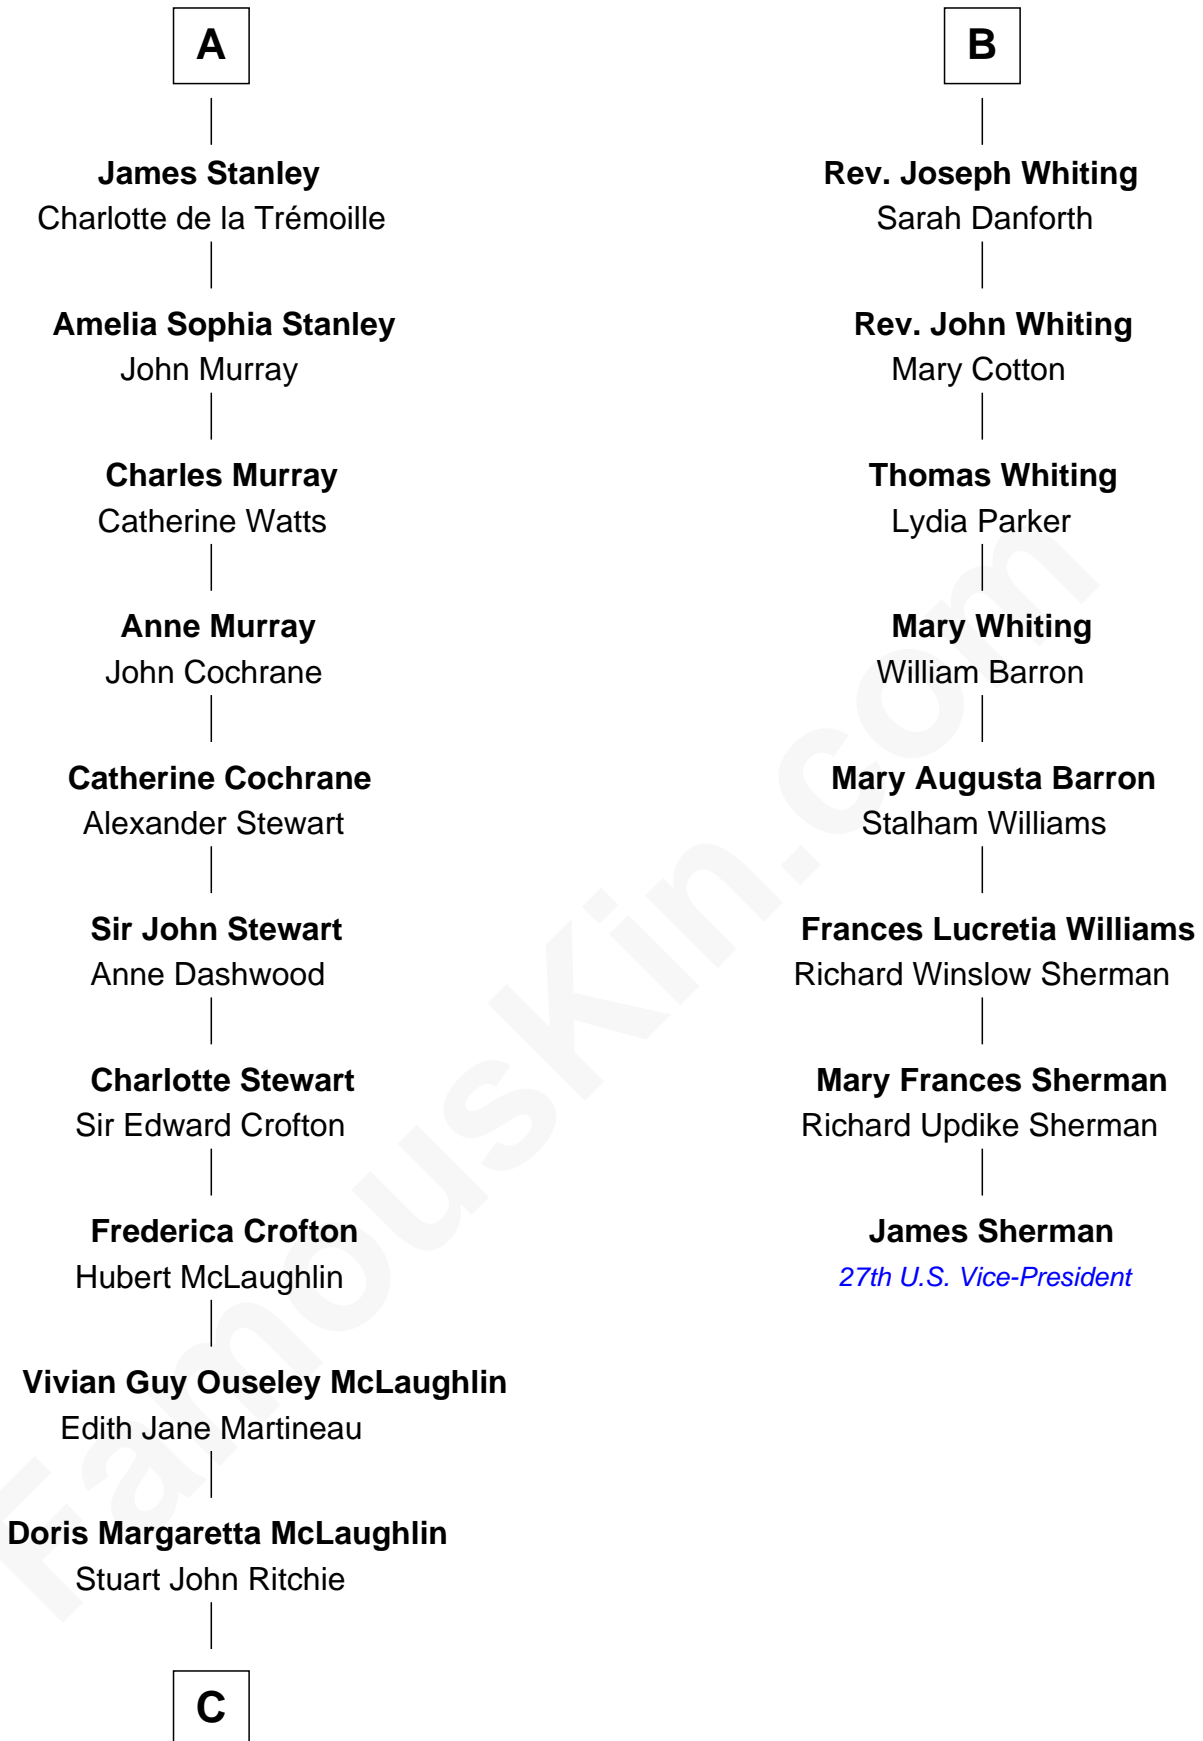

# FamousKin.com Relationship Chart of

**Guy Ritchie**

*British Filmmaker*

14th cousin 4 times removed of

**James Sherman**

*27th U.S. Vice-President*

**Sir John Beauchamp**

Edith Stourton

**C**

—  
**John Vivian Ritchie**  
Amber Mary Parkinson

—  
**Guy Ritchie**  
*British Filmmaker*

FamousKin.com