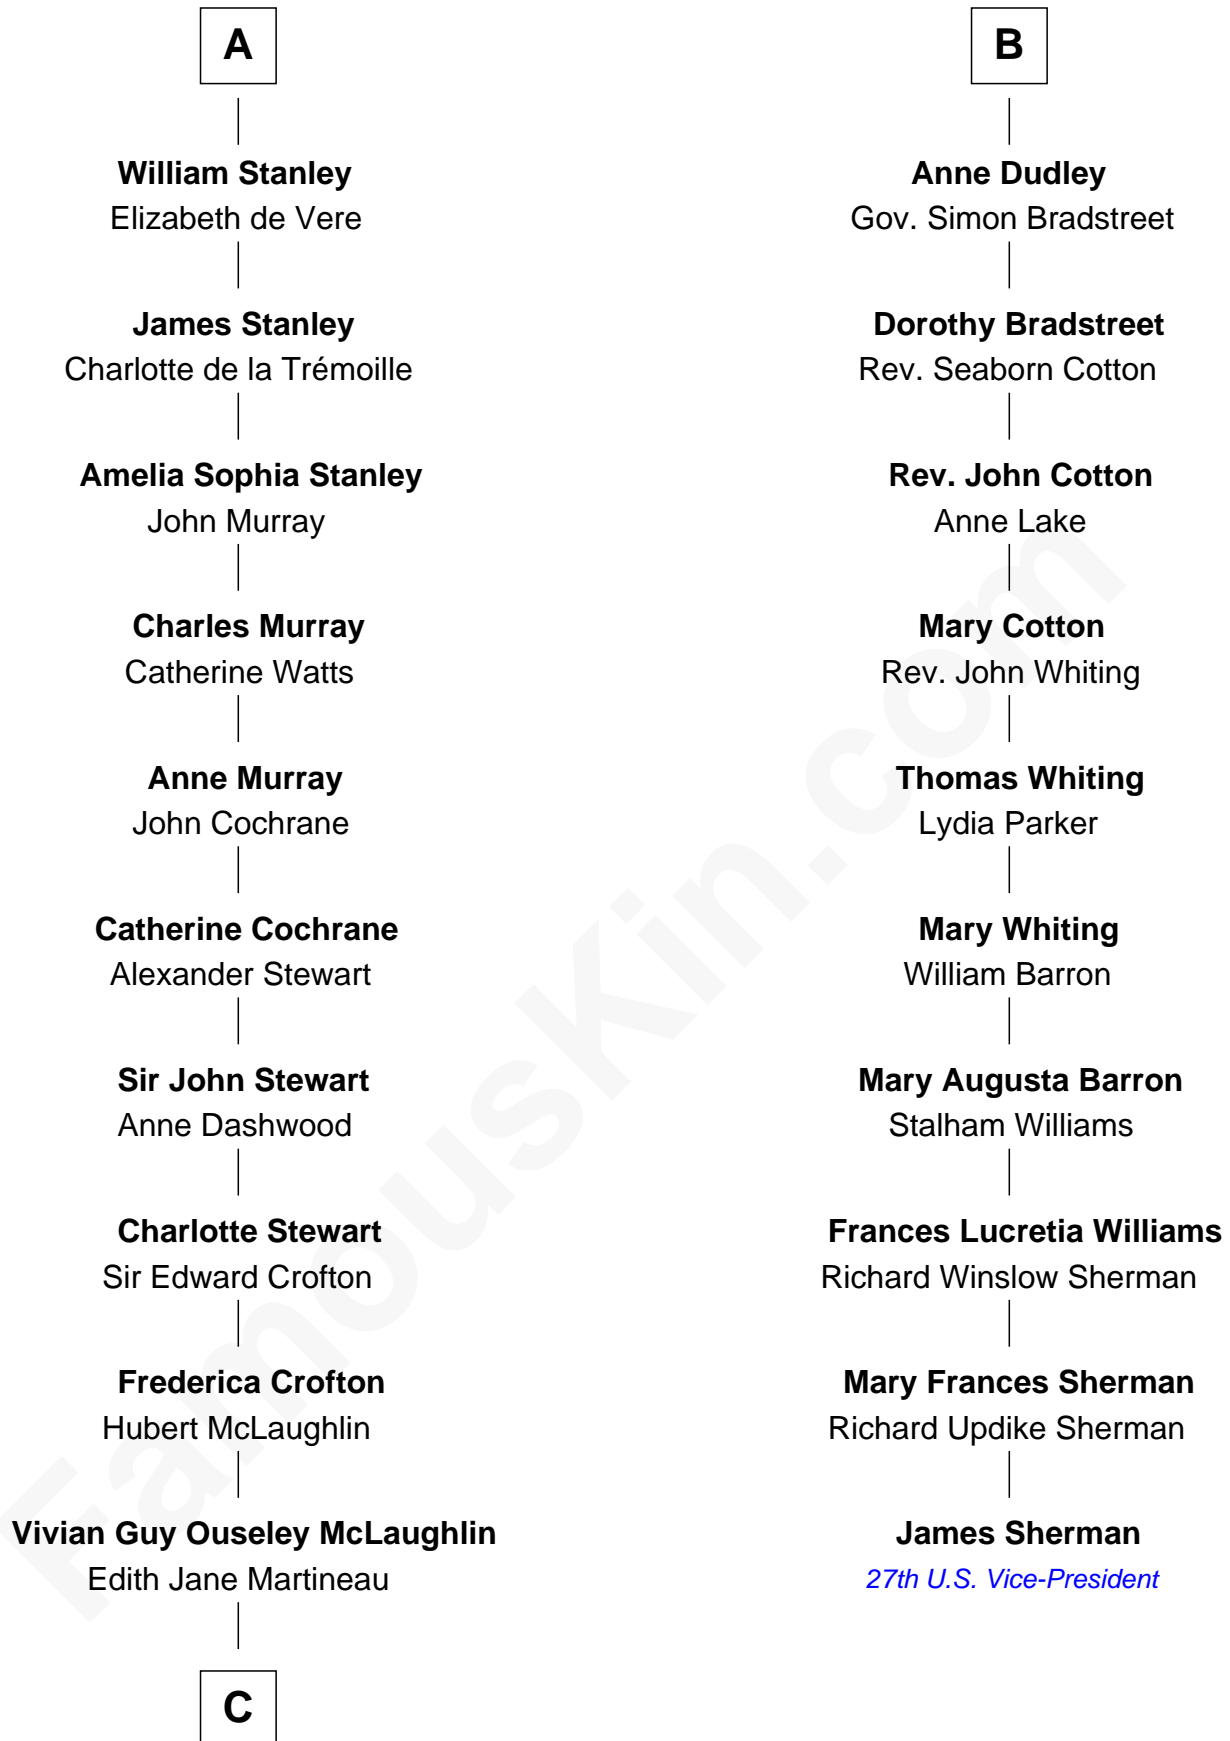

# FamousKin.com Relationship Chart of

**Guy Ritchie**

*British Filmmaker*

16th cousin 3 times removed of

**James Sherman**

*27th U.S. Vice-President*

**C**

**Doris Margaretta McLaughlin**

Stuart John Ritchie

**John Vivian Ritchie**

Amber Mary Parkinson

**Guy Ritchie**

*British Filmmaker*

FamousKin.com