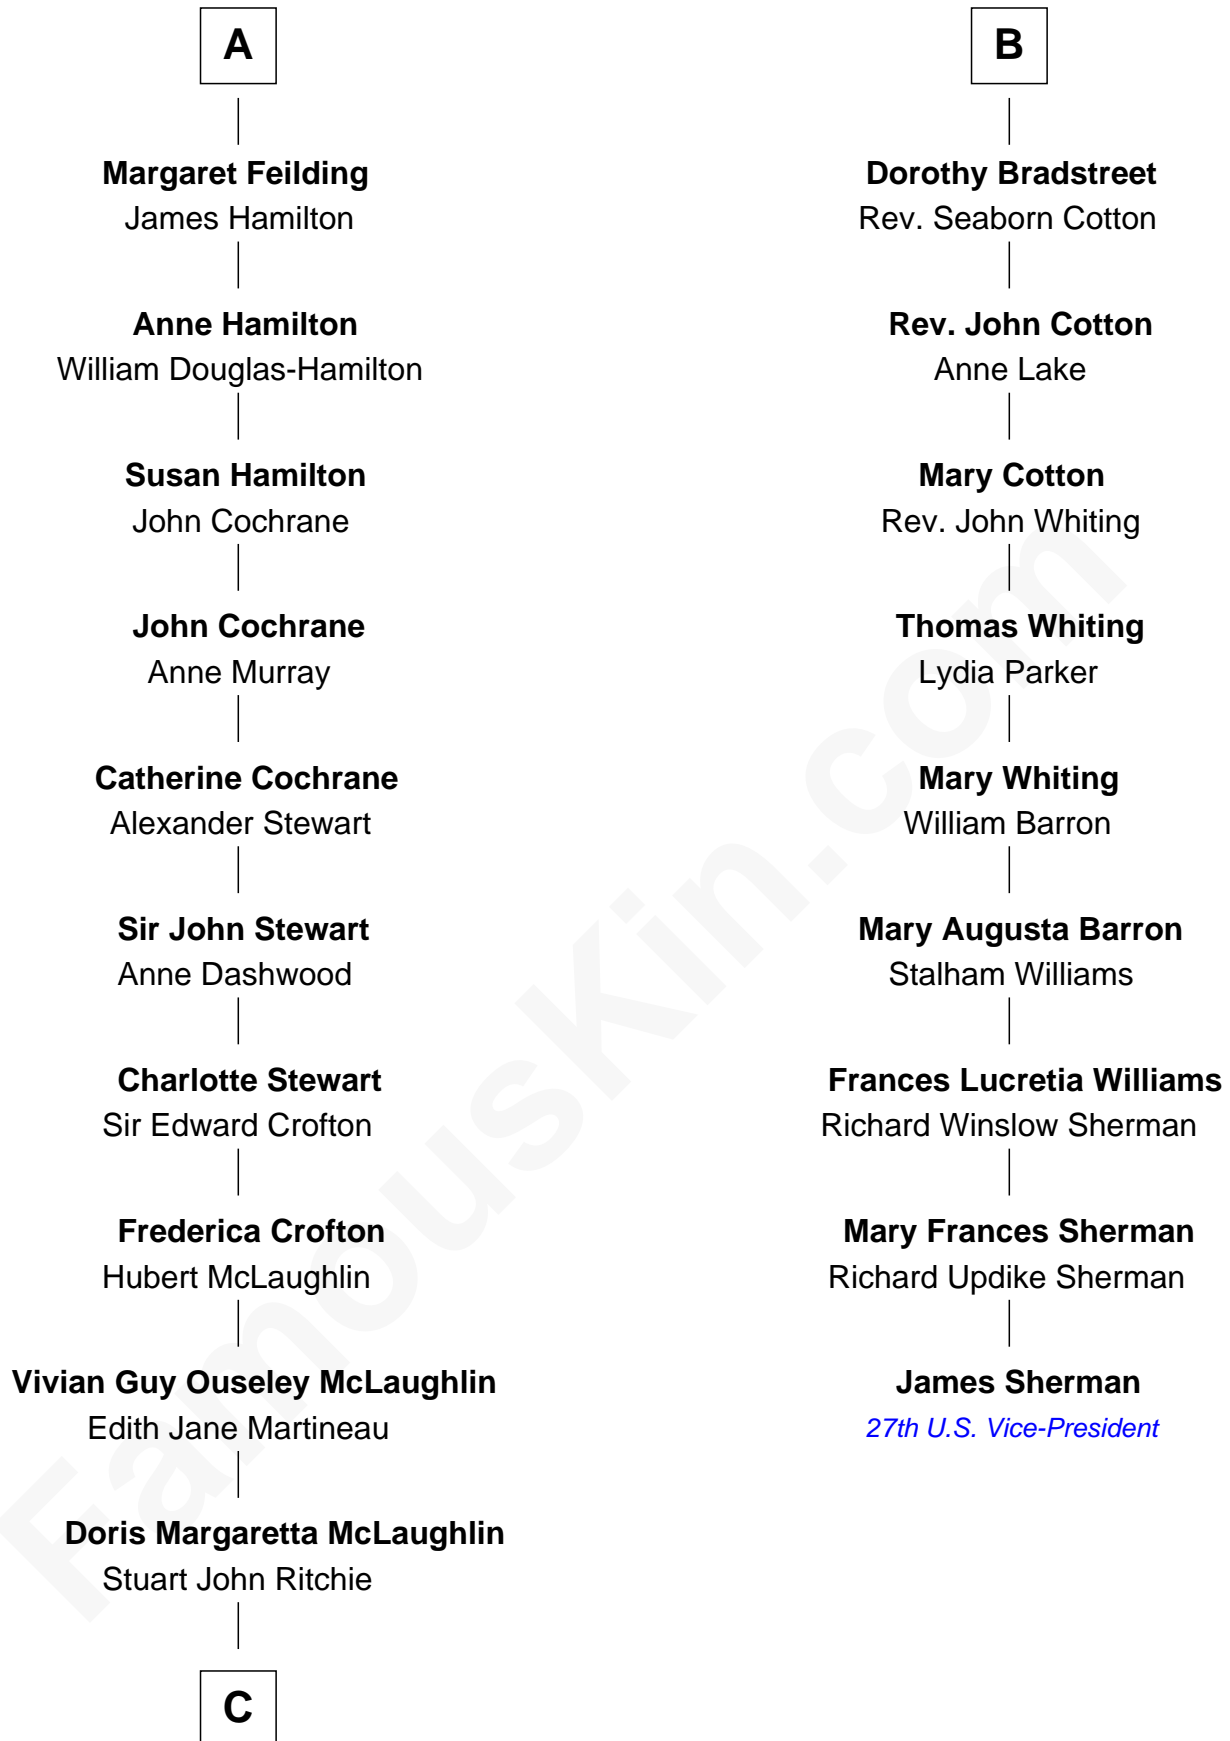

# FamousKin.com Relationship Chart of

**Guy Ritchie**

*British Filmmaker*

15th cousin 3 times removed of

**James Sherman**

*27th U.S. Vice-President*

**Sir Richard Neville**

Alice Montagu

**Alice de Neville**  
Sir Henry FitzHugh

**Elizabeth FitzHugh**  
Sir William Parr

**William Parr**  
Mary Salisbury

**Maud Parr**  
Sir Ralph Lane

**Dorothy Lane**  
Sir William Feilding

**Basil Feilding**  
Elizabeth Aston

**William Feilding**  
Susan Villiers

**A**

**Katherine Neville**  
William Bonville

**Cecily Bonville**  
Thomas Grey

**Cecily Grey**  
Sir John Sutton

**Sir Henry Dudley**  
----- Ashton

*Probable*

**Roger Dudley**  
Susanna Thorne

**Gov. Thomas Dudley**  
Dorothy York

**Anne Dudley**  
Gov. Simon Bradstreet

**B**

**C**

—  
**John Vivian Ritchie**  
Amber Mary Parkinson

—  
**Guy Ritchie**  
*British Filmmaker*

FamousKin.com