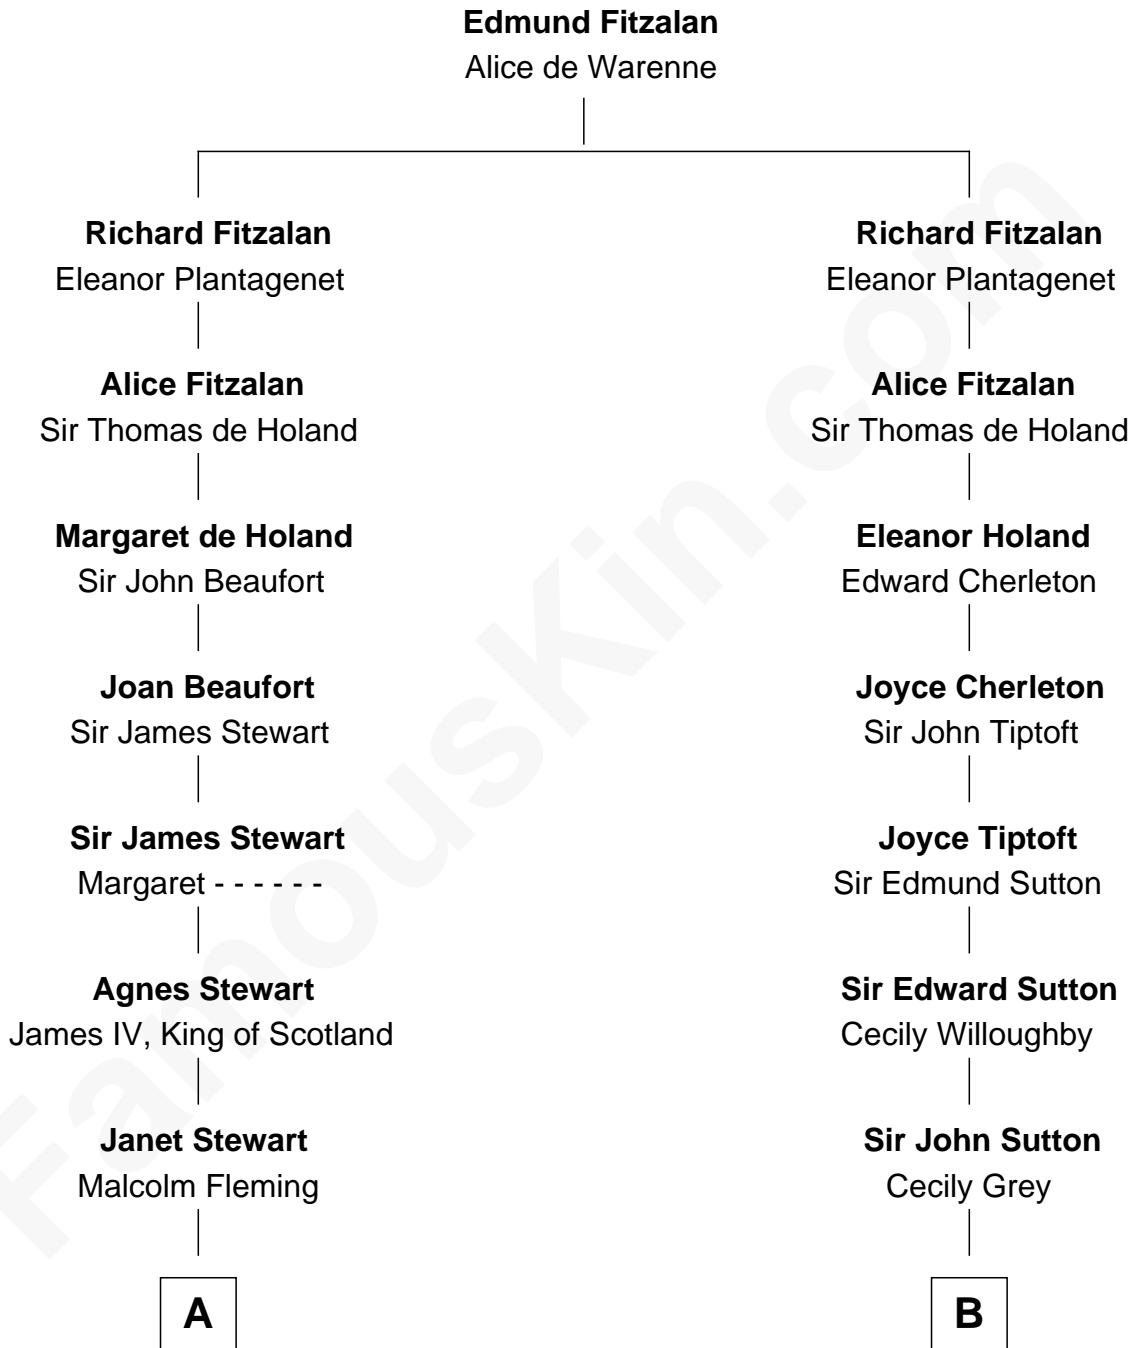

FamousKin.com Relationship Chart of

Guy Ritchie

British Filmmaker

19th cousin 1 time removed of

James Sherman

27th U.S. Vice-President

C

Vivian Guy Ouseley McLaughlin

Edith Jane Martineau

Doris Margaretta McLaughlin

Stuart John Ritchie

John Vivian Ritchie

Amber Mary Parkinson

Guy Ritchie

British Filmmaker

D