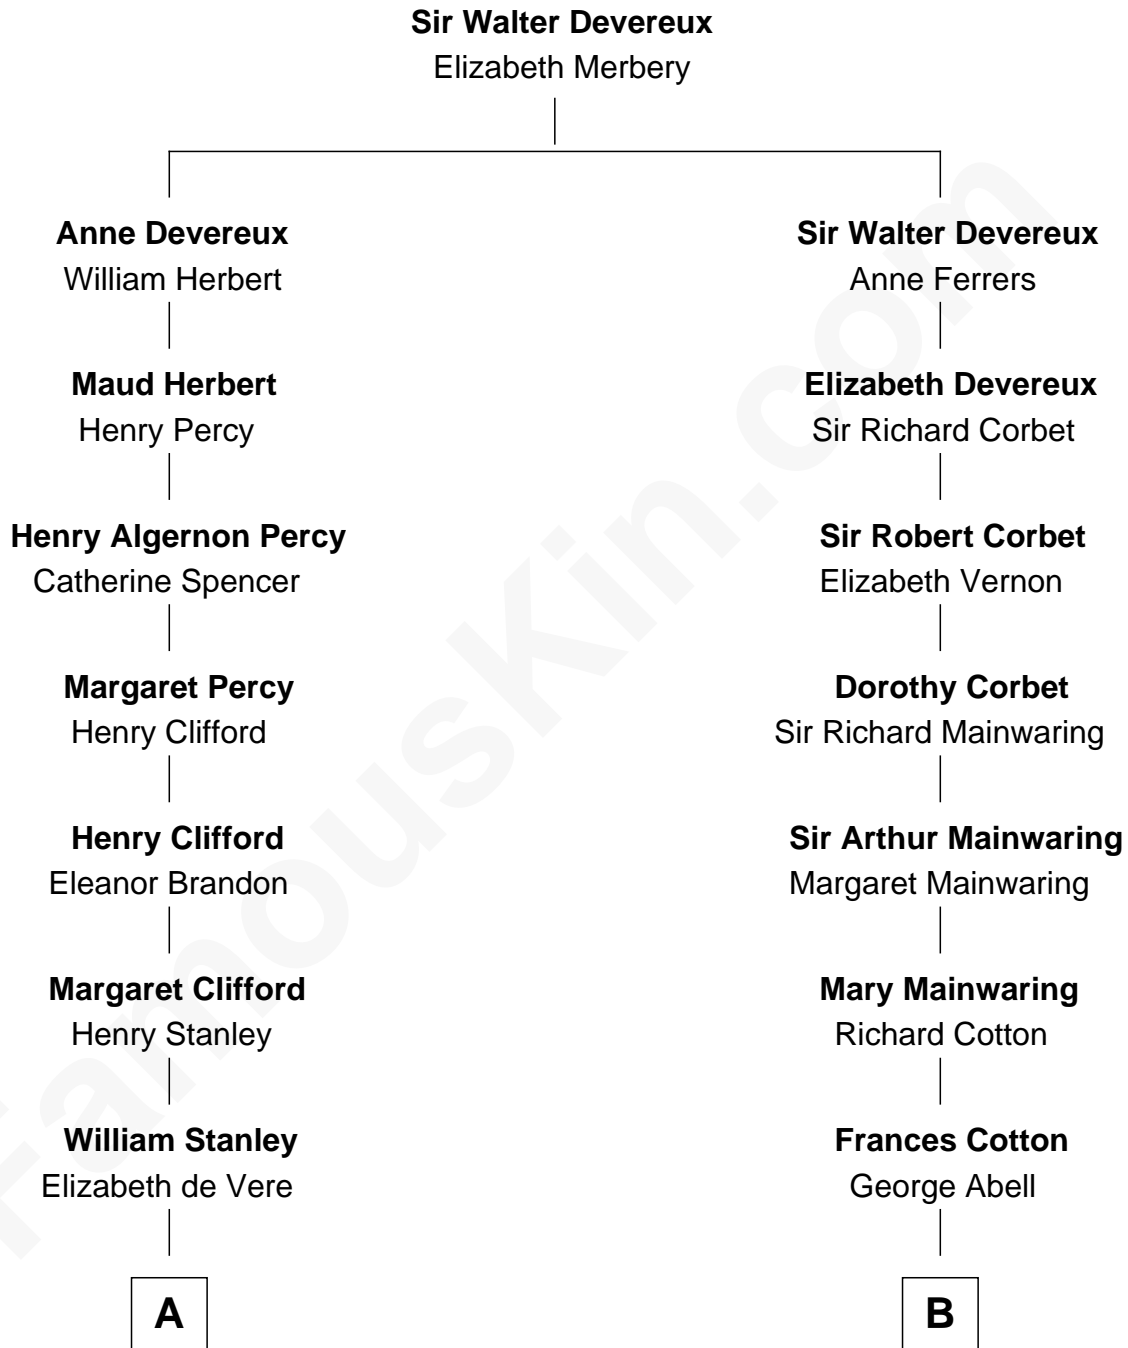

FamousKin.com Relationship Chart of

Guy Ritchie

British Filmmaker

16th cousin 2 times removed of

Allen Dulles

5th Director of the C.I.A.

C

—
John Vivian Ritchie
Amber Mary Parkinson