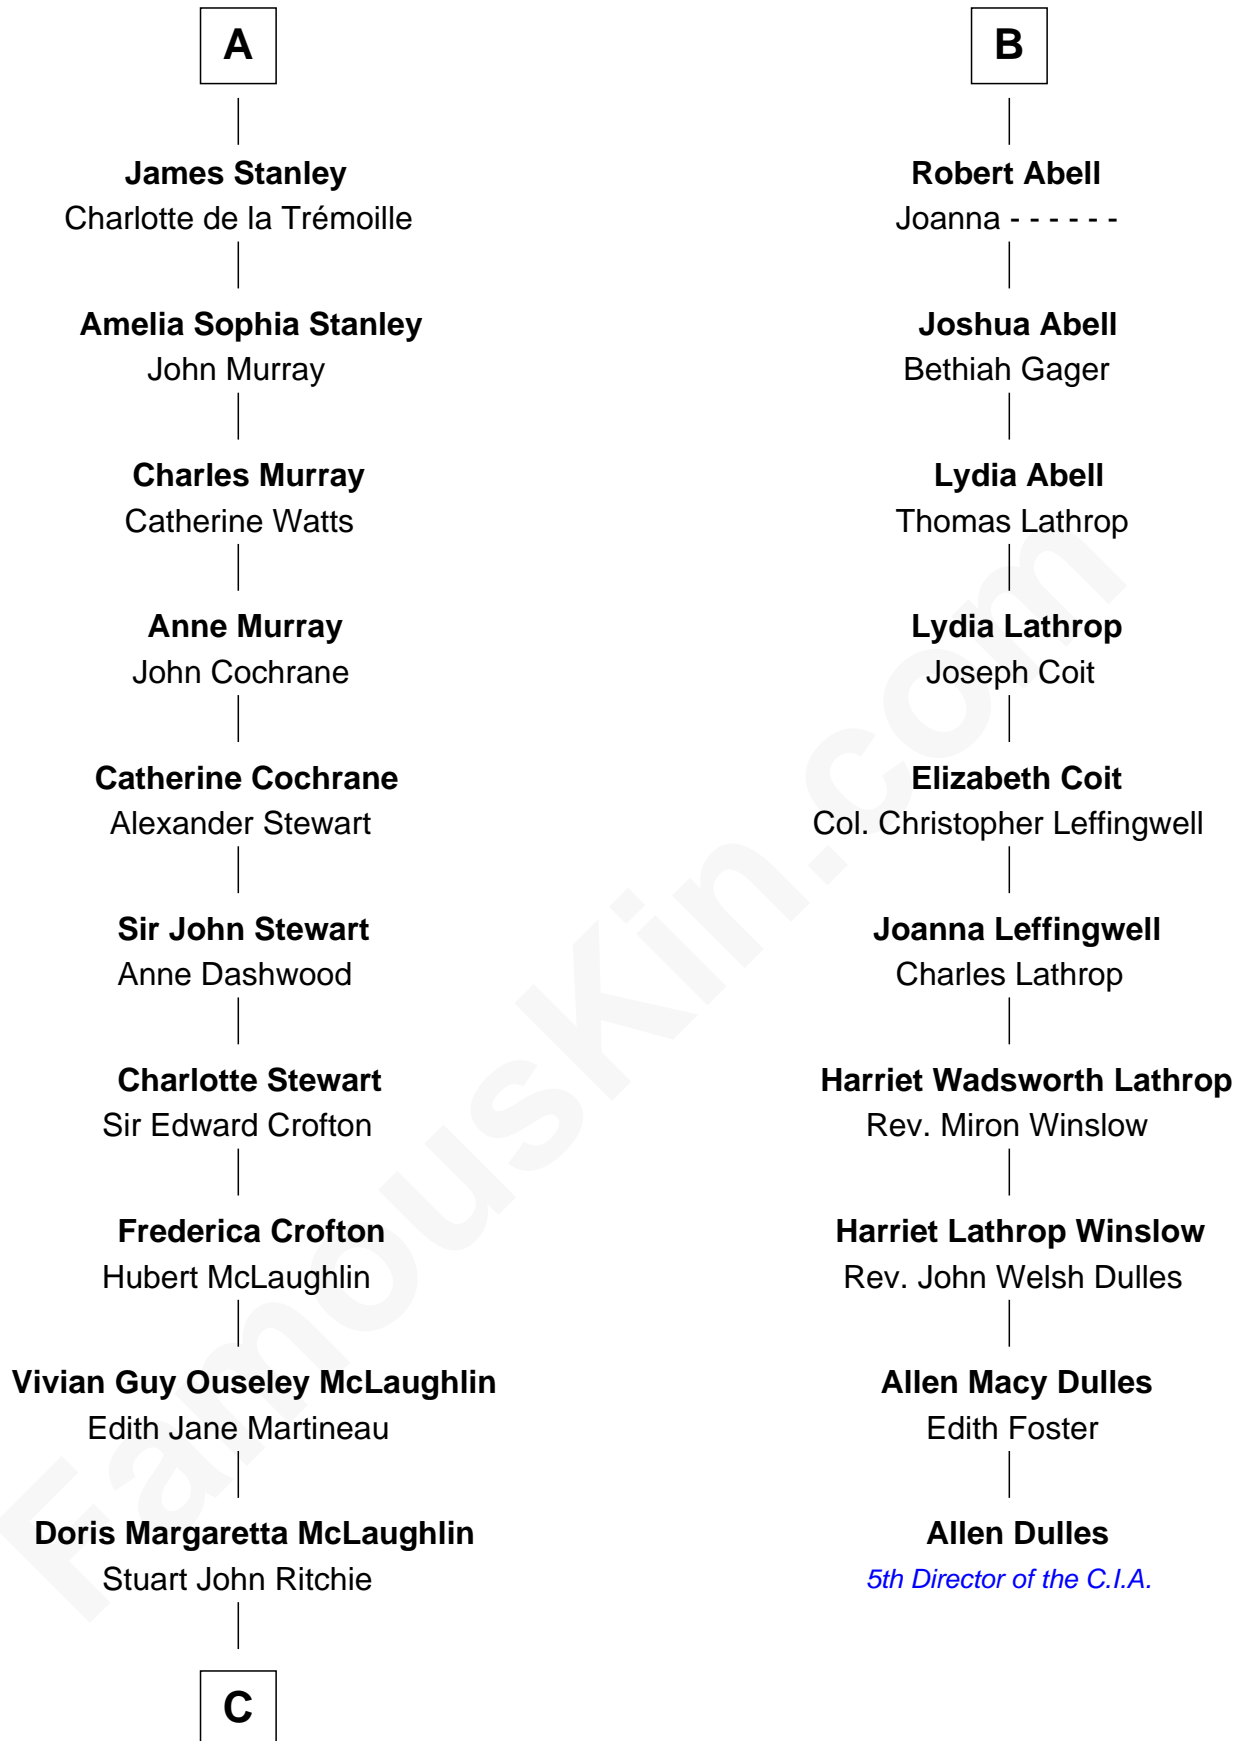

FamousKin.com Relationship Chart of

Guy Ritchie

British Filmmaker

16th cousin 2 times removed of

Allen Dulles

5th Director of the C.I.A.

C

—
John Vivian Ritchie
Amber Mary Parkinson