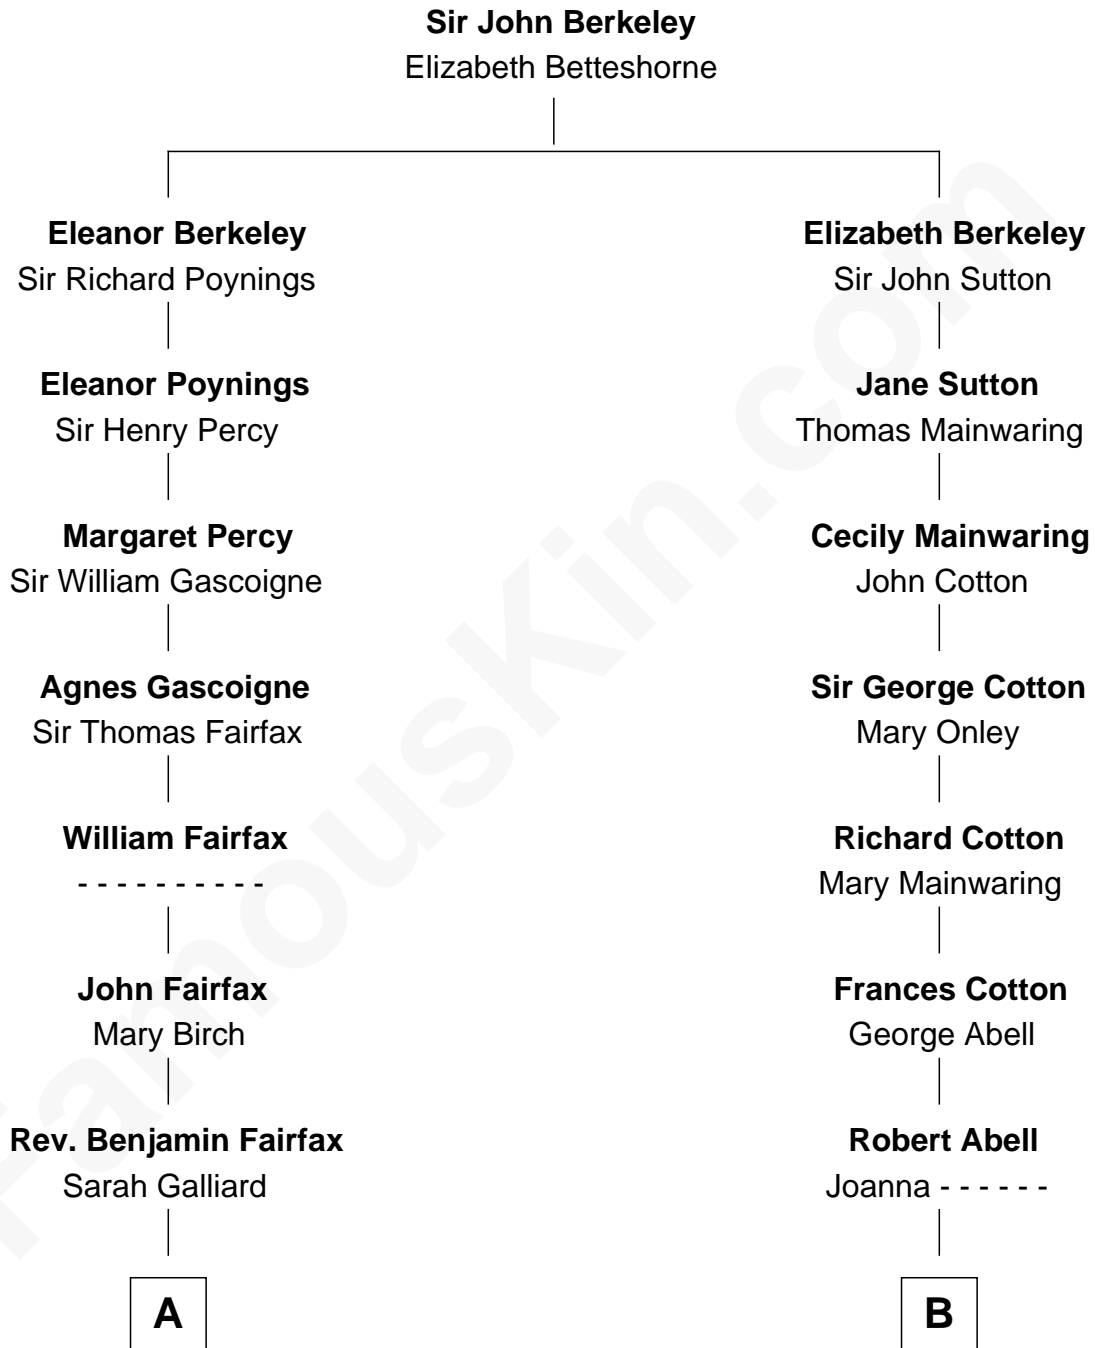

# FamousKin.com Relationship Chart of

**Guy Ritchie**

*British Filmmaker*

15th cousin 2 times removed of

**John Foster Dulles**

*52nd U.S. Secretary of State*

Guy Ritchie photo by [Georges Biard](#) (CC BY-SA 3.0)