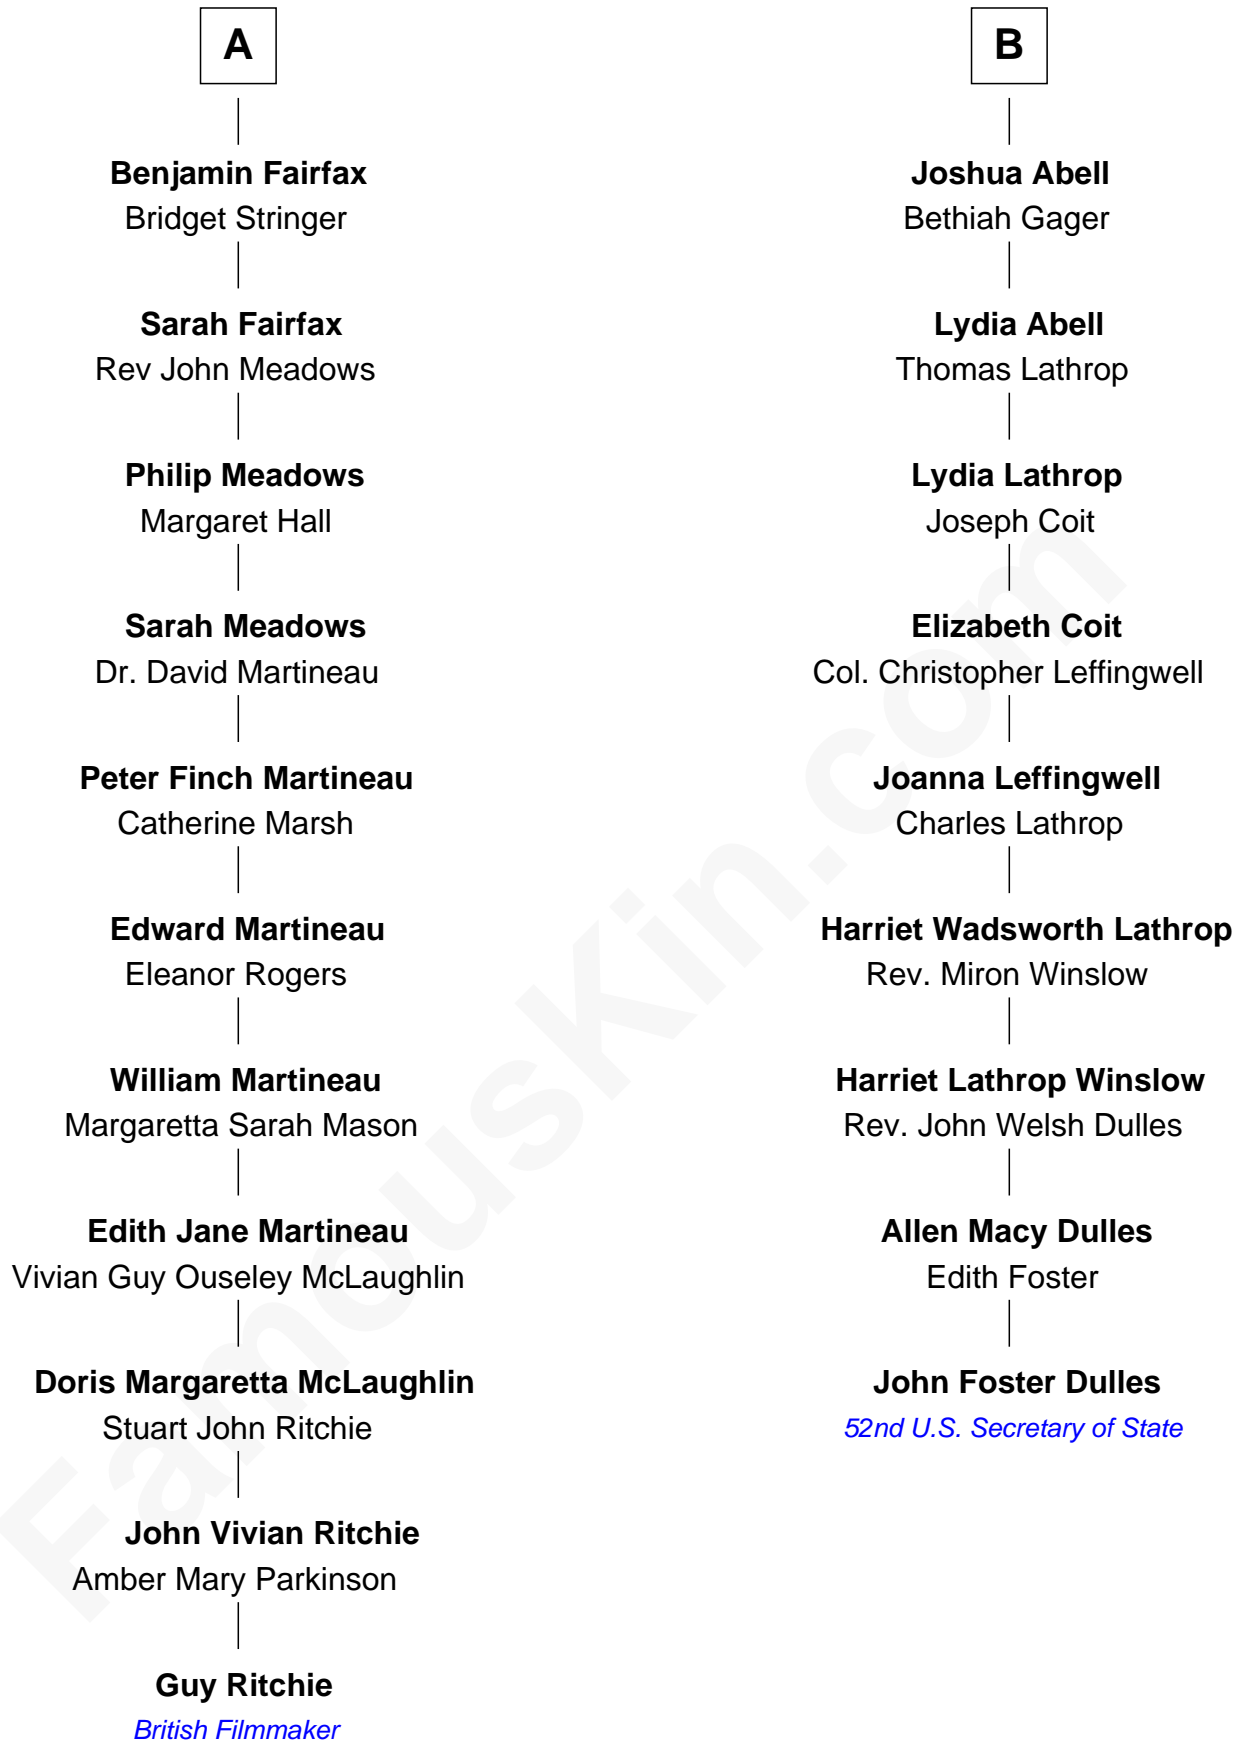

# FamousKin.com Relationship Chart of

**Guy Ritchie**

*British Filmmaker*

15th cousin 2 times removed of

**John Foster Dulles**

*52nd U.S. Secretary of State*

Guy Ritchie photo by [Georges Biard](#) (CC BY-SA 3.0)