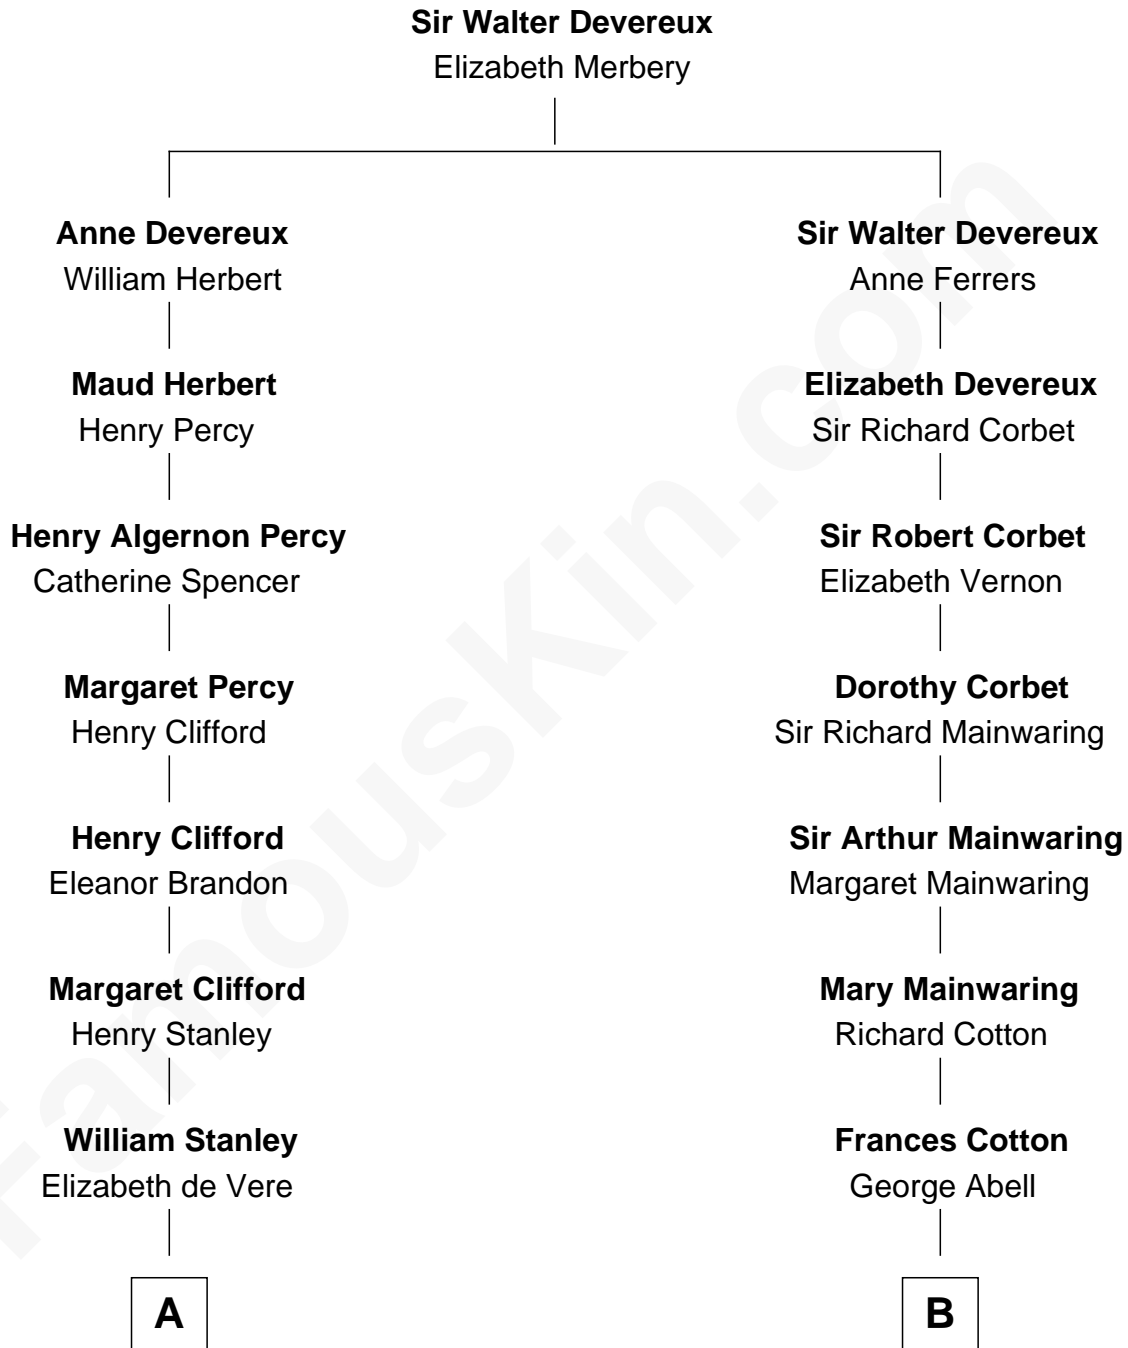

FamousKin.com Relationship Chart of

Guy Ritchie

British Filmmaker

16th cousin 2 times removed of

John Foster Dulles

52nd U.S. Secretary of State

C

—
John Vivian Ritchie
Amber Mary Parkinson