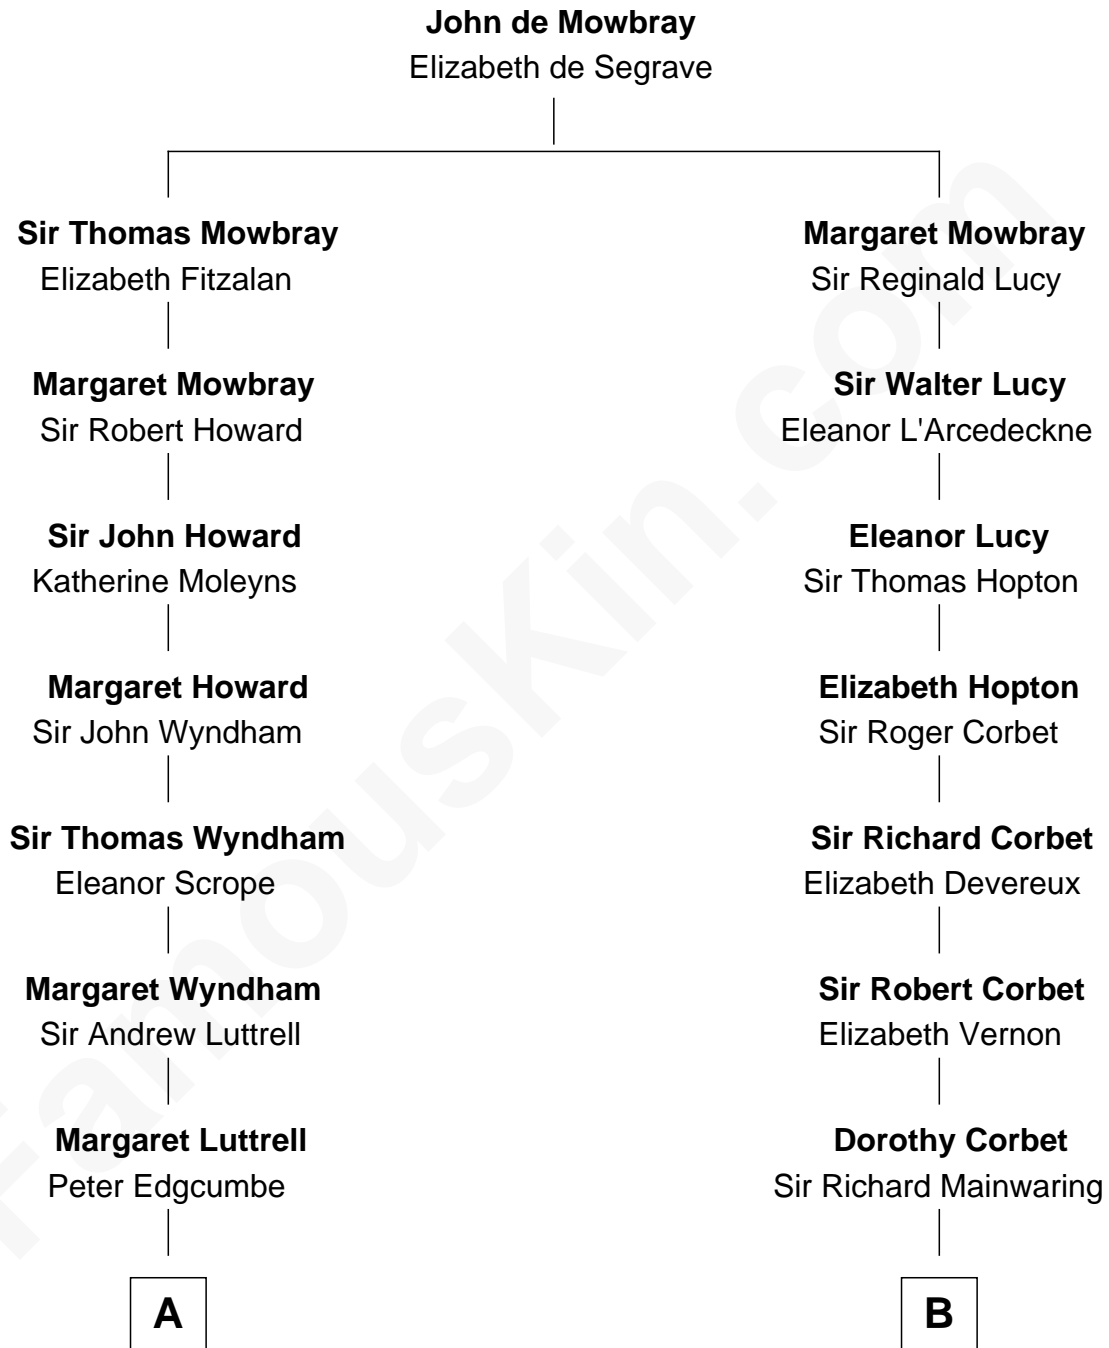

# FamousKin.com Relationship Chart of

**Guy Ritchie**

*British Filmmaker*

19th cousin of

**John Foster Dulles**

*52nd U.S. Secretary of State*

FamousKin.com