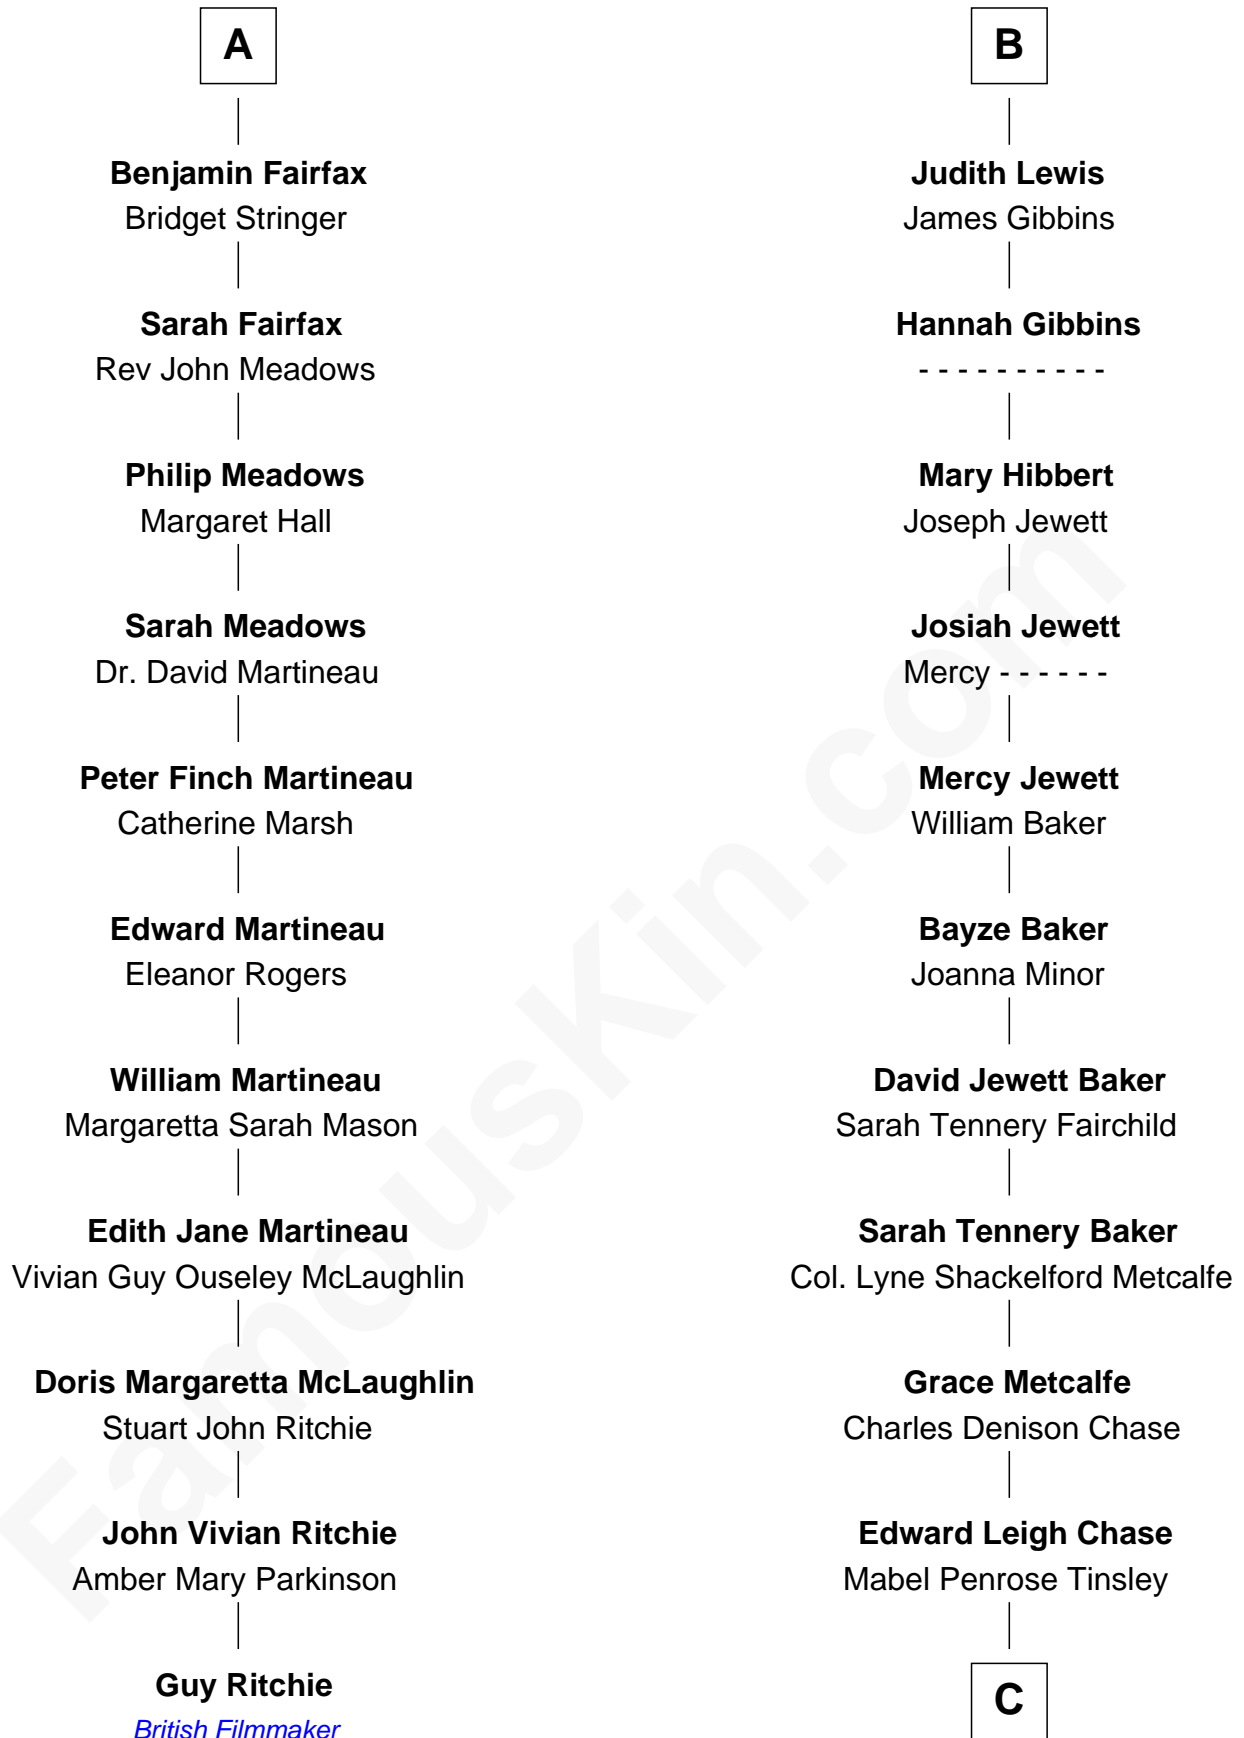

# FamousKin.com Relationship Chart of

**Guy Ritchie**

*British Filmmaker*

17th cousin 1 time removed of

**Chevy Chase**

*Comedian, Actor and Writer*

C

Edward Tinsley Chase  
Cathalene Parker Browning