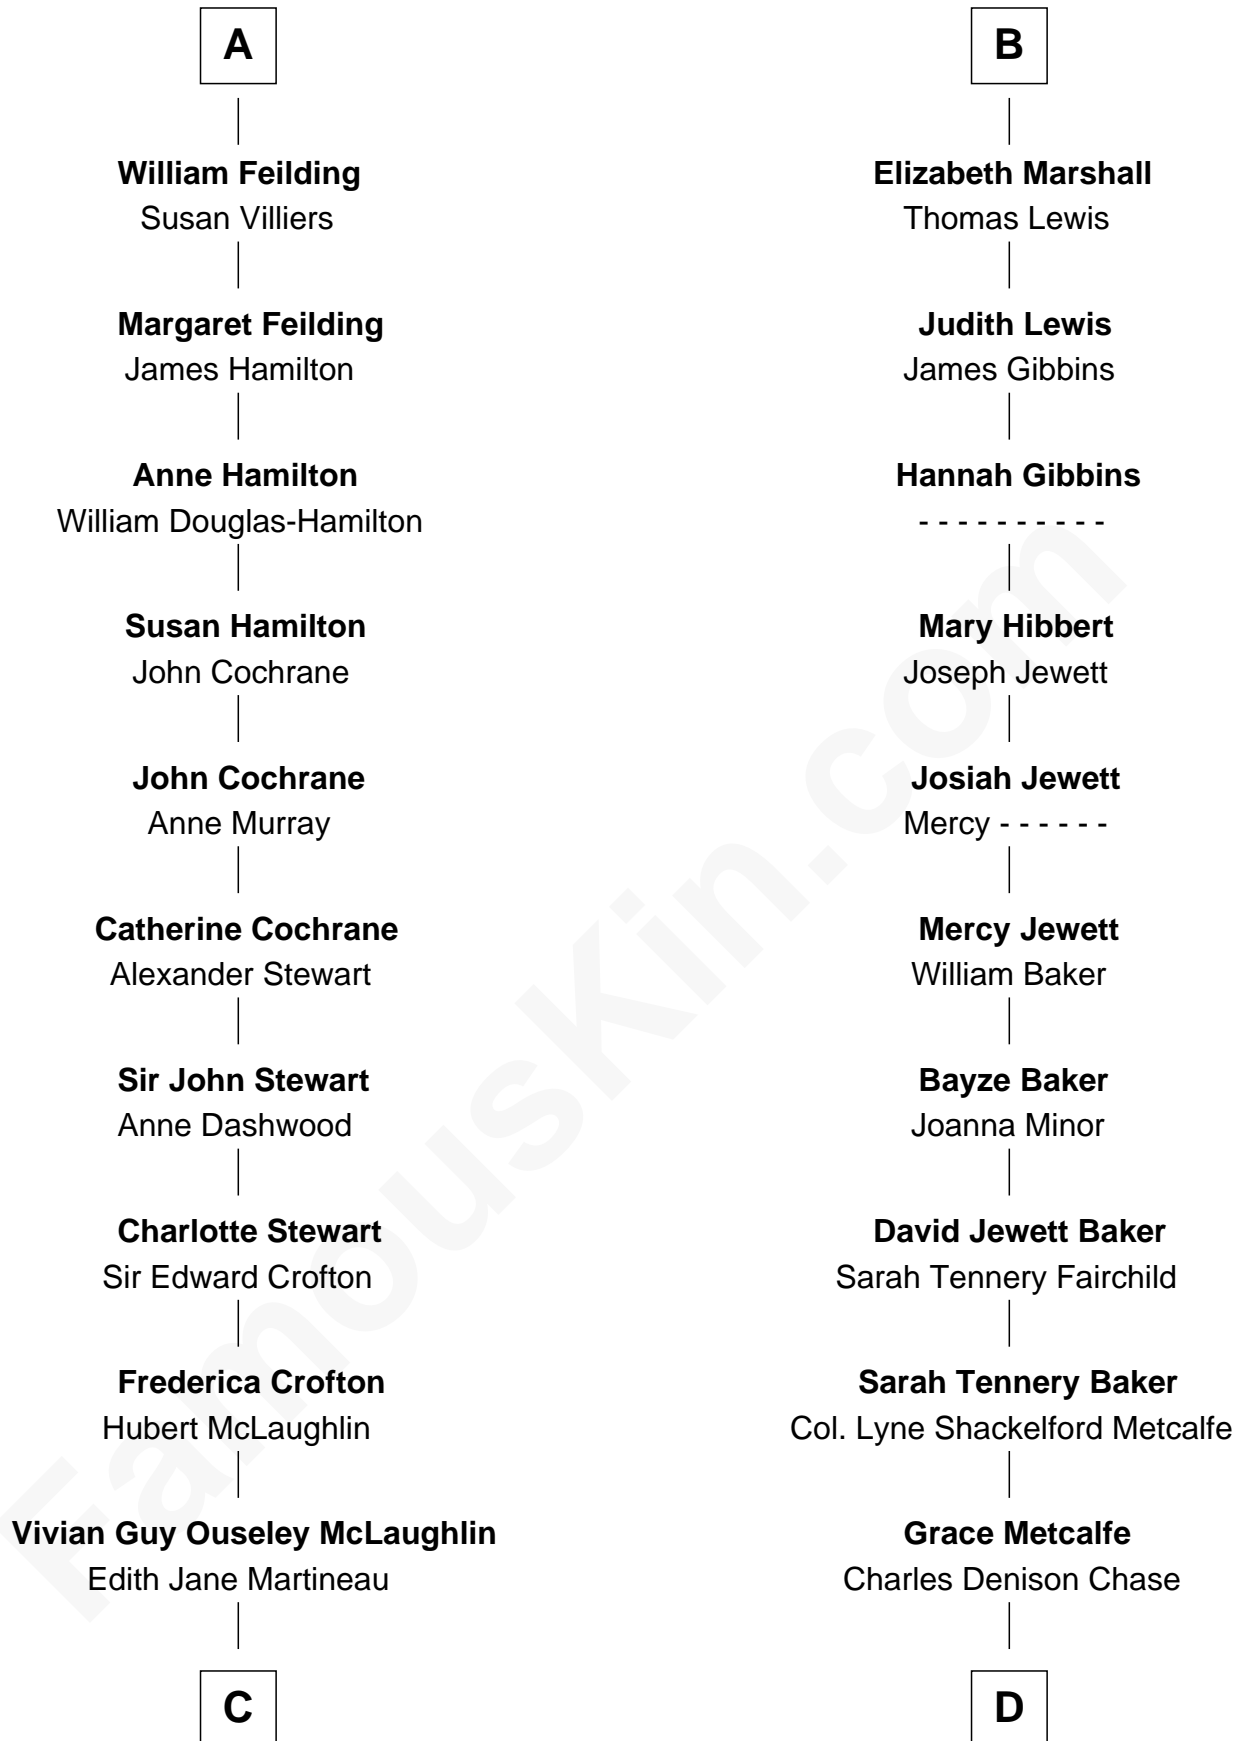

# FamousKin.com Relationship Chart of

**Guy Ritchie**

*British Filmmaker*

19th cousin of

**Chevy Chase**

*Comedian, Actor and Writer*

**Sir William Willoughby**

Lucy le Strange

**Margery Willoughby**

Sir William FitzHugh

**Sir Henry FitzHugh**

Alice de Neville

**Elizabeth FitzHugh**

Sir William Parr

**William Parr**

Mary Salisbury

**Maud Parr**

Sir Ralph Lane

**Dorothy Lane**

Sir William Feilding

**Basil Feilding**

Elizabeth Aston

**A**

**Elizabeth Willoughby**

John Harpersfield

**Edward Harpersfield alias Mytton**

Anne Skrimshire

**Katherine Mytton**

Roger Marshall

**B**

FamousKin.com