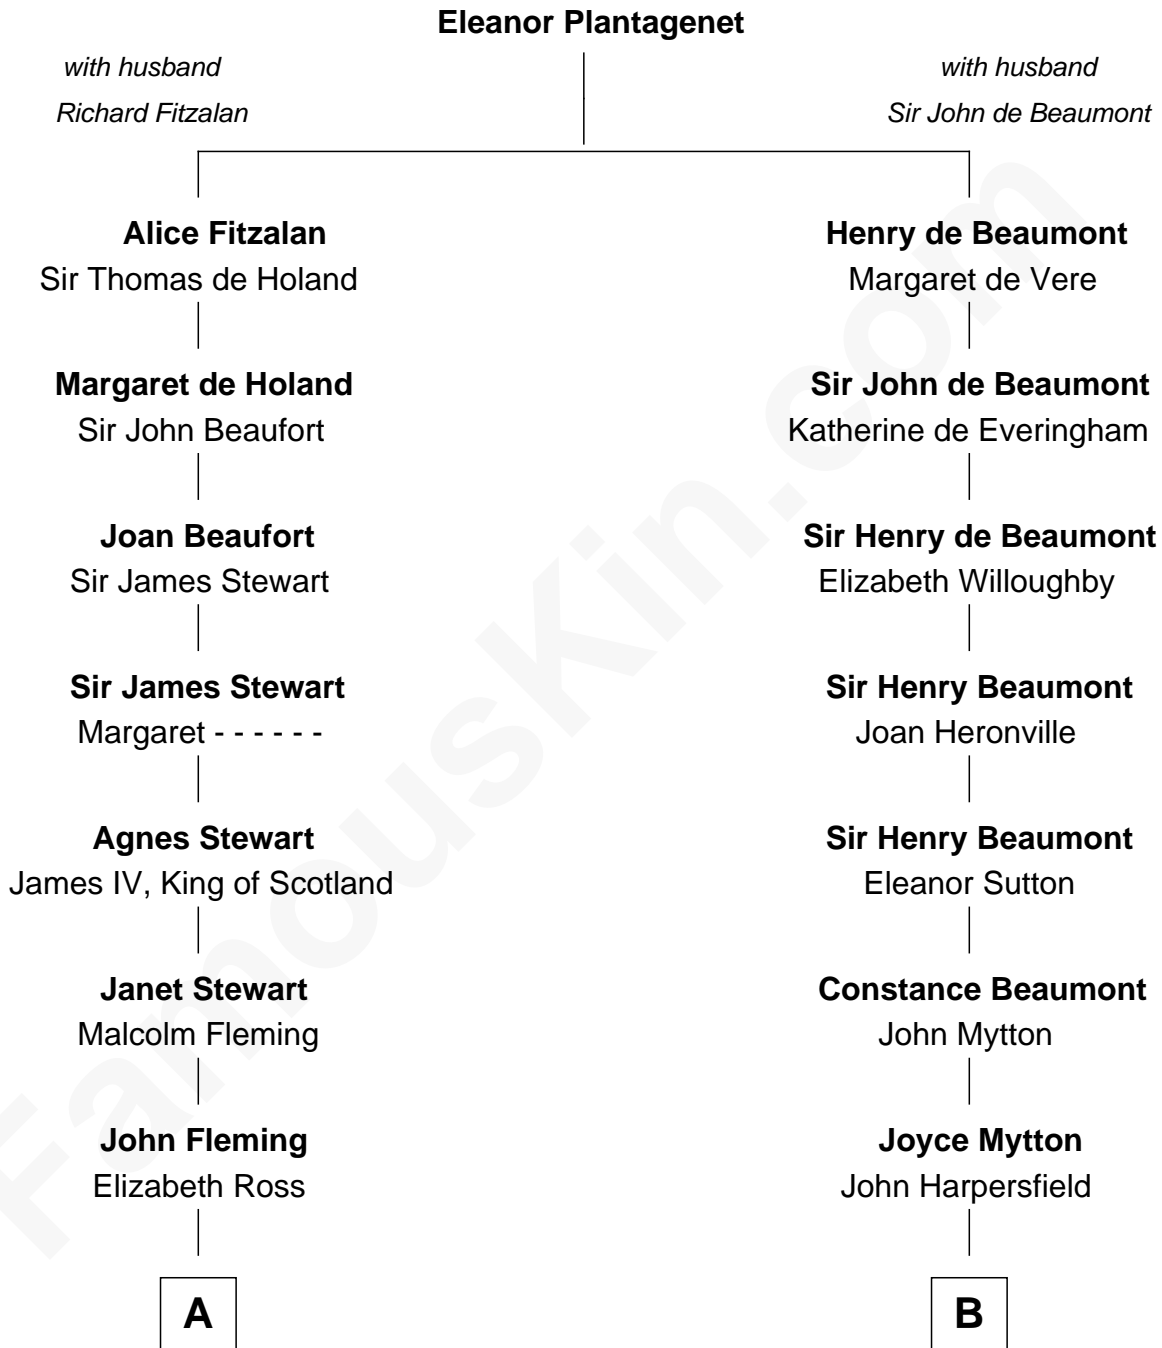

FamousKin.com Relationship Chart of

Guy Ritchie

British Filmmaker

19th cousin 2 times removed of

Chevy Chase

Comedian, Actor and Writer

C

Doris Margaretta McLaughlin

Stuart John Ritchie

John Vivian Ritchie

Amber Mary Parkinson

Guy Ritchie

British Filmmaker

D

Sarah Tennifer Baker

Col. Lyne Shackelford Metcalfe