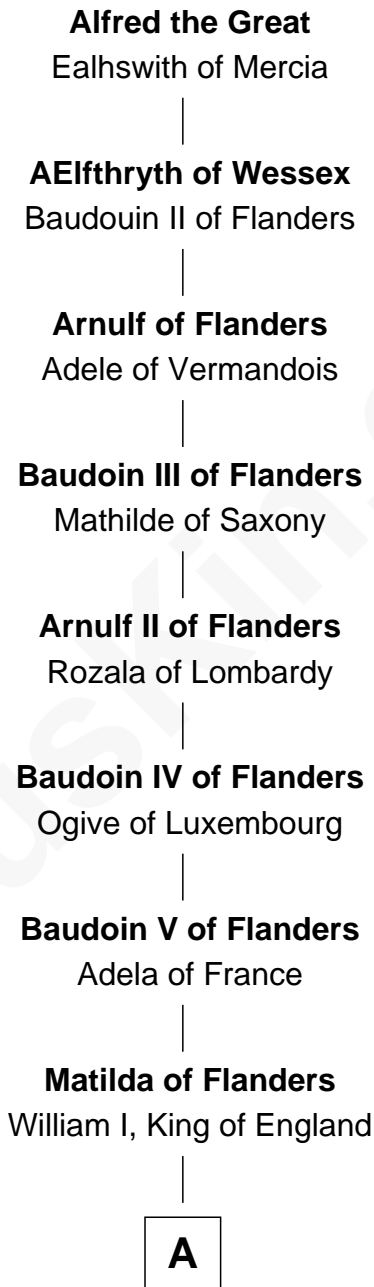

FamousKin.com Relationship Chart of

Guy Ritchie

British Filmmaker

33rd Great-grandson of

Alfred the Great

King of the Anglo-Saxons

A

Henry I, King of England

Maud of Scotland

Maud of England

Geoffrey Plantagenet

Henry II, King of England

Eleanor of Aquitaine

John, King of England

Isabelle of Angoulême

Henry III, King of England

Eleanor of Provence

Edward I, King of England

Eleanor of Castile

Edward II, King of England

Isabella of France

Edward III, King of England

Philippa of Hainault

John of Gaunt