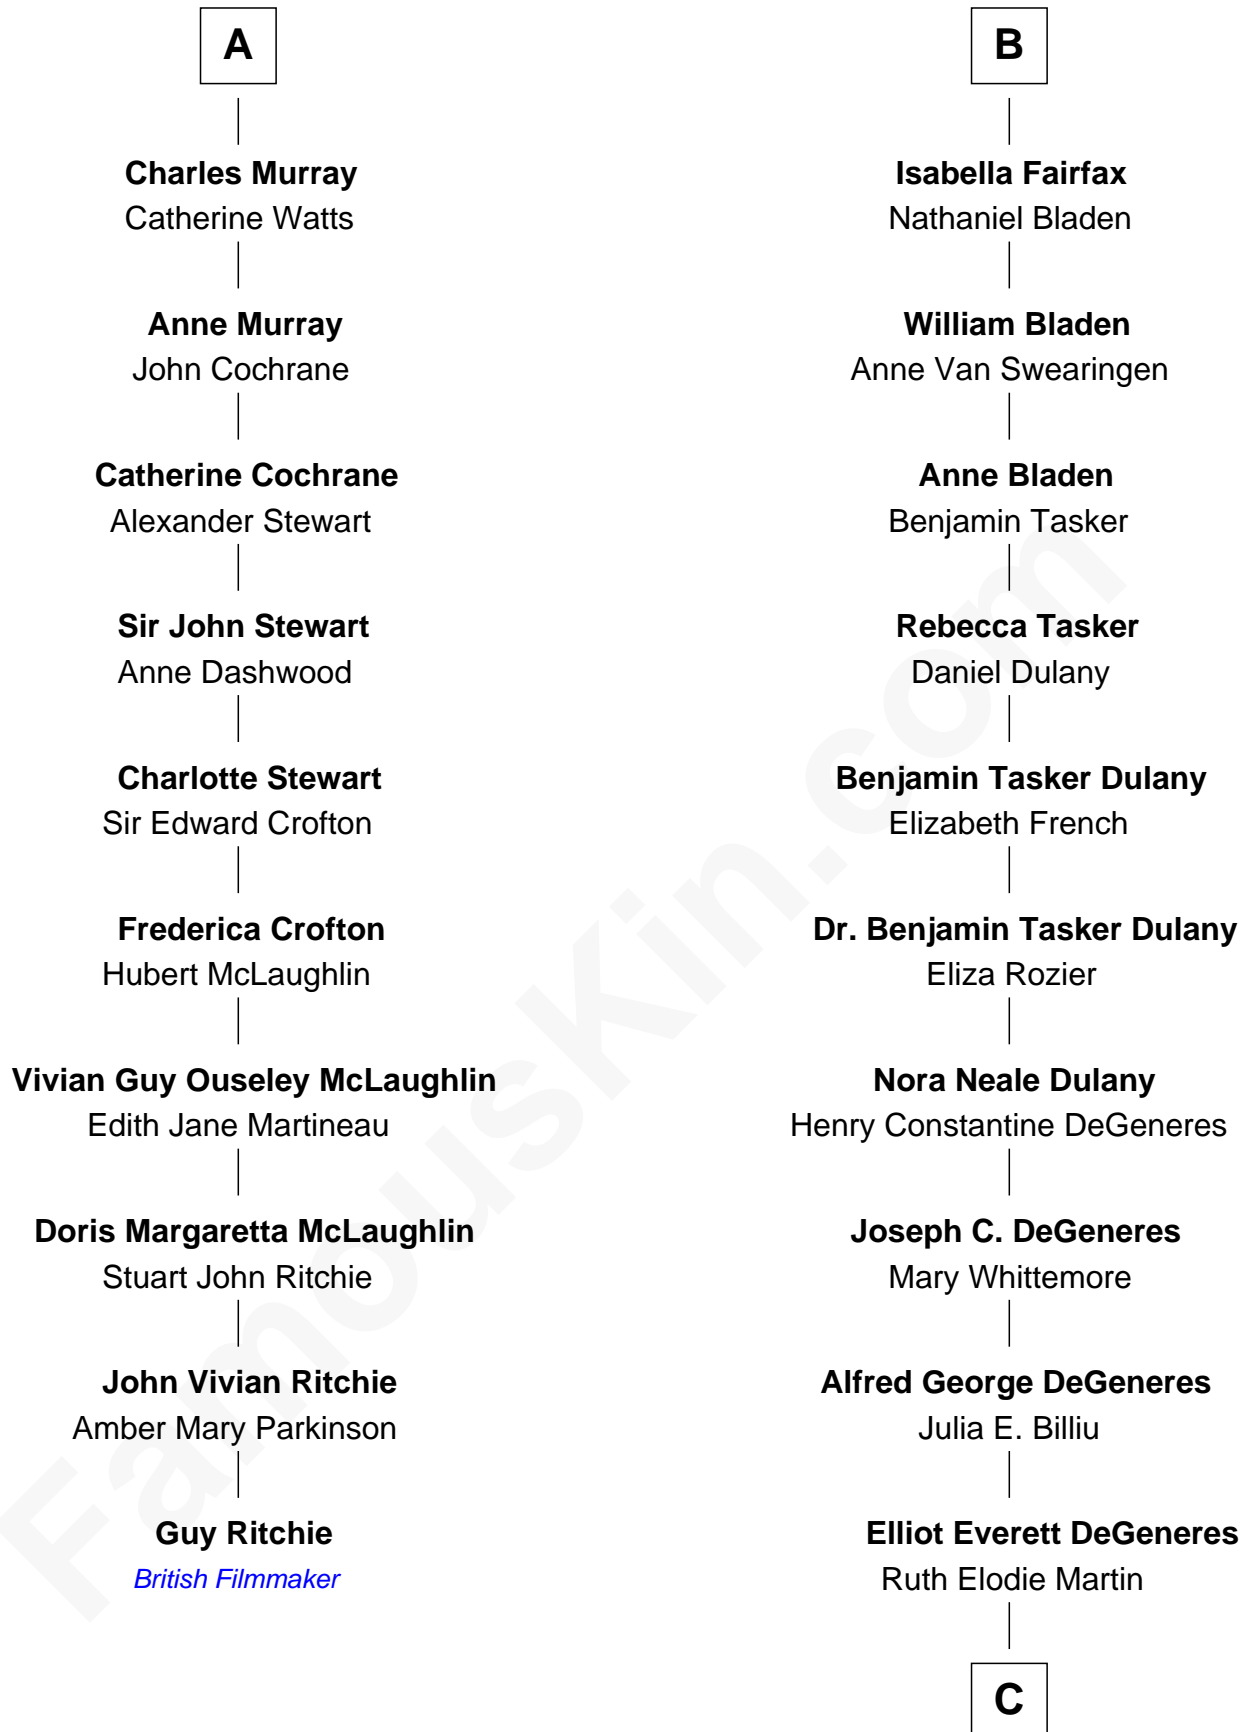

# FamousKin.com Relationship Chart of

**Guy Ritchie**

*British Filmmaker*

16th cousin 2 times removed of

**Ellen DeGeneres**

*Comedienne and TV Personality*

**John Clifford**  
Margaret Bromflete

C

Elliot Everett DeGeneres

Betty Jane Pfeffer

Ellen DeGeneres

*Comedienne and TV Personality*

FamousKin.com