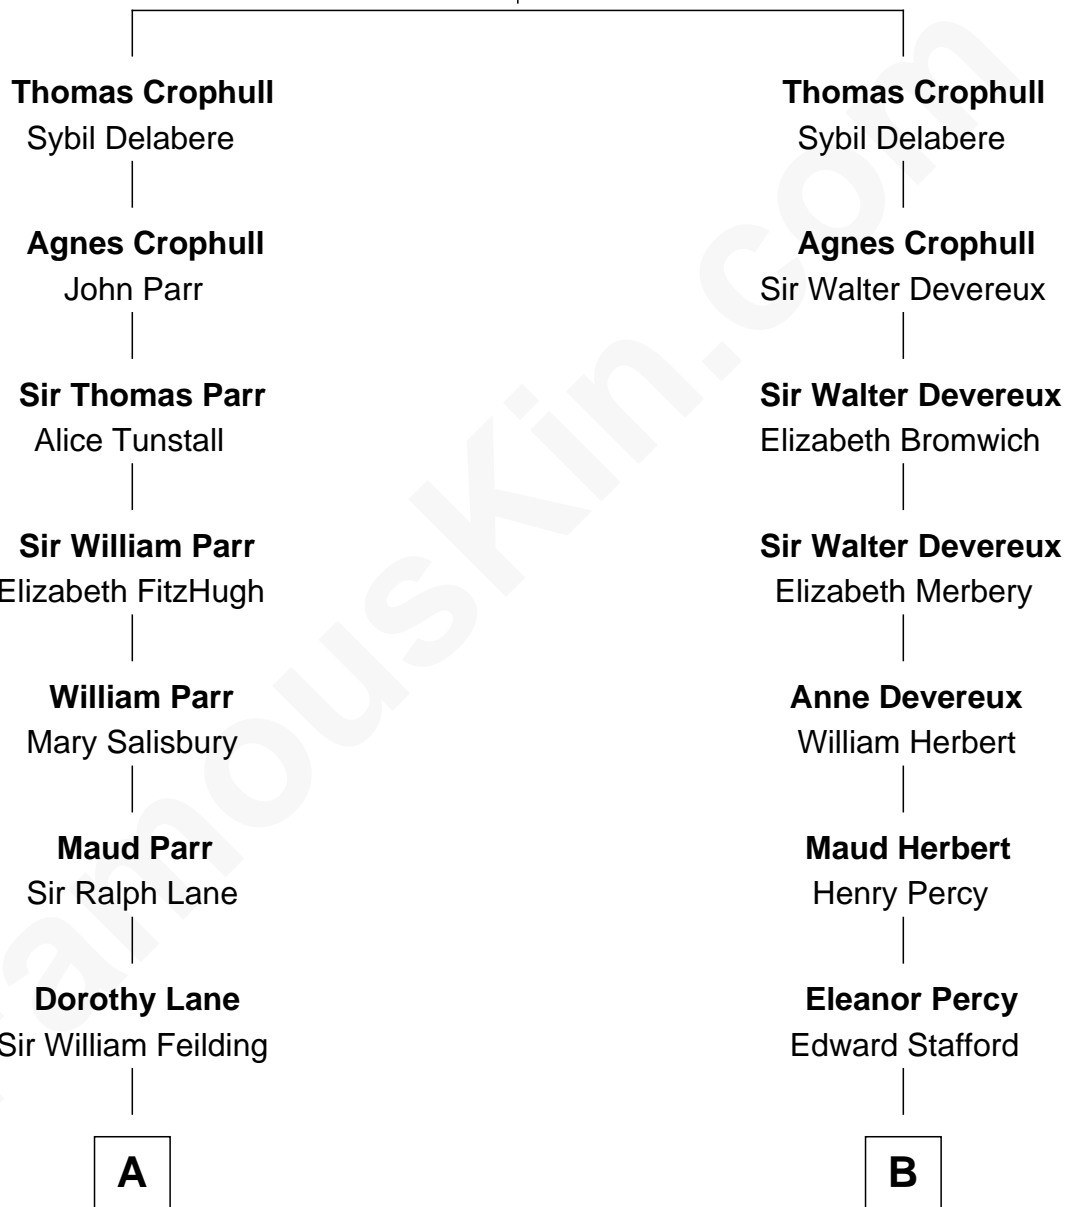

FamousKin.com Relationship Chart of

Guy Ritchie

British Filmmaker

20th cousin 1 time removed of

Upton Sinclair

Pulitzer Prize Winning Novelist

Sir John Crophull

Margery de Verdun

C

Vivian Guy Ouseley McLaughlin

Edith Jane Martineau

Doris Margaretta McLaughlin

Stuart John Ritchie

John Vivian Ritchie

Amber Mary Parkinson

Guy Ritchie