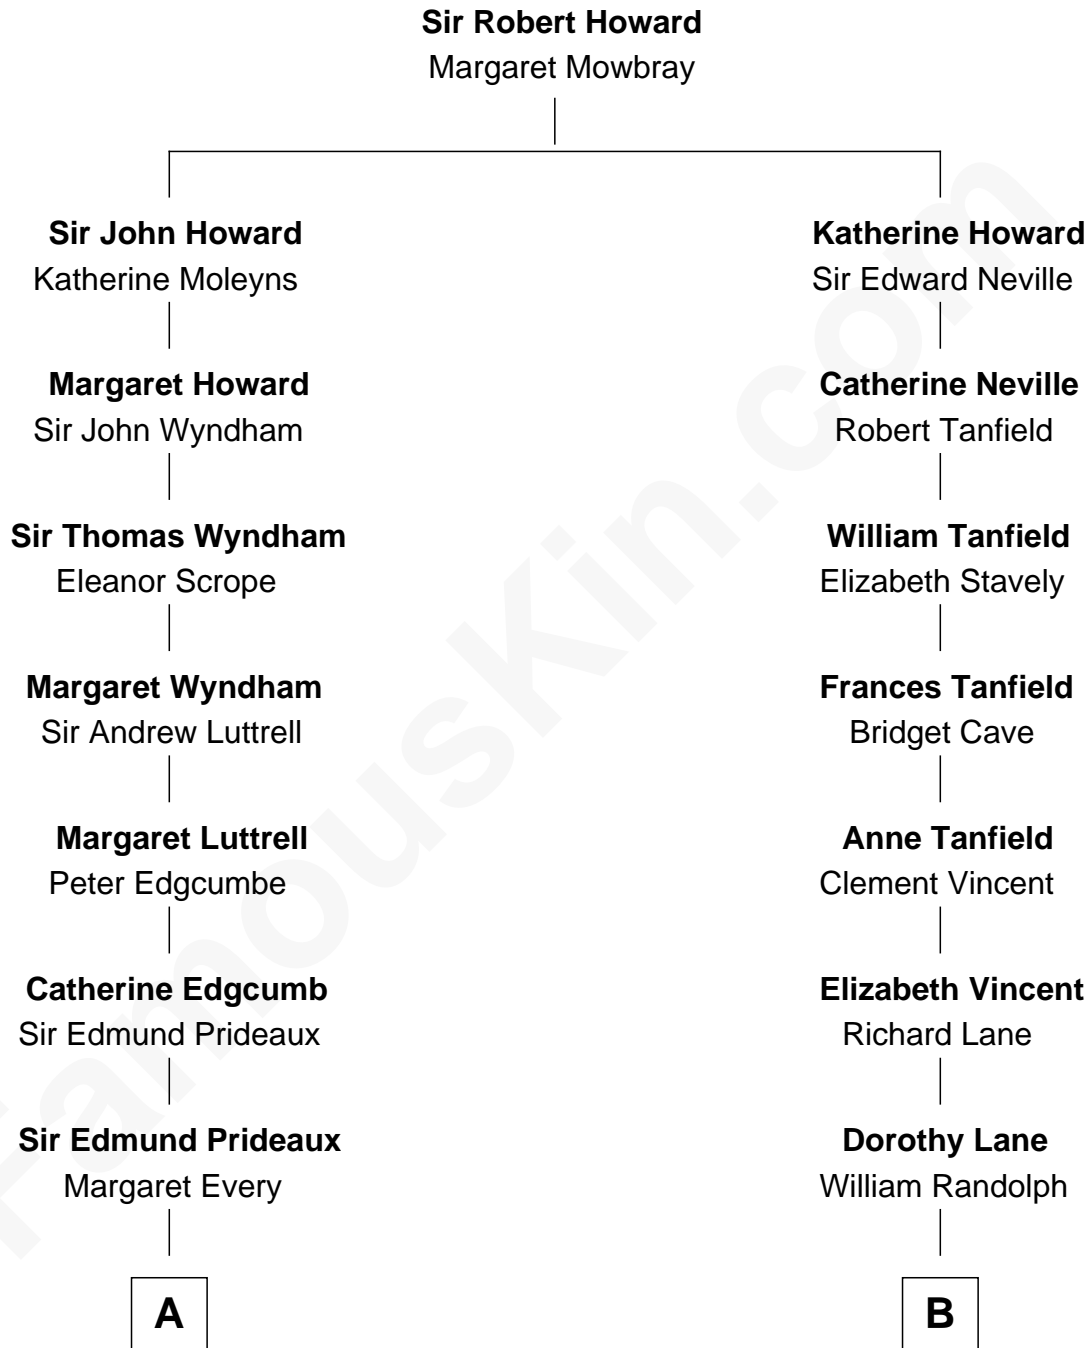

# FamousKin.com Relationship Chart of

**Guy Ritchie**

*British Filmmaker*

16th cousin 1 time removed of

**Upton Sinclair**

*Pulitzer Prize Winning Novelist*

Guy Ritchie photo by [Georges Biard](#) (CC BY-SA 3.0)