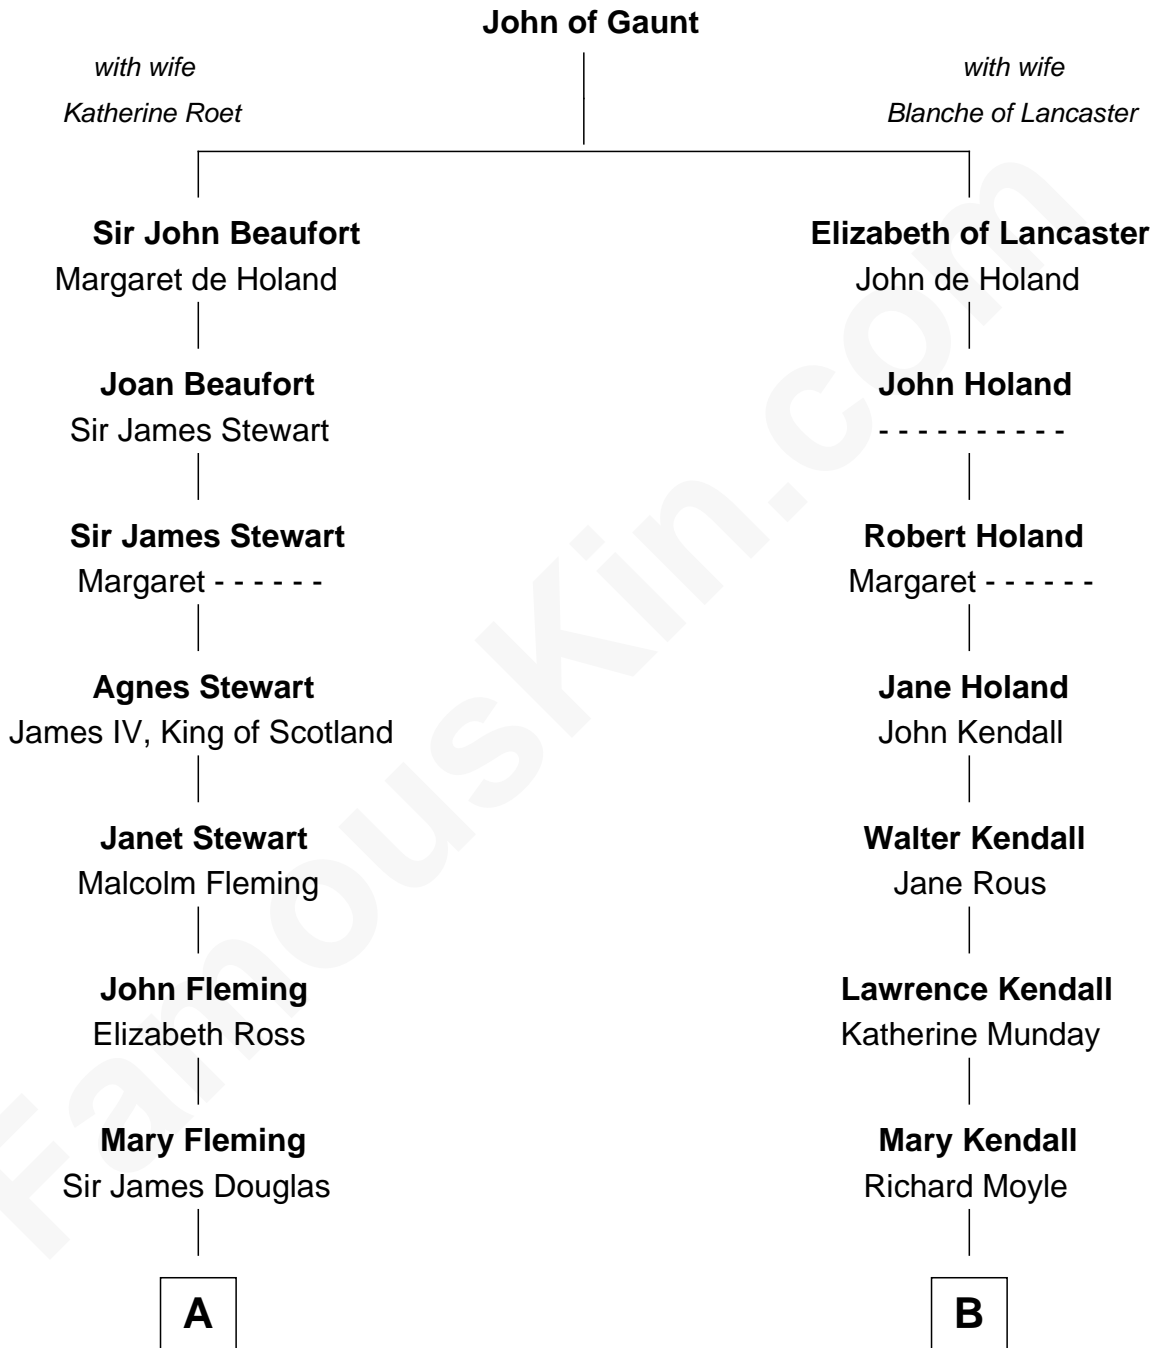

FamousKin.com Relationship Chart of

Guy Ritchie

British Filmmaker

17th cousin 1 time removed of

Buckminster Fuller

Author, Architect, and Inventor

C

—
John Vivian Ritchie
Amber Mary Parkinson

—
Guy Ritchie
British Filmmaker

FamousKin.com