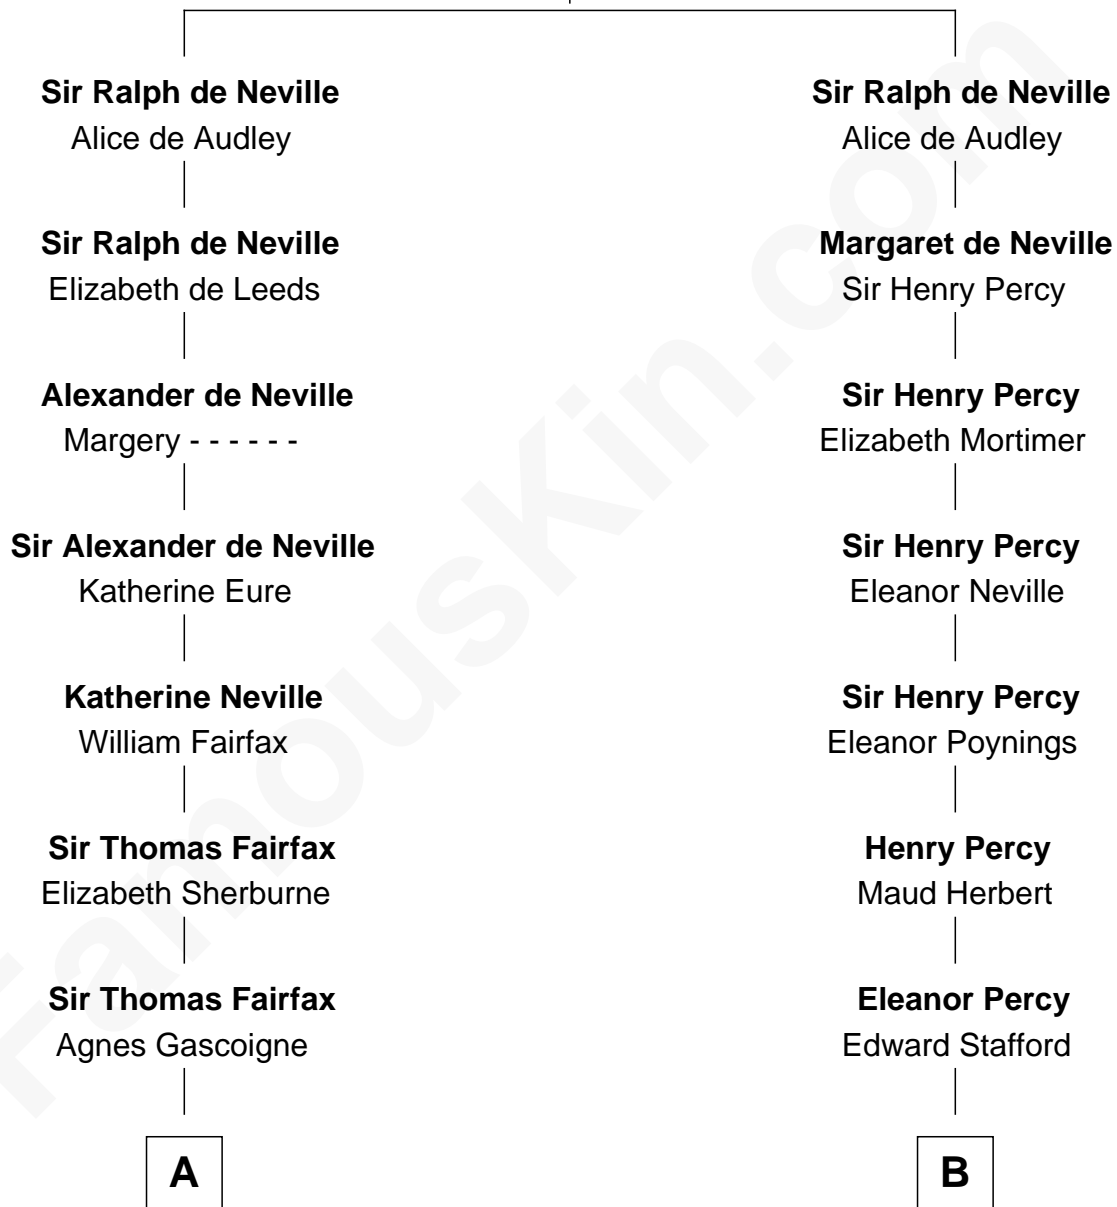

FamousKin.com Relationship Chart of

Guy Ritchie

British Filmmaker

20th cousin 1 time removed of

Thomas Hunt Morgan

Nobel Prize Winner in Physiology or Medicine

Sir Ranulph de Neville
Euphemia de Clavering

C

Edith Jane Martineau
Vivian Guy Ouseley McLaughlin

Doris Margaretta McLaughlin
Stuart John Ritchie

John Vivian Ritchie
Amber Mary Parkinson

Guy Ritchie
British Filmmaker

D

John Ross Key
Anne Phebe Penn Dagworthy Charlton