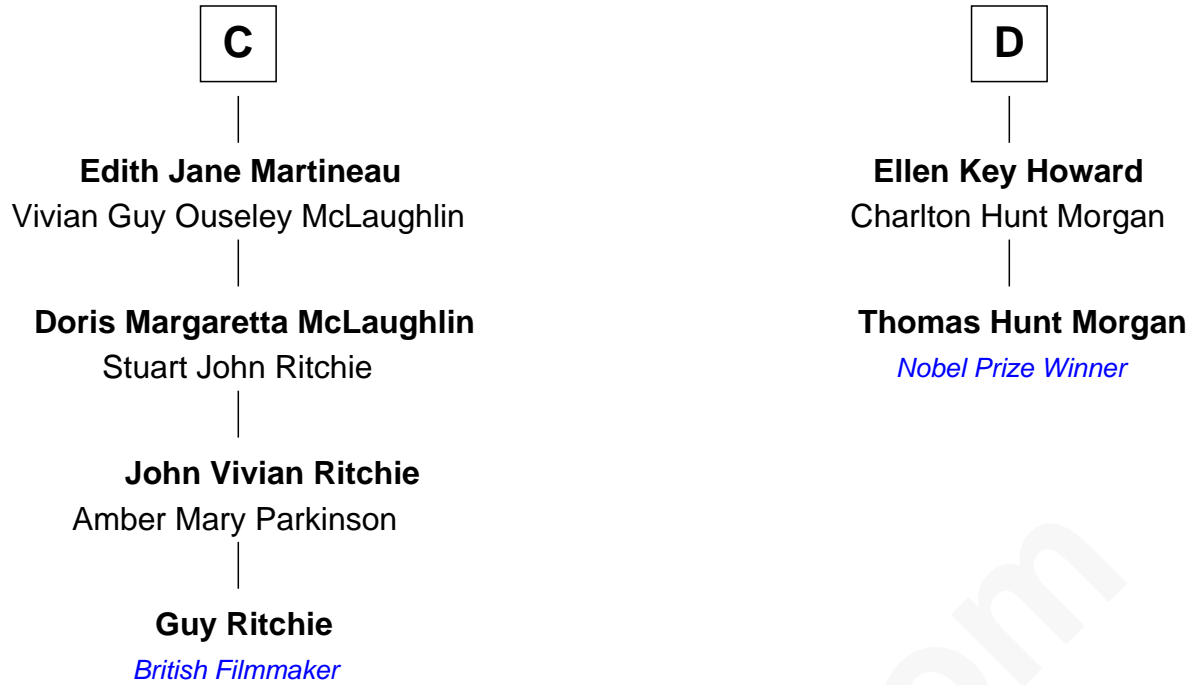

# FamousKin.com Relationship Chart of

**Guy Ritchie**

*British Filmmaker*

18th cousin 2 times removed of

**Thomas Hunt Morgan**

*Nobel Prize Winner in Physiology or Medicine*

**Ralph de Stafford**

*with wife  
Margaret de Audley*

**Ralph de Neville**  
Mary Ferrers

**Maud de Swinnerton**  
Sir John Savage

**John Neville**  
Elizabeth Newmarch

**Mary Savage**  
William Stanley

**Jane de Neville**  
Sir William Gascoigne

**William Stanley**  
Alice Hoghton

**Sir William Gascoigne**  
Margaret Percy

**Sir William Stanley**  
Agnes Grosvenor

**Agnes Gascoigne**  
Sir Thomas Fairfax

**Sir William Stanley**  
Anne Harington

**A**

**B**

FamousKin.com