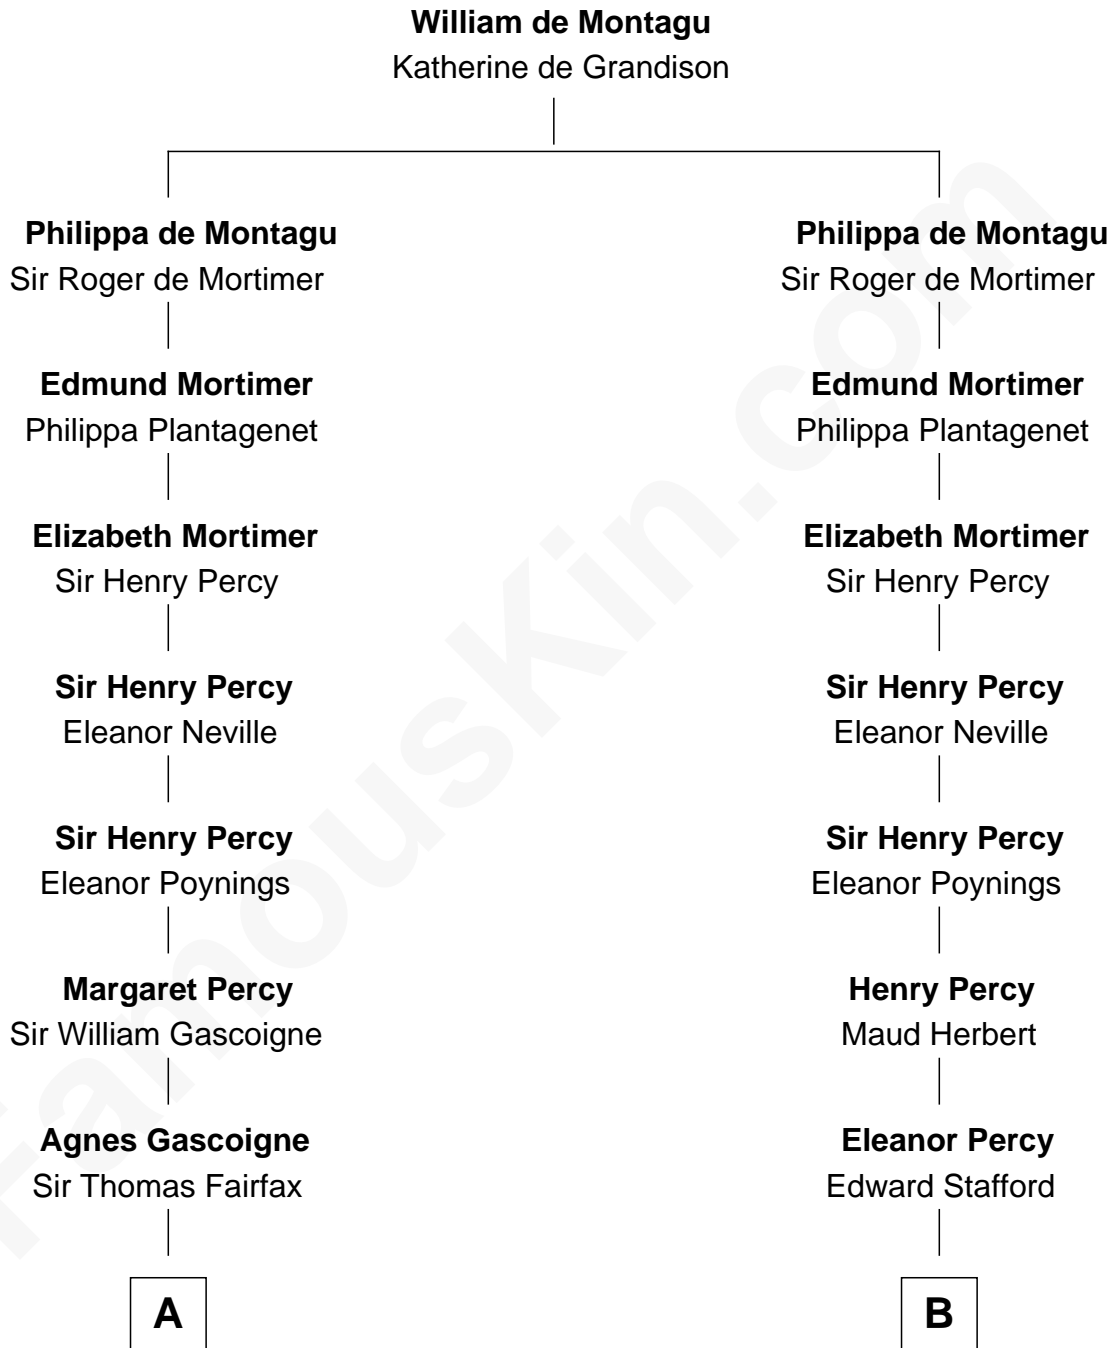

FamousKin.com Relationship Chart of

Guy Ritchie

British Filmmaker

20th cousin 1 time removed of

Thomas Hunt Morgan

Nobel Prize Winner in Physiology or Medicine

C

Edith Jane Martineau
Vivian Guy Ouseley McLaughlin

Doris Margaretta McLaughlin
Stuart John Ritchie

John Vivian Ritchie
Amber Mary Parkinson

Guy Ritchie
British Filmmaker

D

John Ross Key
Anne Phebe Penn Dagworthy Charlton

Francis Scott Key
Mary Tayloe Lloyd