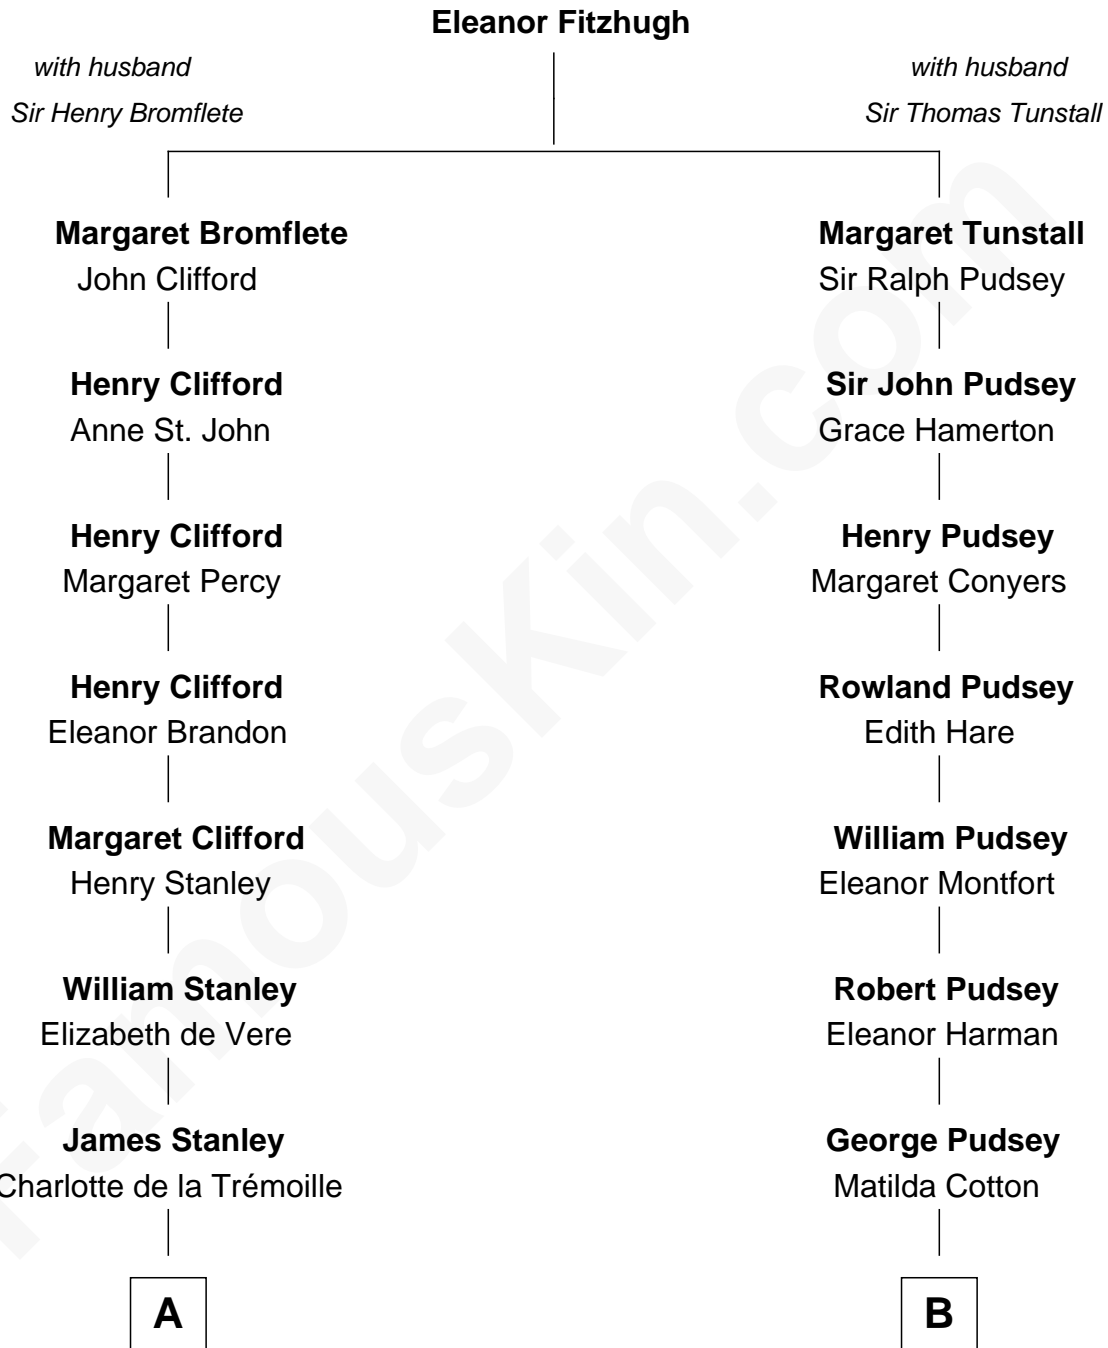

# FamousKin.com Relationship Chart of

**Guy Ritchie**

*British Filmmaker*

17th cousin of

**Thomas Hunt Morgan**

*Nobel Prize Winner in Physiology or Medicine*

Guy Ritchie photo by [Georges Biard](#) (CC BY-SA 3.0)