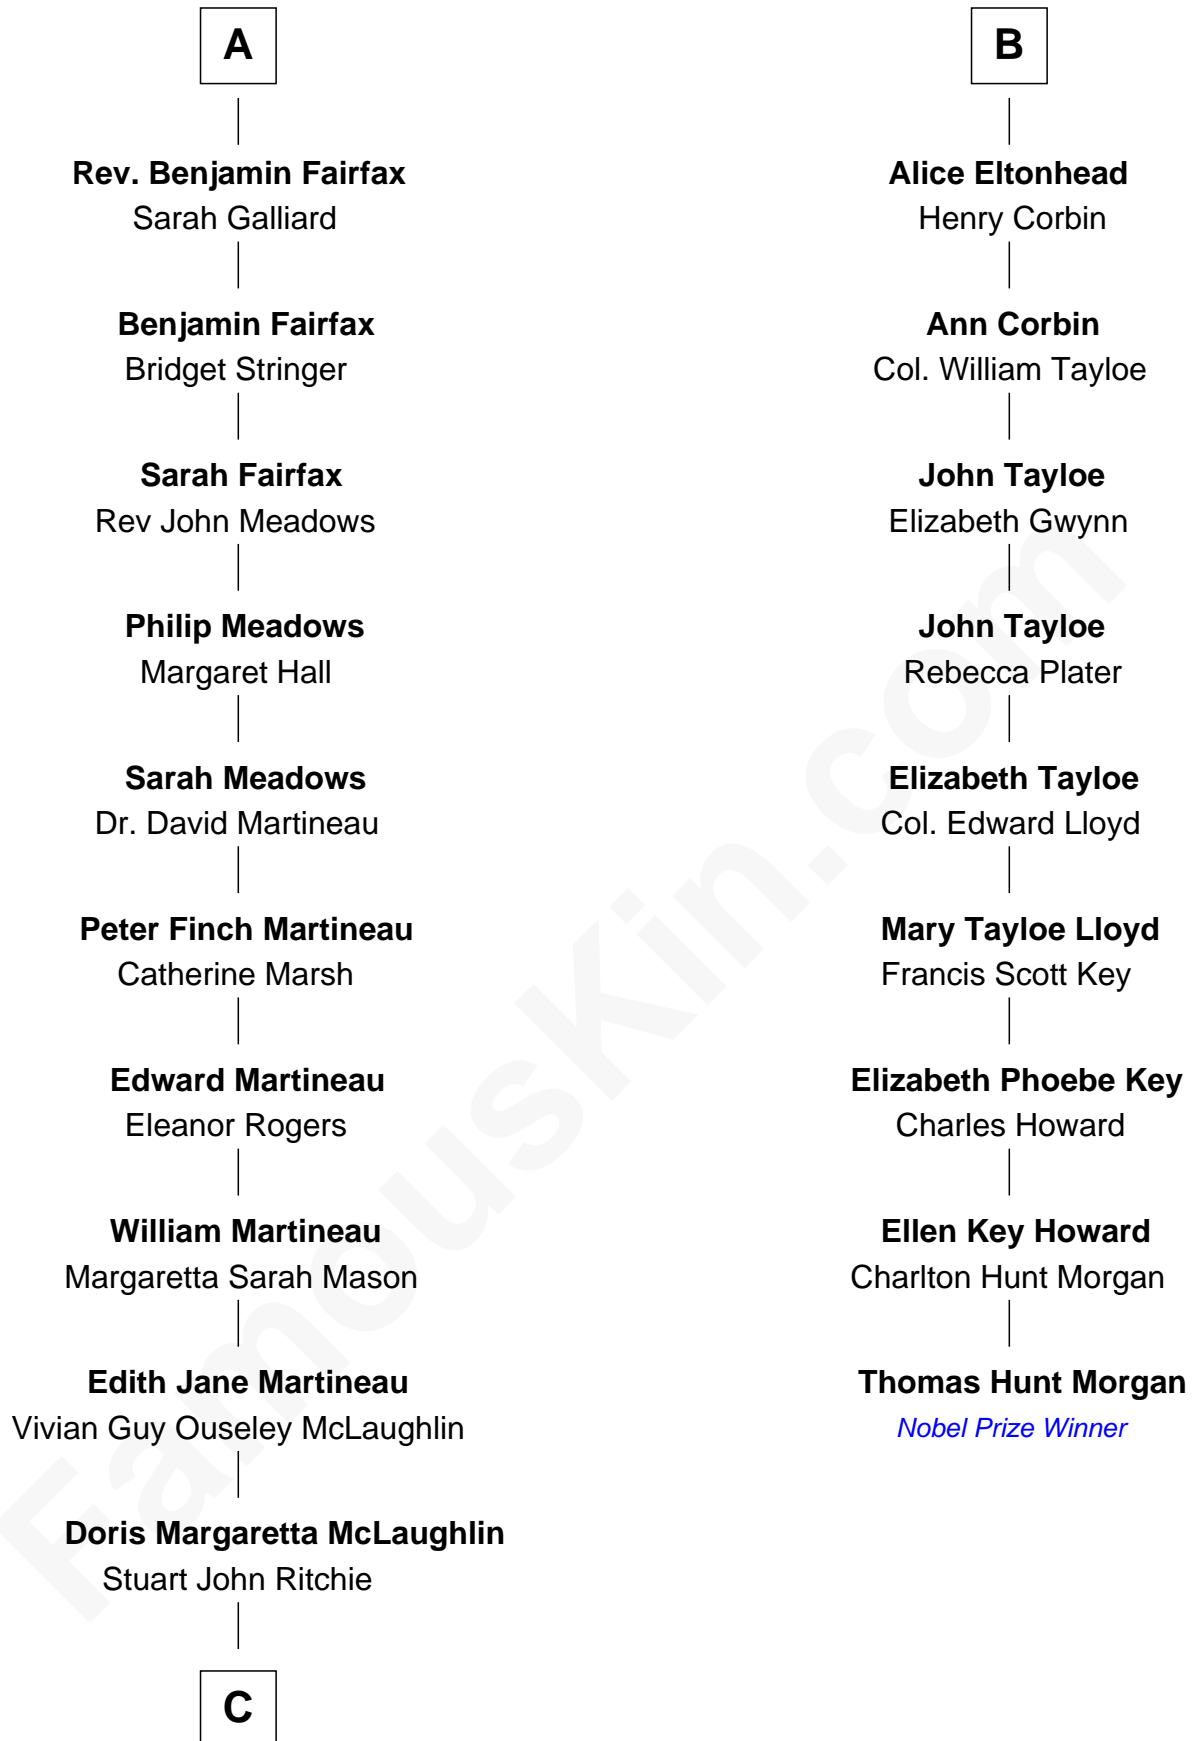

# FamousKin.com Relationship Chart of

**Guy Ritchie**

*British Filmmaker*

15th cousin 3 times removed of

**Thomas Hunt Morgan**

*Nobel Prize Winner in Physiology or Medicine*

**Sir Nicholas Harington**

Isabel English

**C**

—  
**John Vivian Ritchie**  
Amber Mary Parkinson

—  
**Guy Ritchie**  
*British Filmmaker*

FamousKin.com