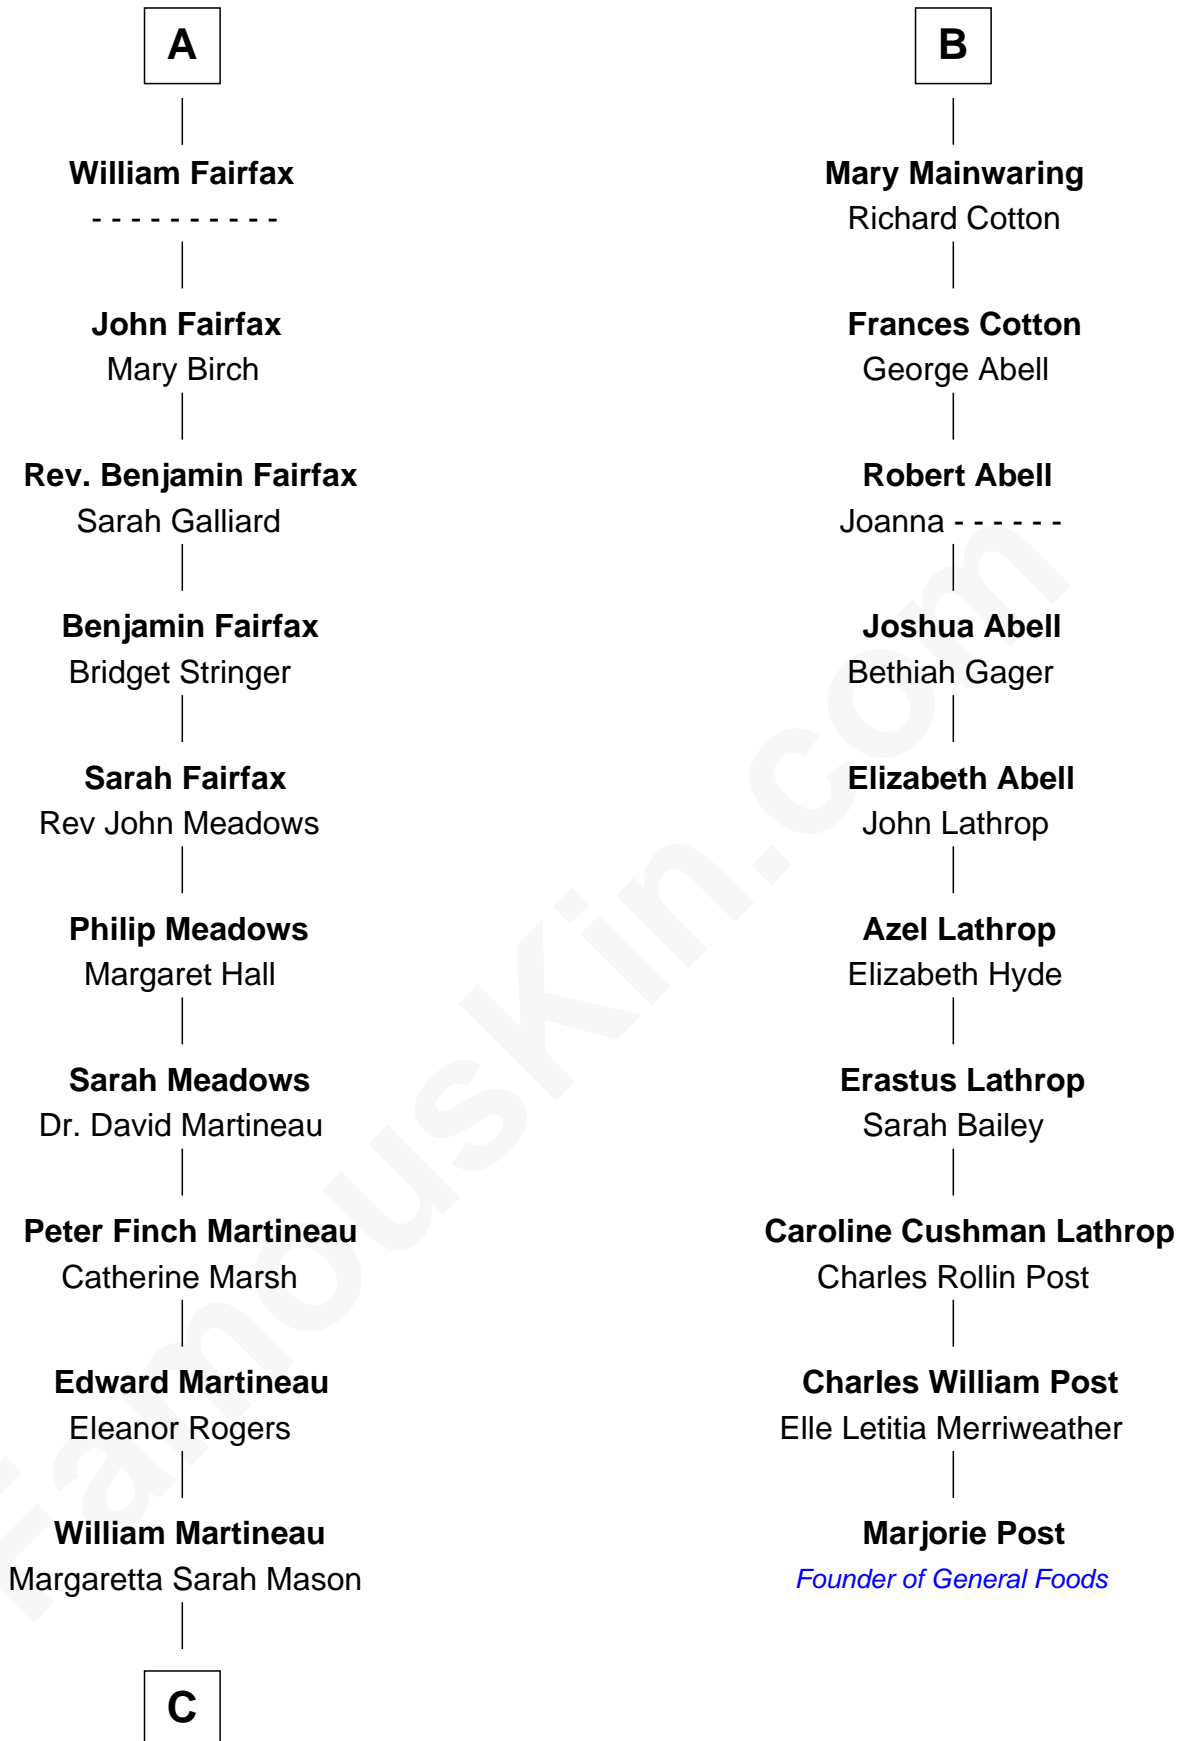

FamousKin.com Relationship Chart of

Guy Ritchie

British Filmmaker

16th cousin 4 times removed of

Marjorie Post

Founder of General Foods

Sir Thomas de Beauchamp

Katherine de Mortimer

Joan Fitzalan

Joan Beauchamp

James Butler

Elizabeth Butler

John Talbot

Ann Talbot

Sir Henry Vernon

Elizabeth Vernon

Sir Robert Corbet

Dorothy Corbet

Sir Richard Mainwaring

Sir Arthur Mainwaring

Margaret Mainwaring

B

C

Edith Jane Martineau
Vivian Guy Ouseley McLaughlin

Doris Margaretta McLaughlin
Stuart John Ritchie

John Vivian Ritchie
Amber Mary Parkinson

Guy Ritchie
British Filmmaker

FamousKin.com