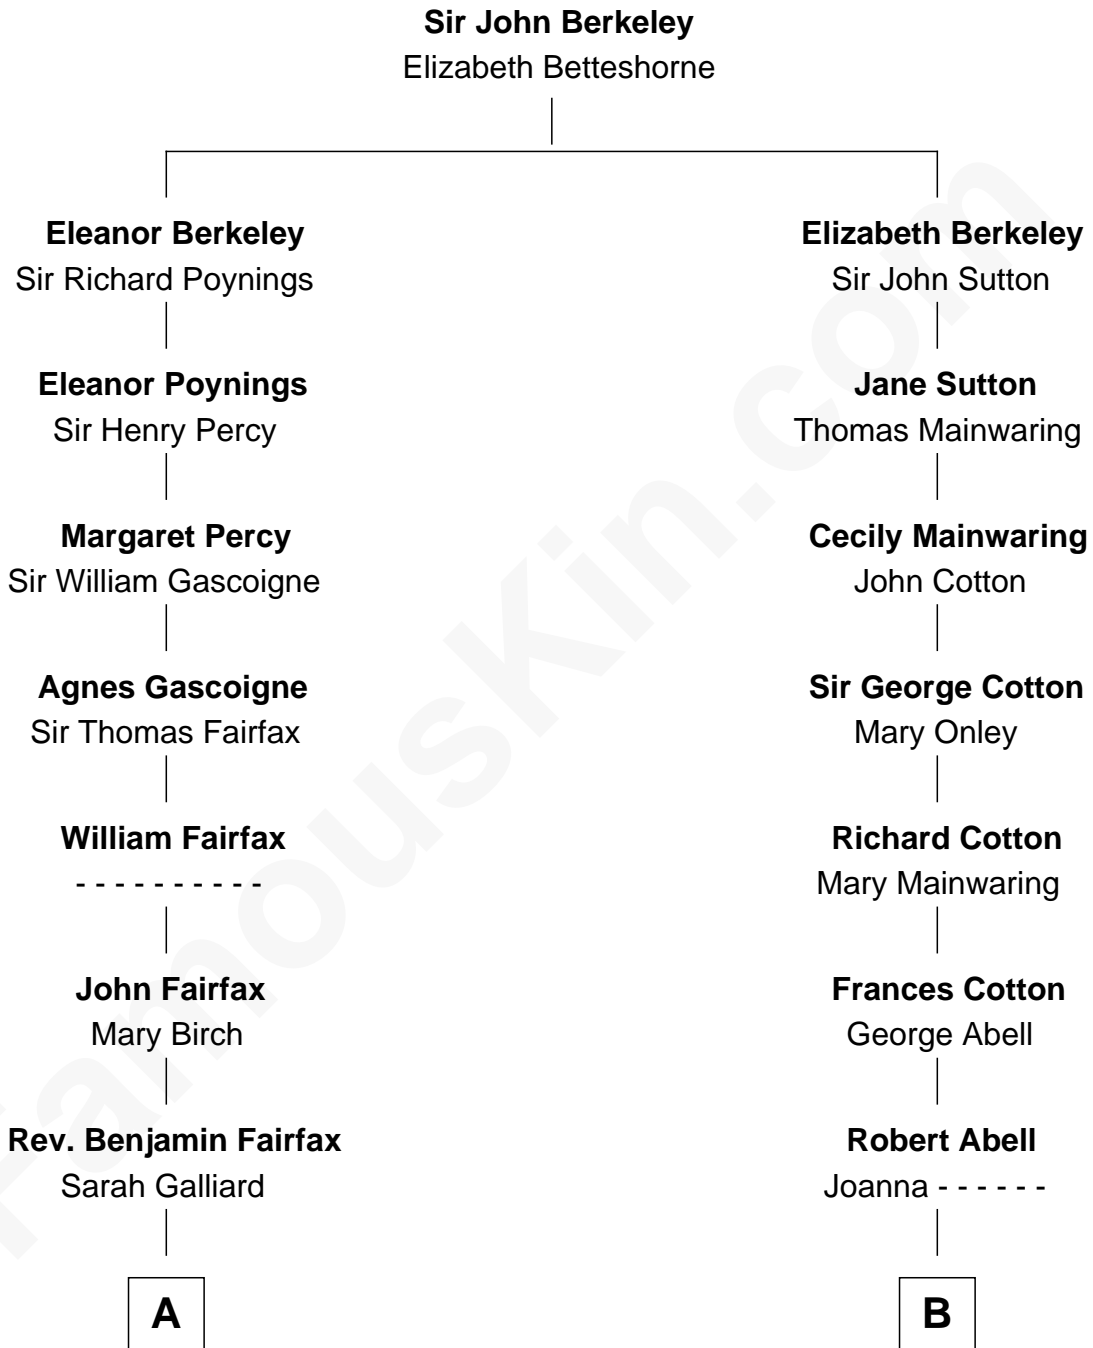

# FamousKin.com Relationship Chart of

**Guy Ritchie**

*British Filmmaker*

13th cousin 4 times removed of

**Marjorie Post**

*Founder of General Foods*

Guy Ritchie photo by [Georges Biard](#) (CC BY-SA 3.0)