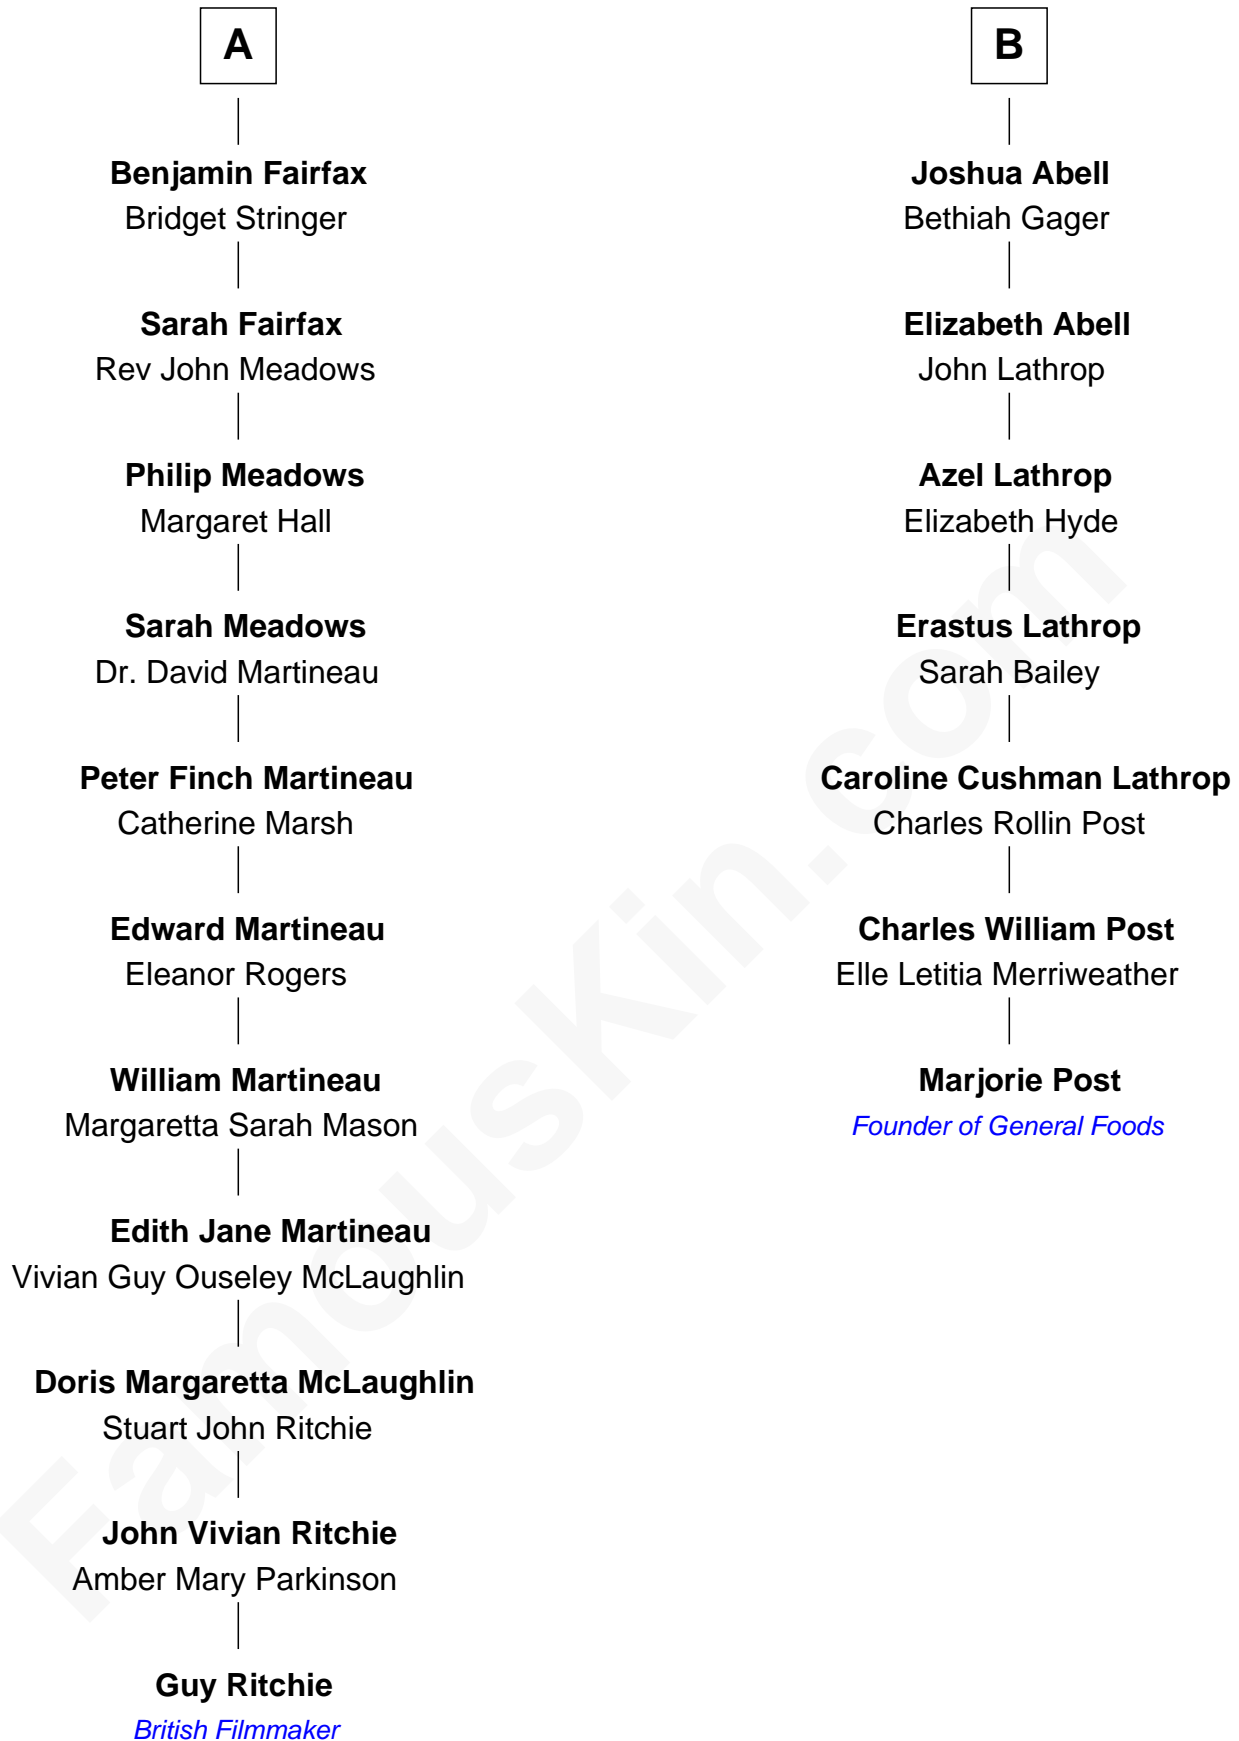

# FamousKin.com Relationship Chart of

**Guy Ritchie**

*British Filmmaker*

13th cousin 4 times removed of

**Marjorie Post**

*Founder of General Foods*

Guy Ritchie photo by [Georges Biard](#) (CC BY-SA 3.0)