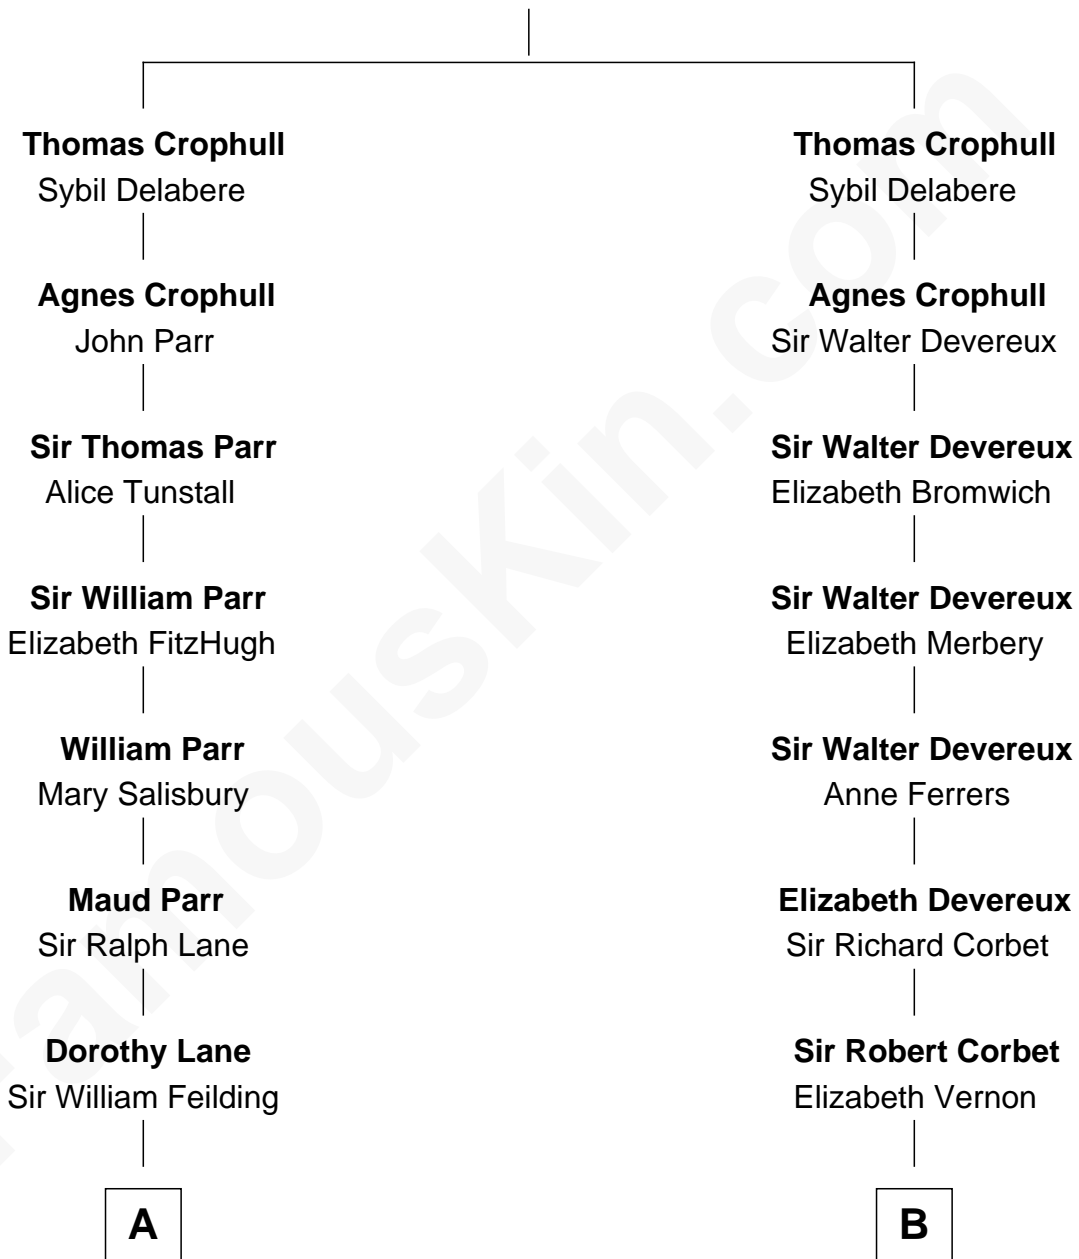

FamousKin.com Relationship Chart of

Guy Ritchie

British Filmmaker

18th cousin 2 times removed of

Marjorie Post

Founder of General Foods

Sir John Crophull

Margery de Verdun

FamousKin.com