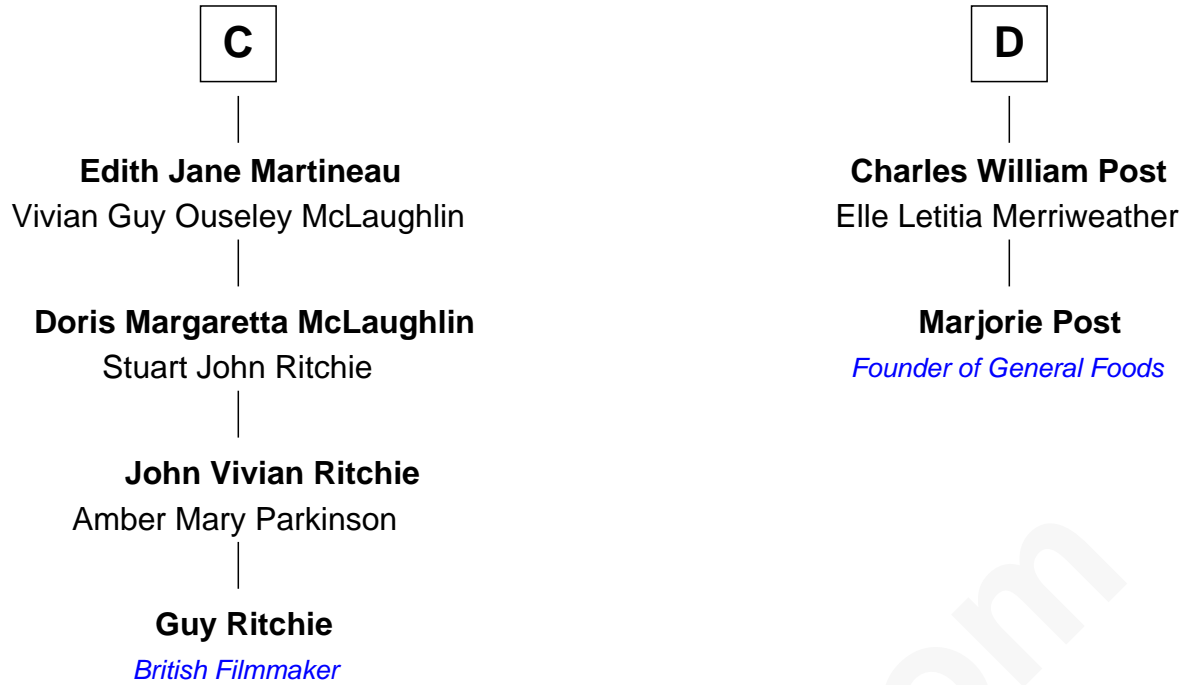

FamousKin.com Relationship Chart of

Guy Ritchie

British Filmmaker

18th cousin 2 times removed of

Marjorie Post

Founder of General Foods

Ralph de Stafford

Margaret de Audley

Agnes Gascoigne
Sir Thomas Fairfax

A

Elizabeth de Stafford
John de Ferrers

Robert de Ferrers
Margaret Despencer

Sir Edmund Ferrers
Ellen Roche

Sir William Ferrers
Elizabeth Belknap

Anne Ferrers
Sir Walter Devereux

Elizabeth Devereux
Sir Richard Corbet

Sir Robert Corbet
Elizabeth Vernon

B

FamousKin.com