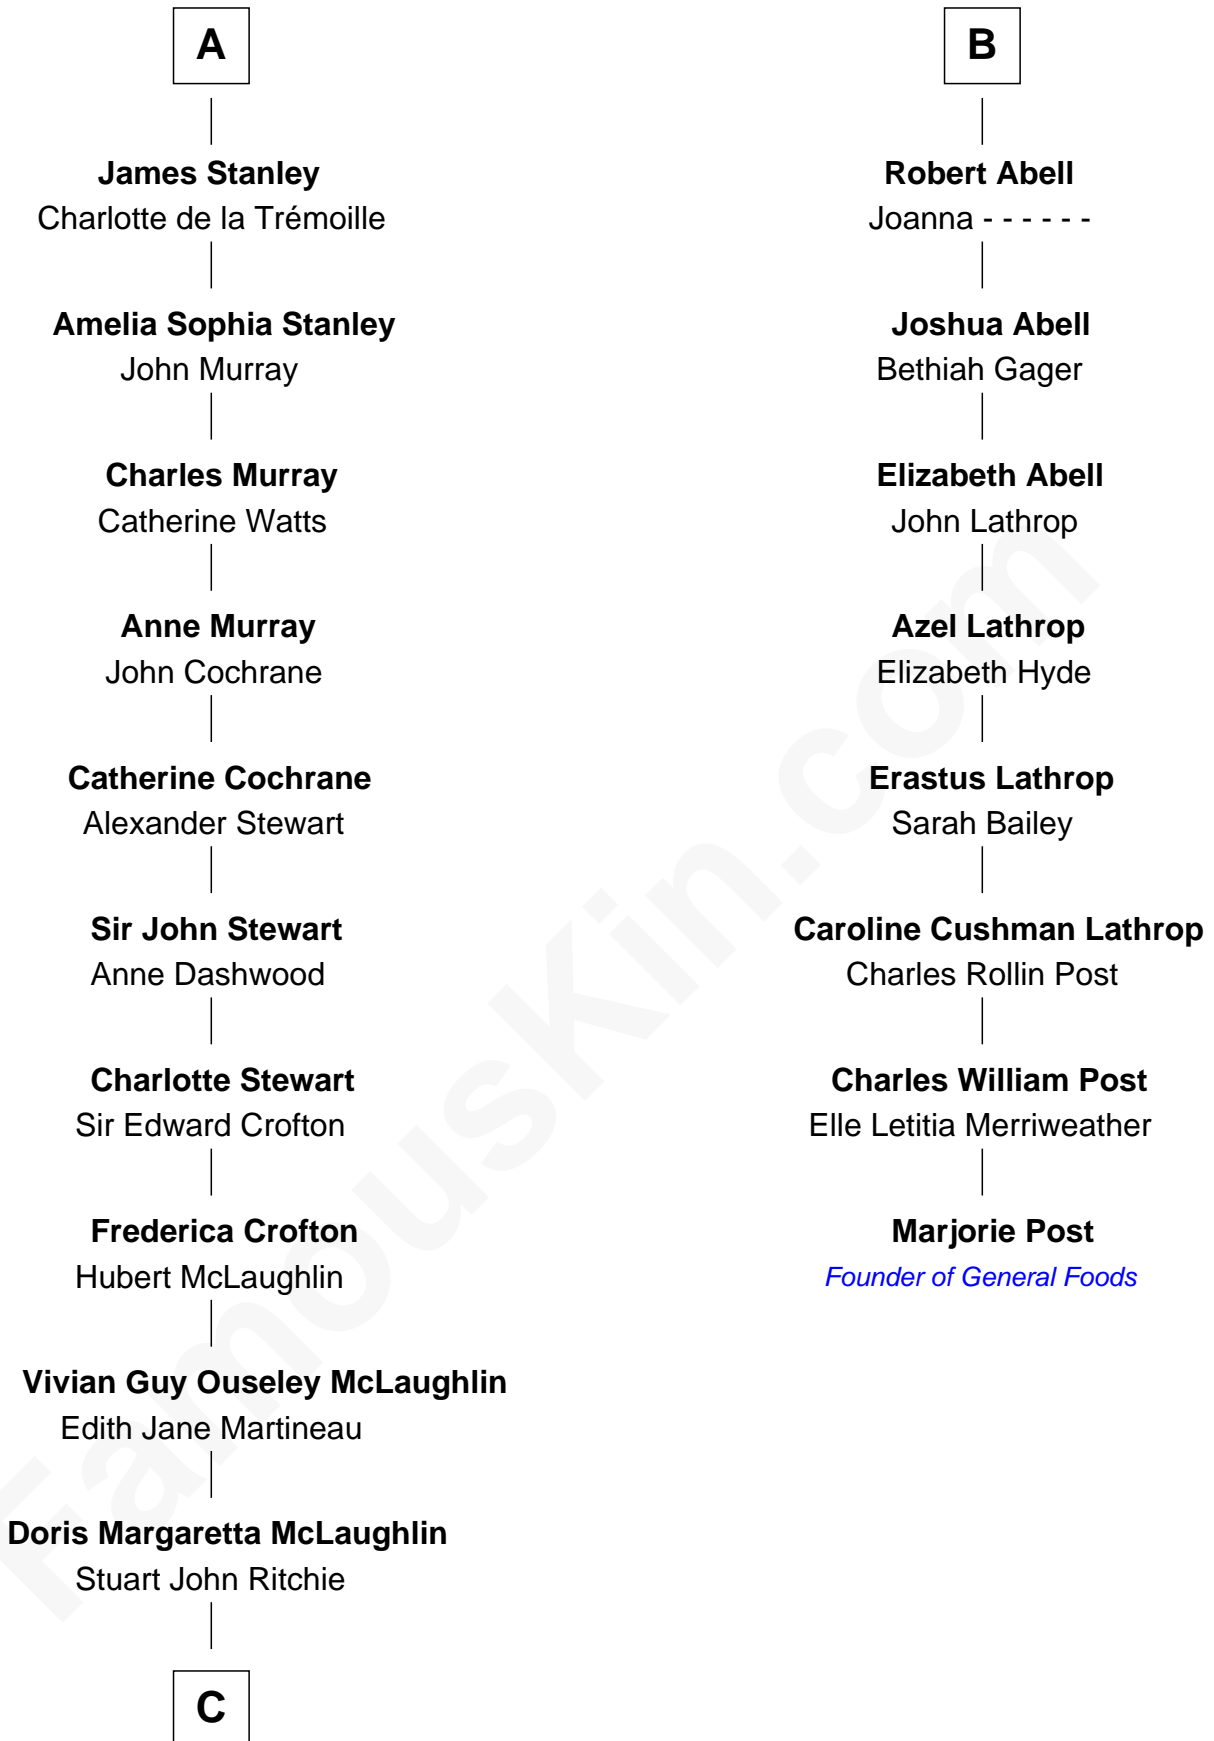

# FamousKin.com Relationship Chart of

**Guy Ritchie**

*British Filmmaker*

14th cousin 4 times removed of

**Marjorie Post**

*Founder of General Foods*

**Sir Walter Devereux**

Elizabeth Merbery

**C**

—  
**John Vivian Ritchie**  
Amber Mary Parkinson

—  
**Guy Ritchie**  
*British Filmmaker*

FamousKin.com