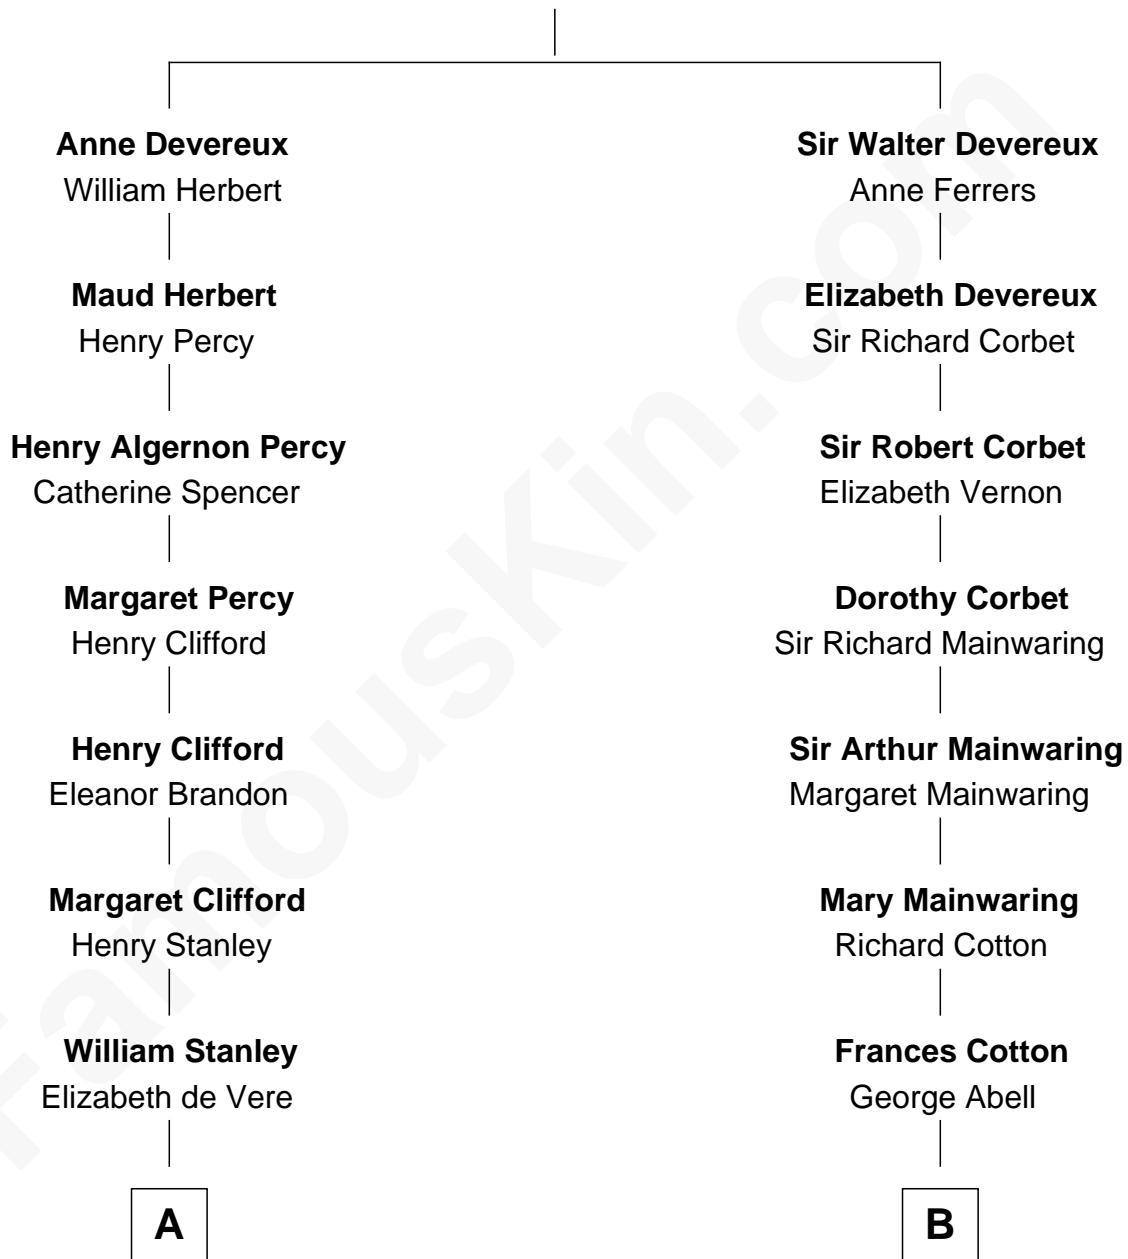

# FamousKin.com Relationship Chart of

**Guy Ritchie**

*British Filmmaker*

14th cousin 4 times removed of

**Marjorie Post**

*Founder of General Foods*

**Sir Walter Devereux**

Elizabeth Merbery

**C**

—  
**John Vivian Ritchie**  
Amber Mary Parkinson

—  
**Guy Ritchie**  
*British Filmmaker*

FamousKin.com