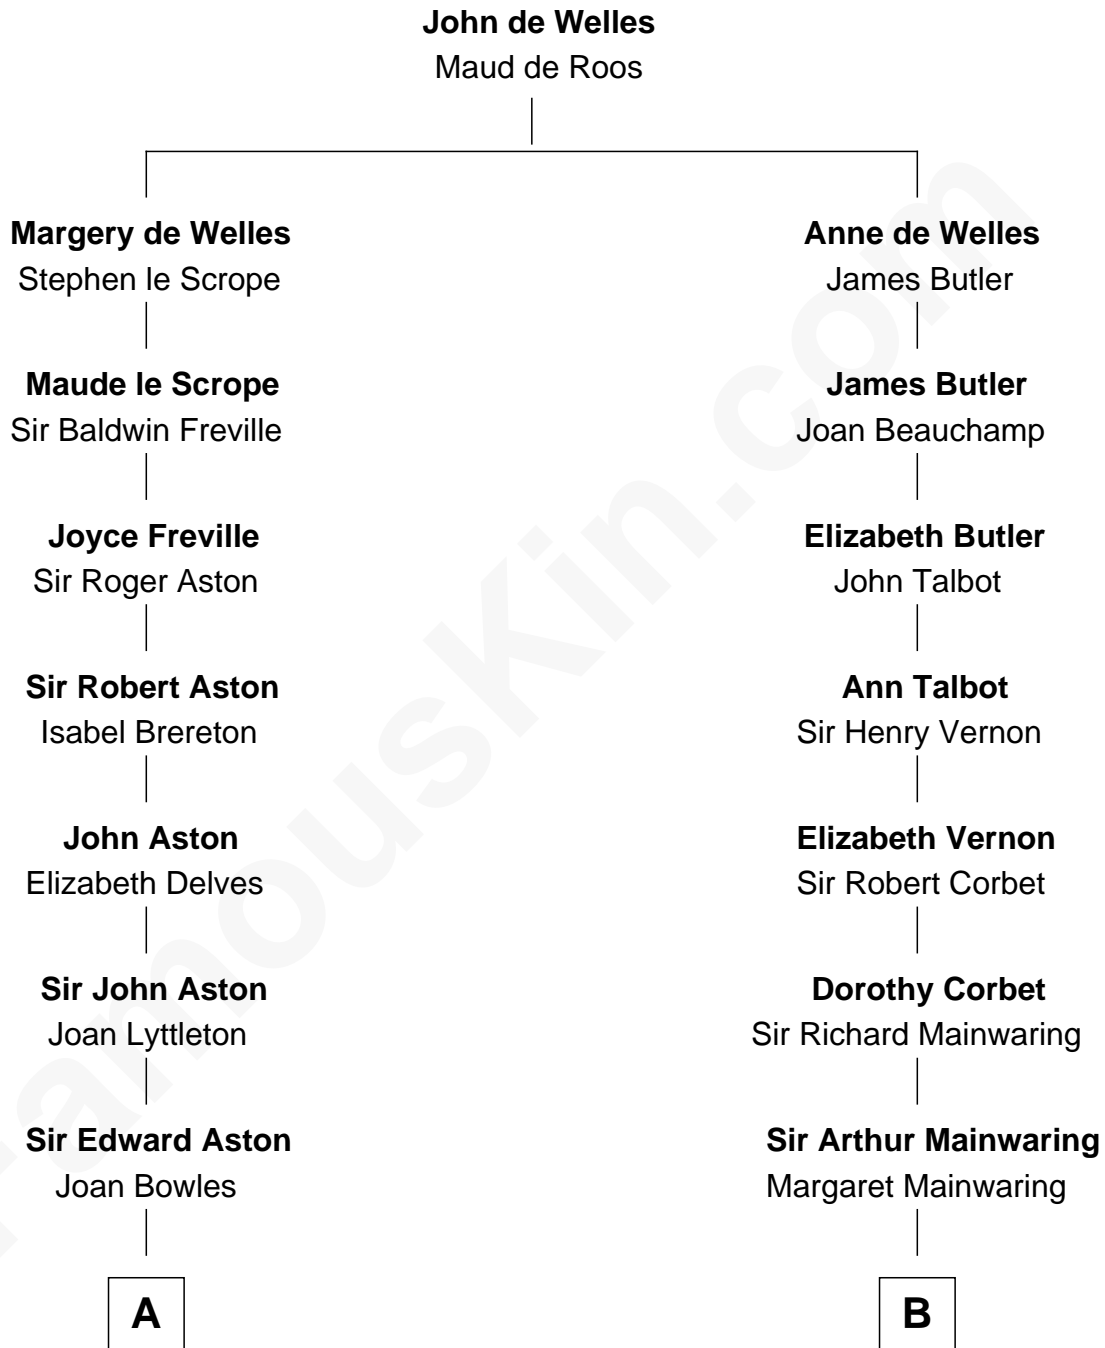

FamousKin.com Relationship Chart of

Guy Ritchie

British Filmmaker

16th cousin 5 times removed of

Marjorie Post

Founder of General Foods

C

Frederica Crofton

Hubert McLaughlin

Vivian Guy Ouseley McLaughlin

Edith Jane Martineau

Doris Margareta McLaughlin

Stuart John Ritchie

John Vivian Ritchie

Amber Mary Parkinson

Guy Ritchie