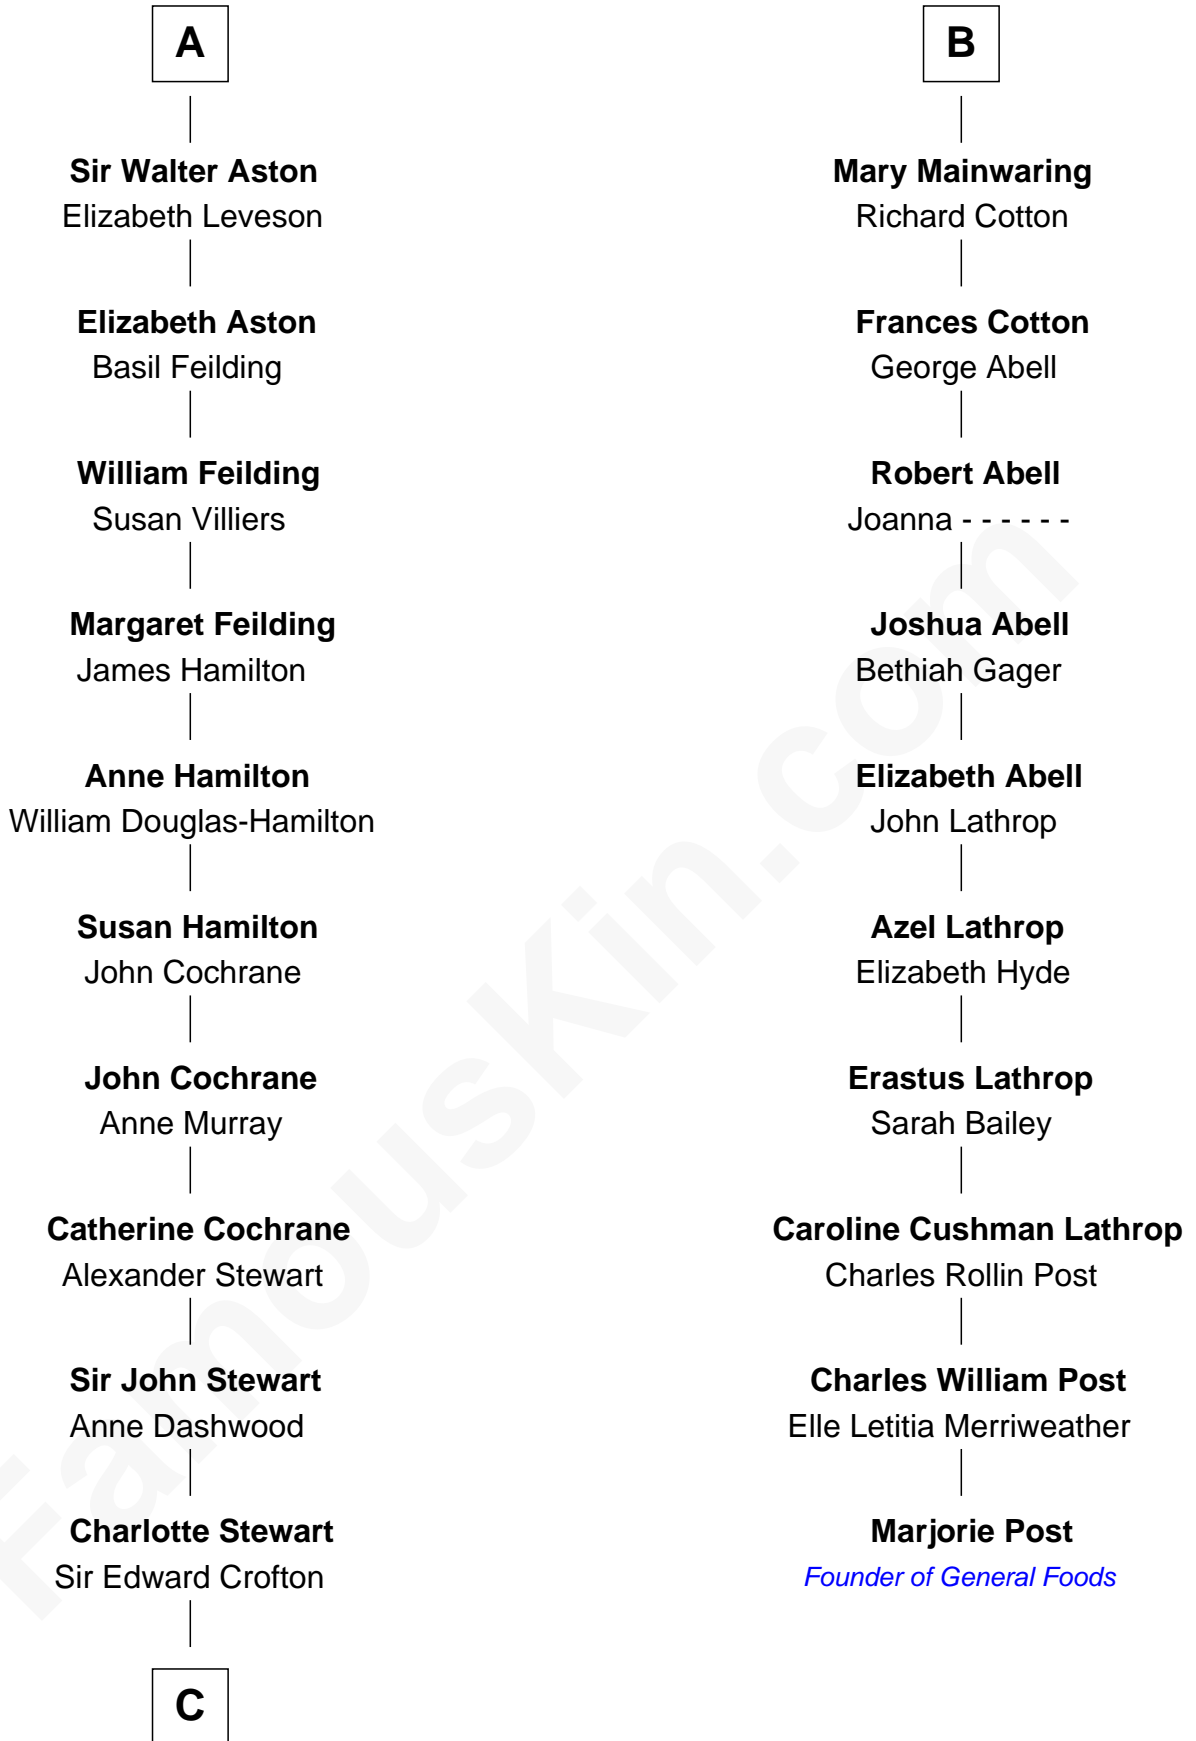

FamousKin.com Relationship Chart of

Guy Ritchie

British Filmmaker

16th cousin 5 times removed of

Marjorie Post

Founder of General Foods

C

Frederica Crofton

Hubert McLaughlin

Vivian Guy Ouseley McLaughlin

Edith Jane Martineau

Doris Margareta McLaughlin

Stuart John Ritchie

John Vivian Ritchie

Amber Mary Parkinson

Guy Ritchie