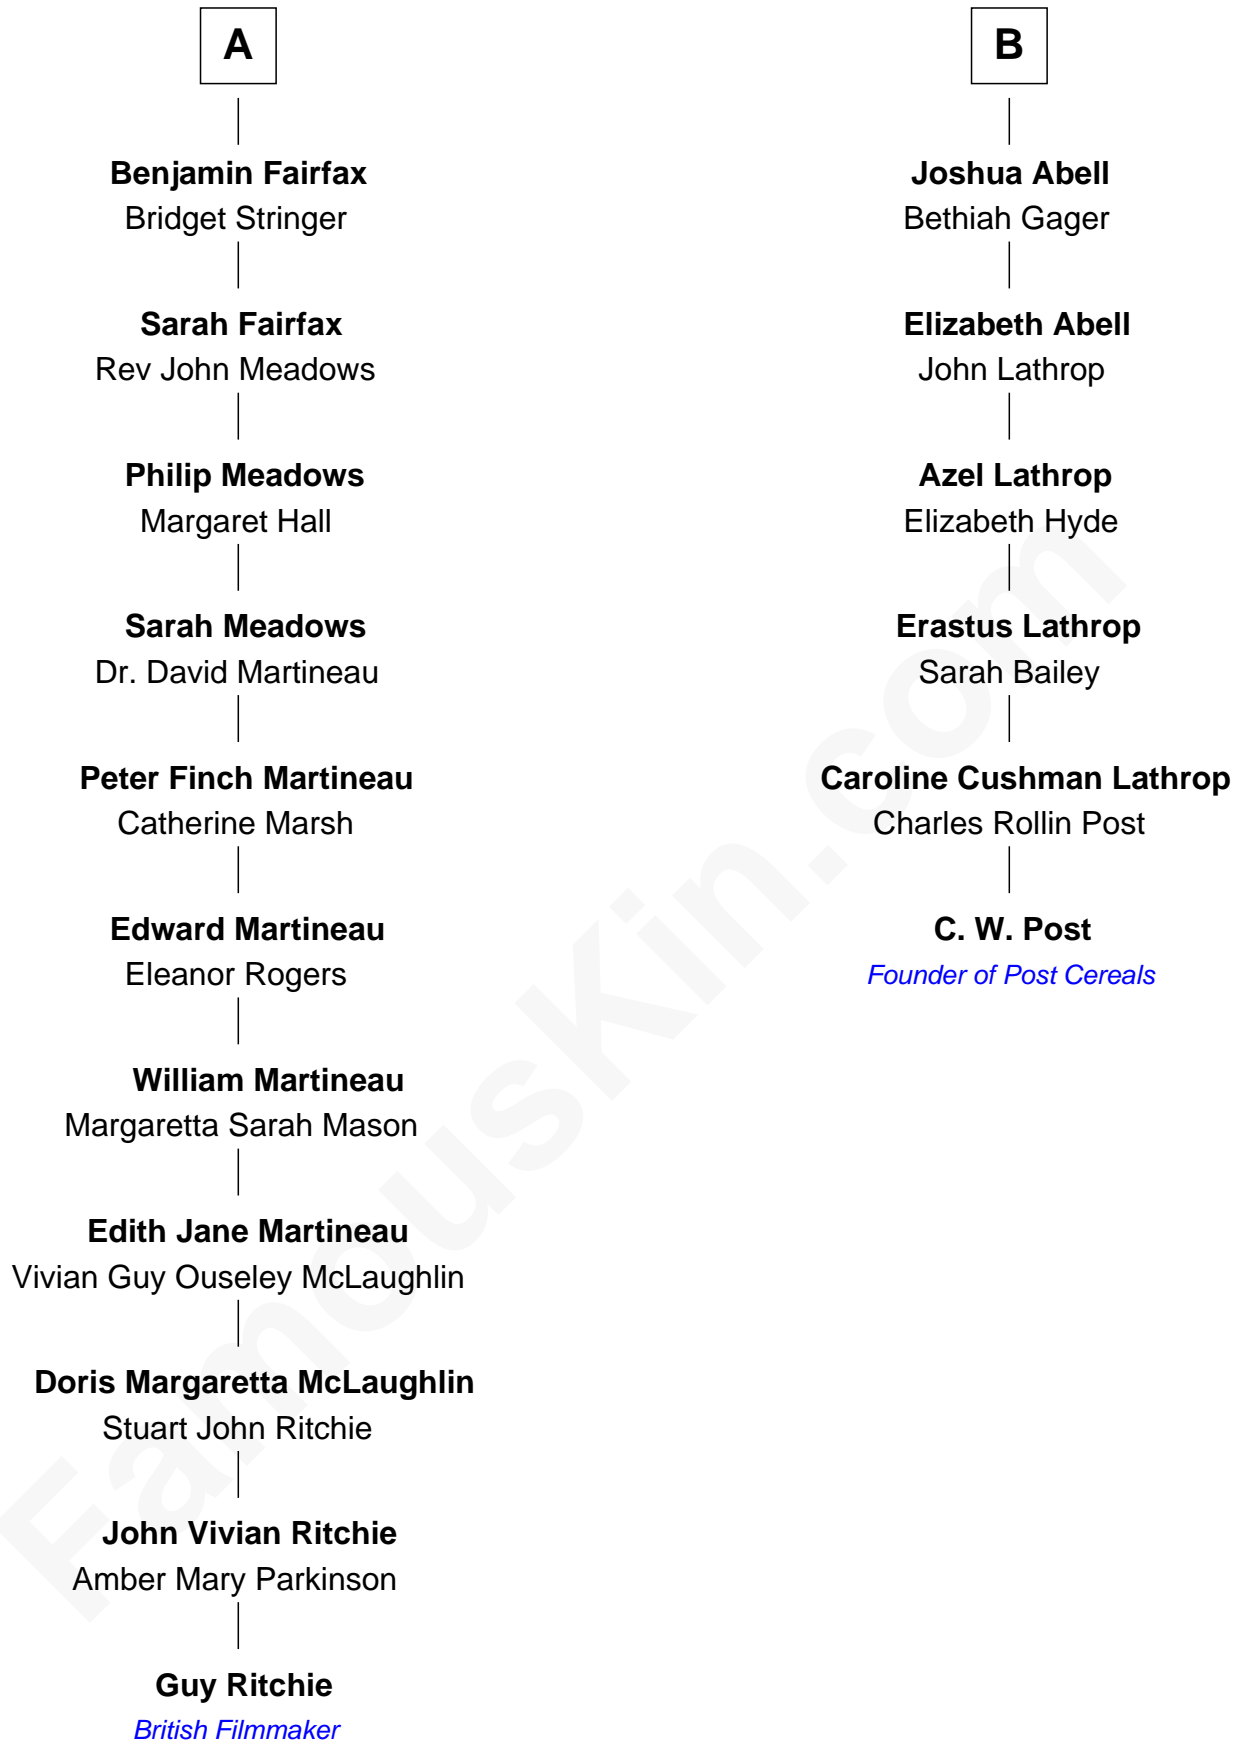

FamousKin.com Relationship Chart of

Guy Ritchie

British Filmmaker

12th cousin 5 times removed of

C. W. Post

Founder of Post Cereals

Guy Ritchie photo by [Georges Biard](#) (CC BY-SA 3.0)