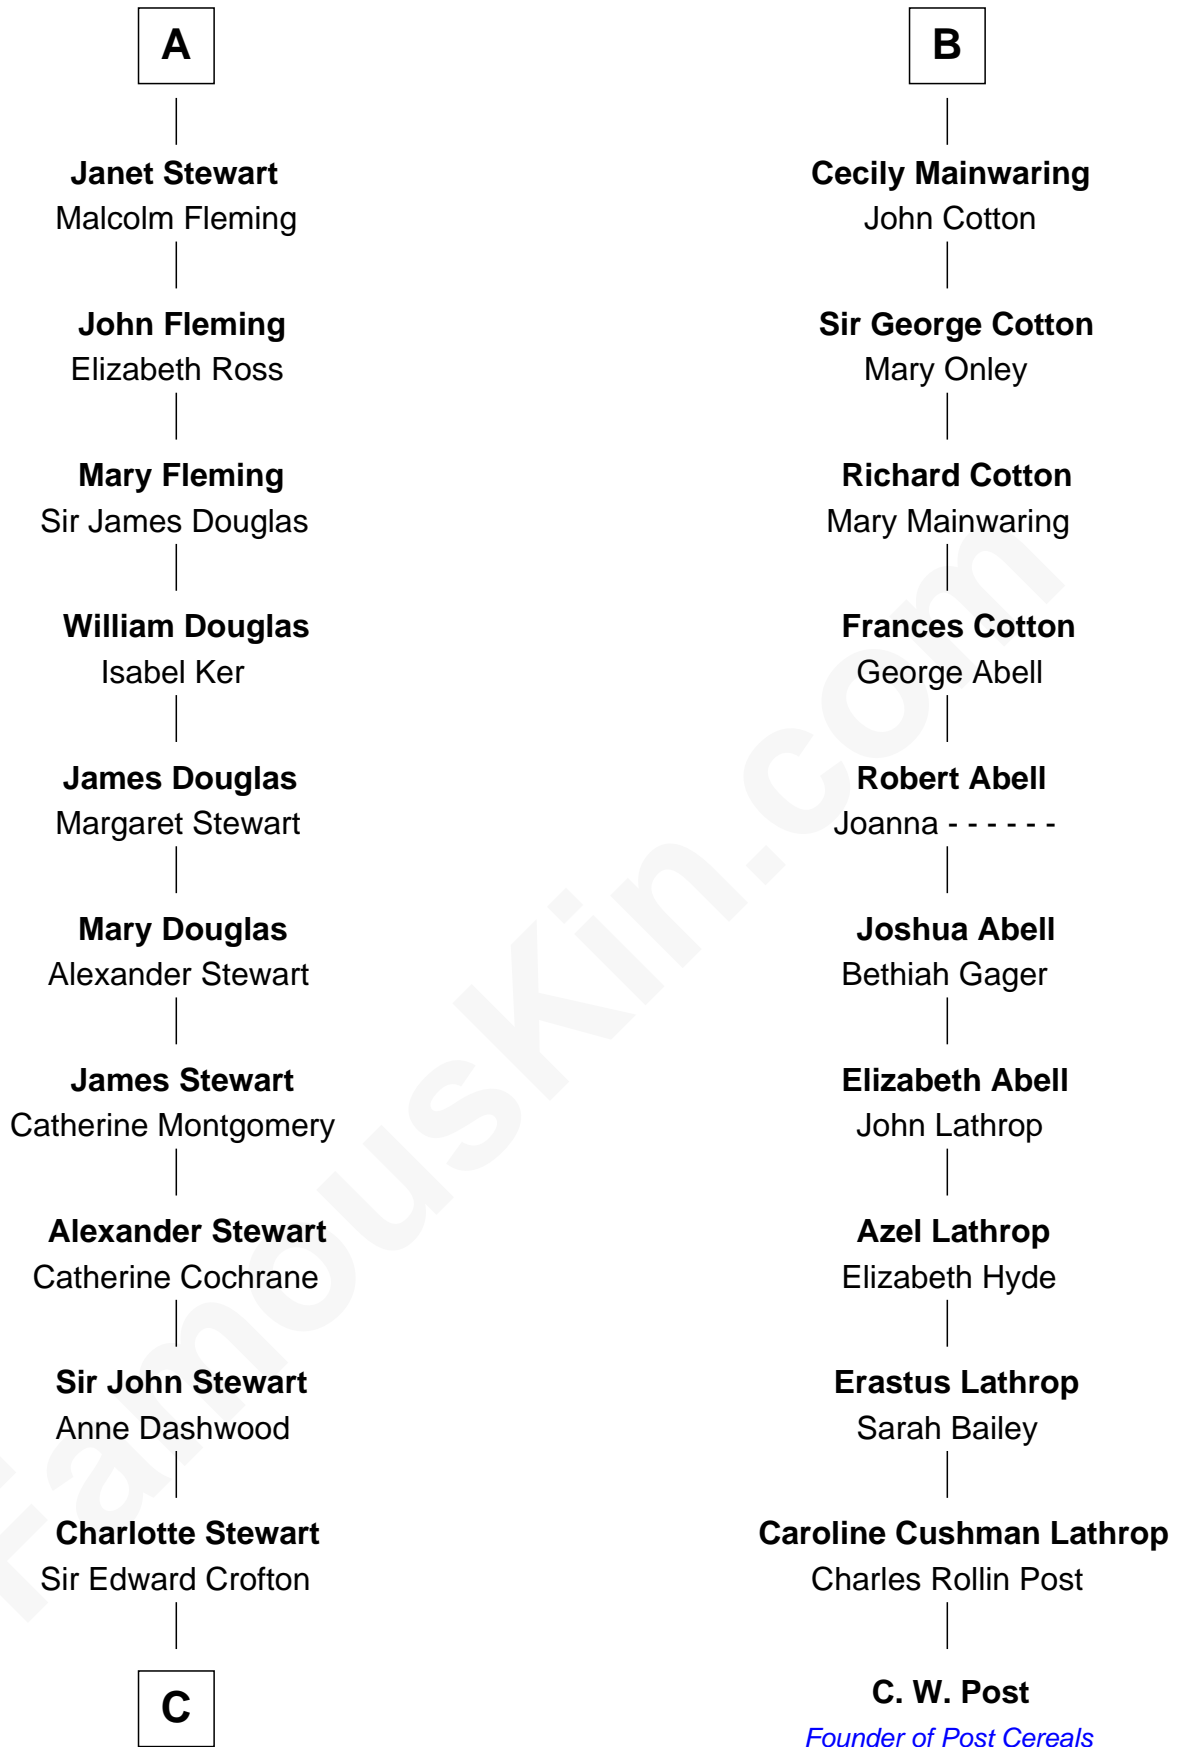

FamousKin.com Relationship Chart of

Guy Ritchie

British Filmmaker

17th cousin 4 times removed of

C. W. Post

Founder of Post Cereals

C

Frederica Crofton

Hubert McLaughlin

Vivian Guy Ouseley McLaughlin

Edith Jane Martineau

Doris Margaretta McLaughlin

Stuart John Ritchie

John Vivian Ritchie

Amber Mary Parkinson

Guy Ritchie