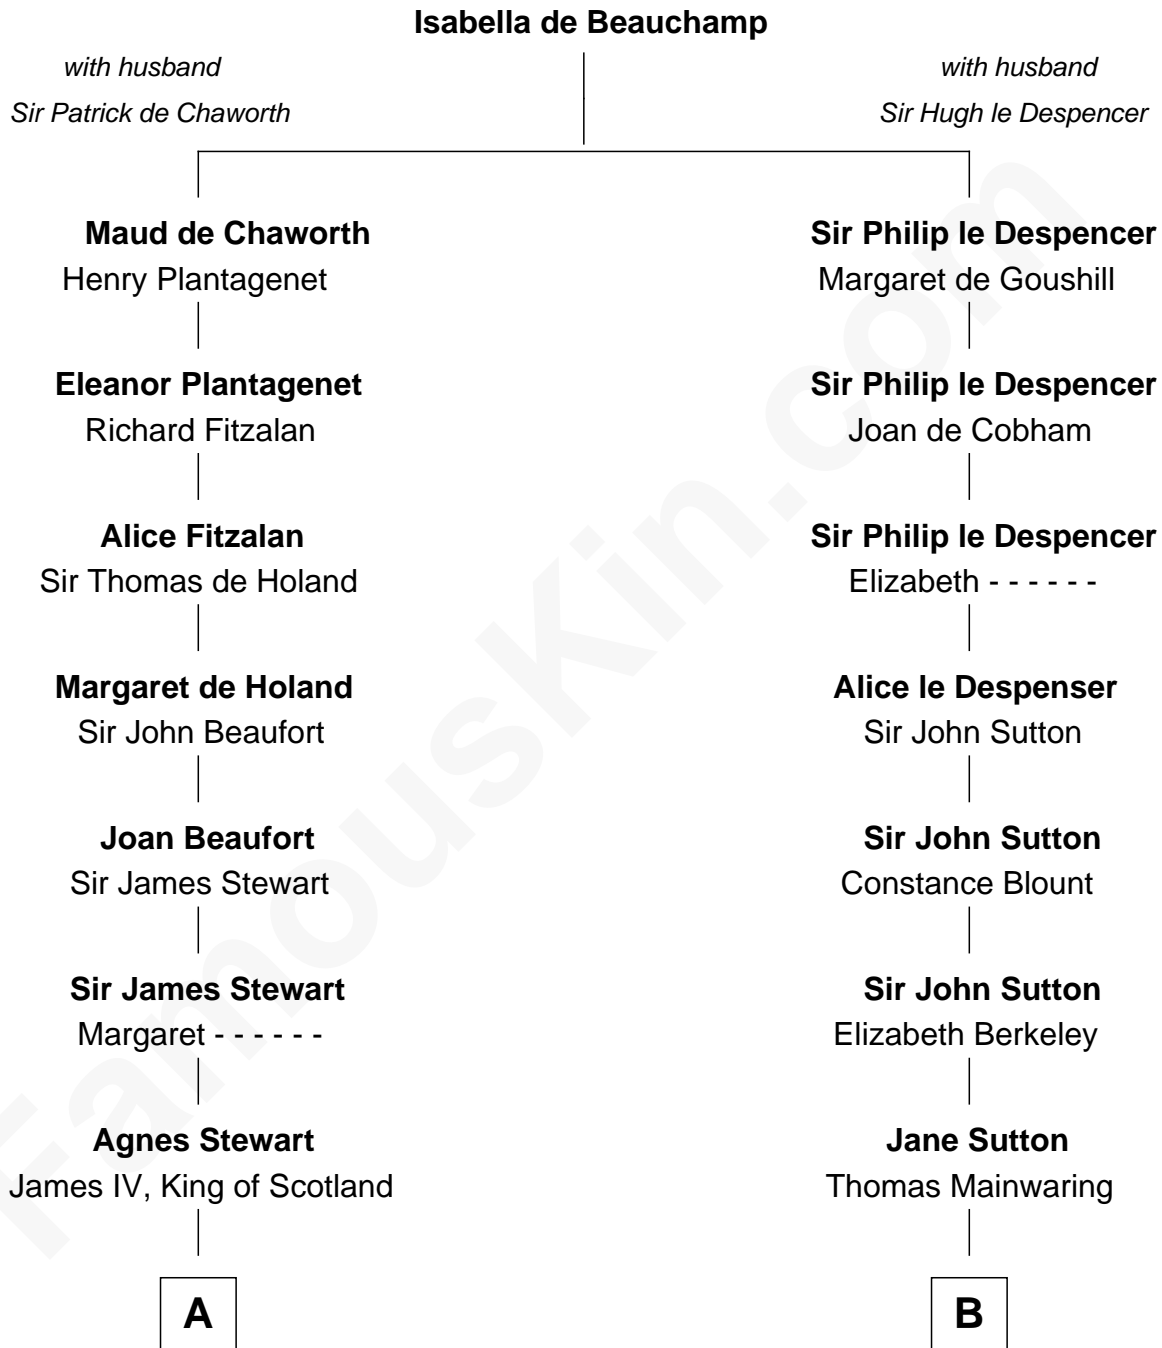

FamousKin.com Relationship Chart of

Guy Ritchie

British Filmmaker

17th cousin 4 times removed of

C. W. Post

Founder of Post Cereals

C

Frederica Crofton

Hubert McLaughlin

Vivian Guy Ouseley McLaughlin

Edith Jane Martineau

Doris Margaretta McLaughlin

Stuart John Ritchie

John Vivian Ritchie

Amber Mary Parkinson

Guy Ritchie