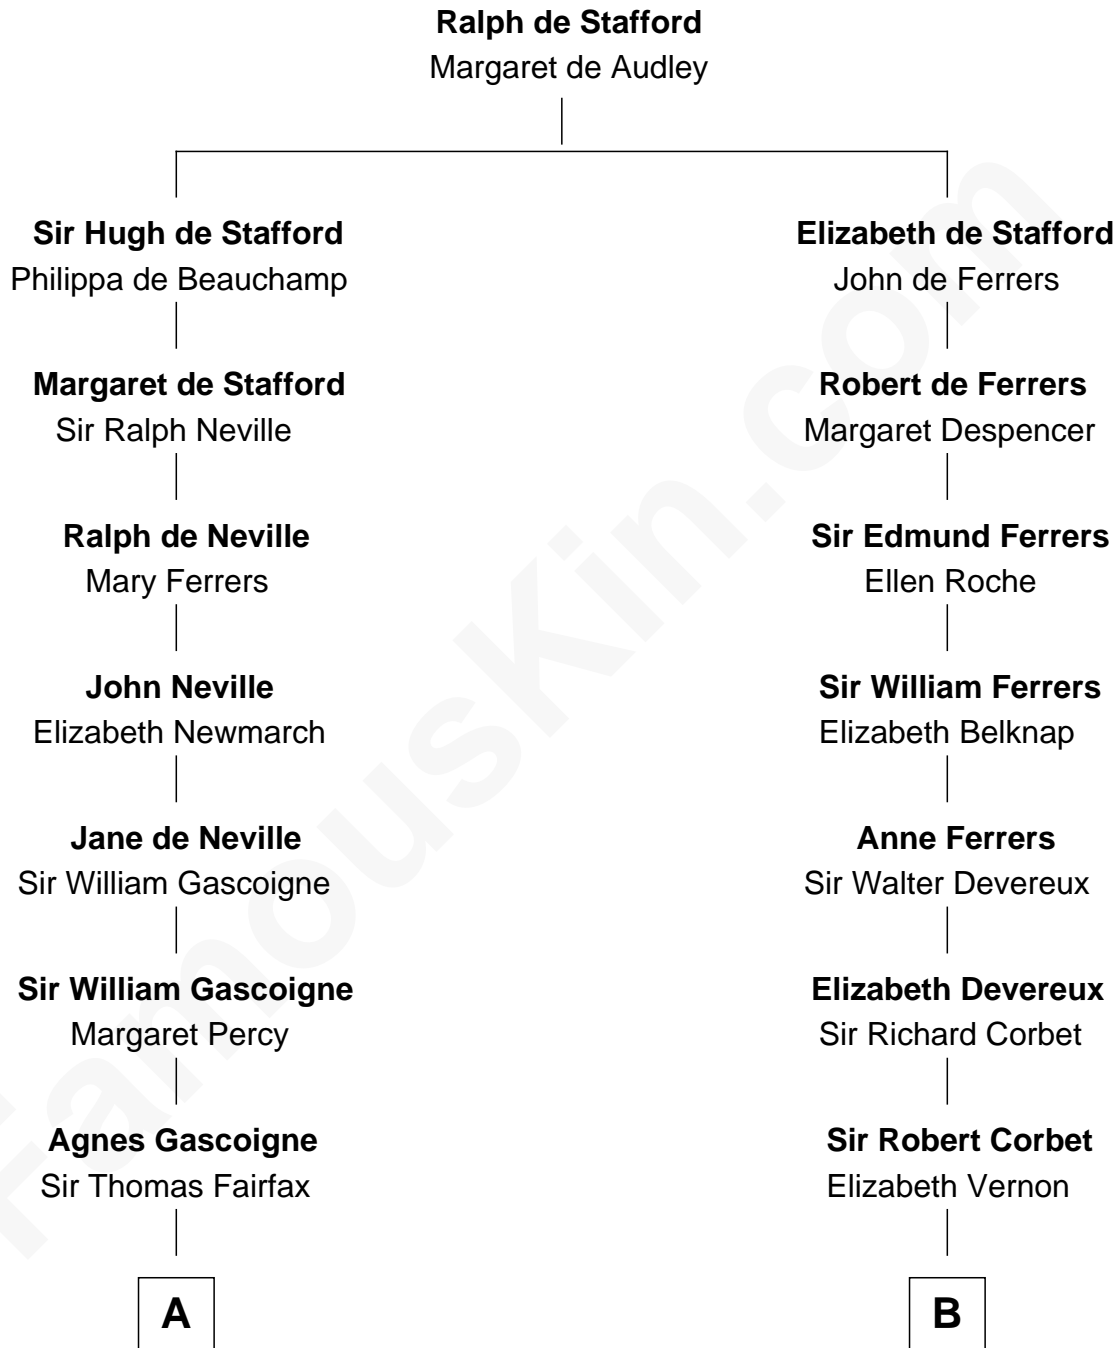

# FamousKin.com Relationship Chart of

**Guy Ritchie**

*British Filmmaker*

17th cousin 3 times removed of

**C. W. Post**

*Founder of Post Cereals*

**C**

—  
**Edith Jane Martineau**  
Vivian Guy Ouseley McLaughlin

—  
**Doris Margaretta McLaughlin**  
Stuart John Ritchie

—  
**John Vivian Ritchie**  
Amber Mary Parkinson

—  
**Guy Ritchie**  
*British Filmmaker*

FamousKin.com