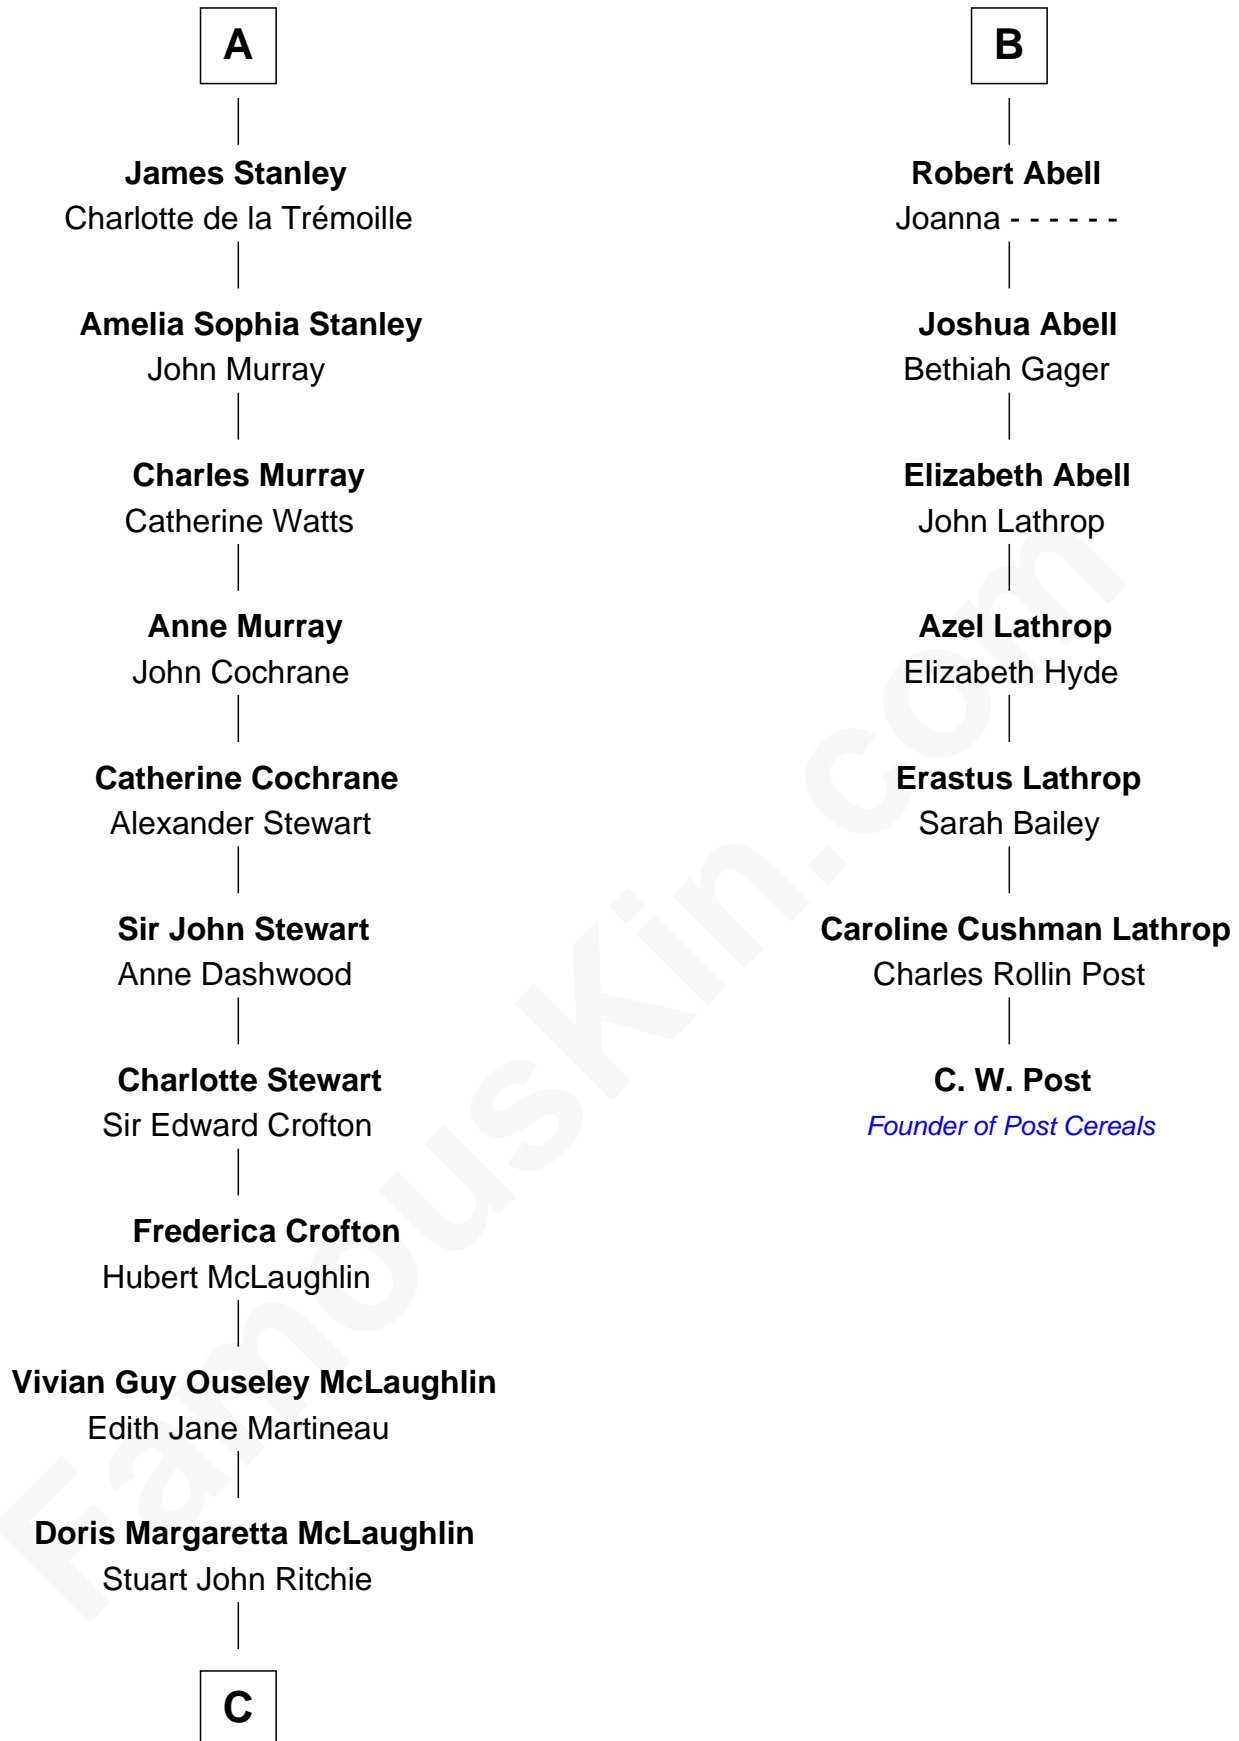

# FamousKin.com Relationship Chart of

**Guy Ritchie**

*British Filmmaker*

13th cousin 5 times removed of

**C. W. Post**

*Founder of Post Cereals*

**C**

—  
**John Vivian Ritchie**  
Amber Mary Parkinson