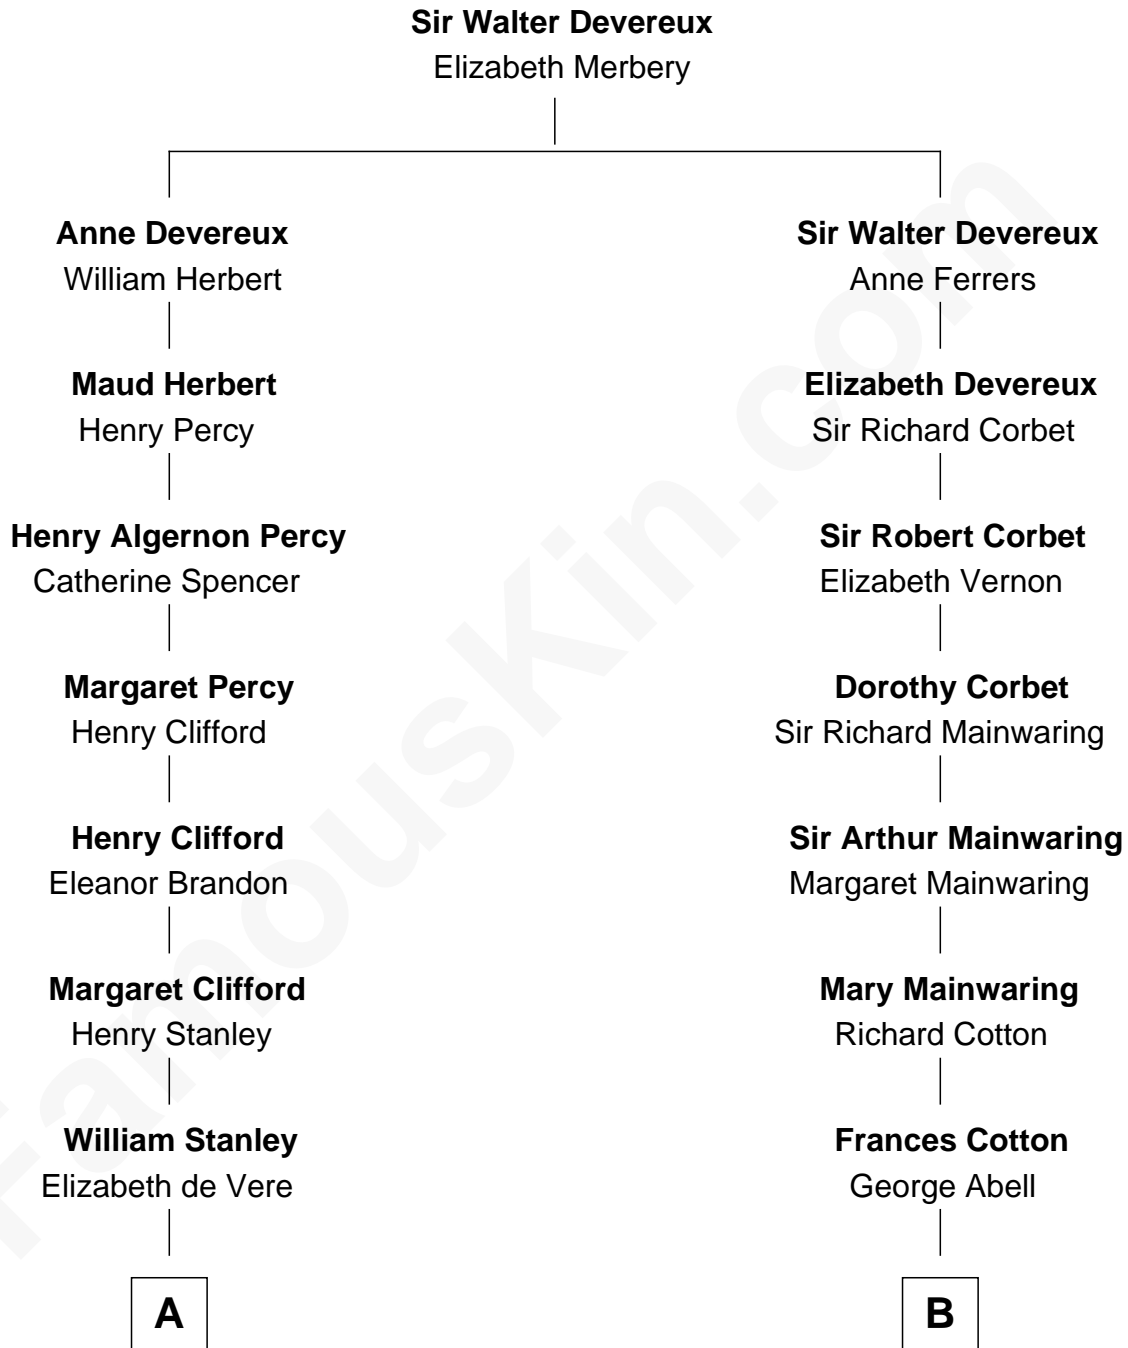

# FamousKin.com Relationship Chart of

**Guy Ritchie**

*British Filmmaker*

13th cousin 5 times removed of

**C. W. Post**

*Founder of Post Cereals*

**C**

—  
**John Vivian Ritchie**  
Amber Mary Parkinson