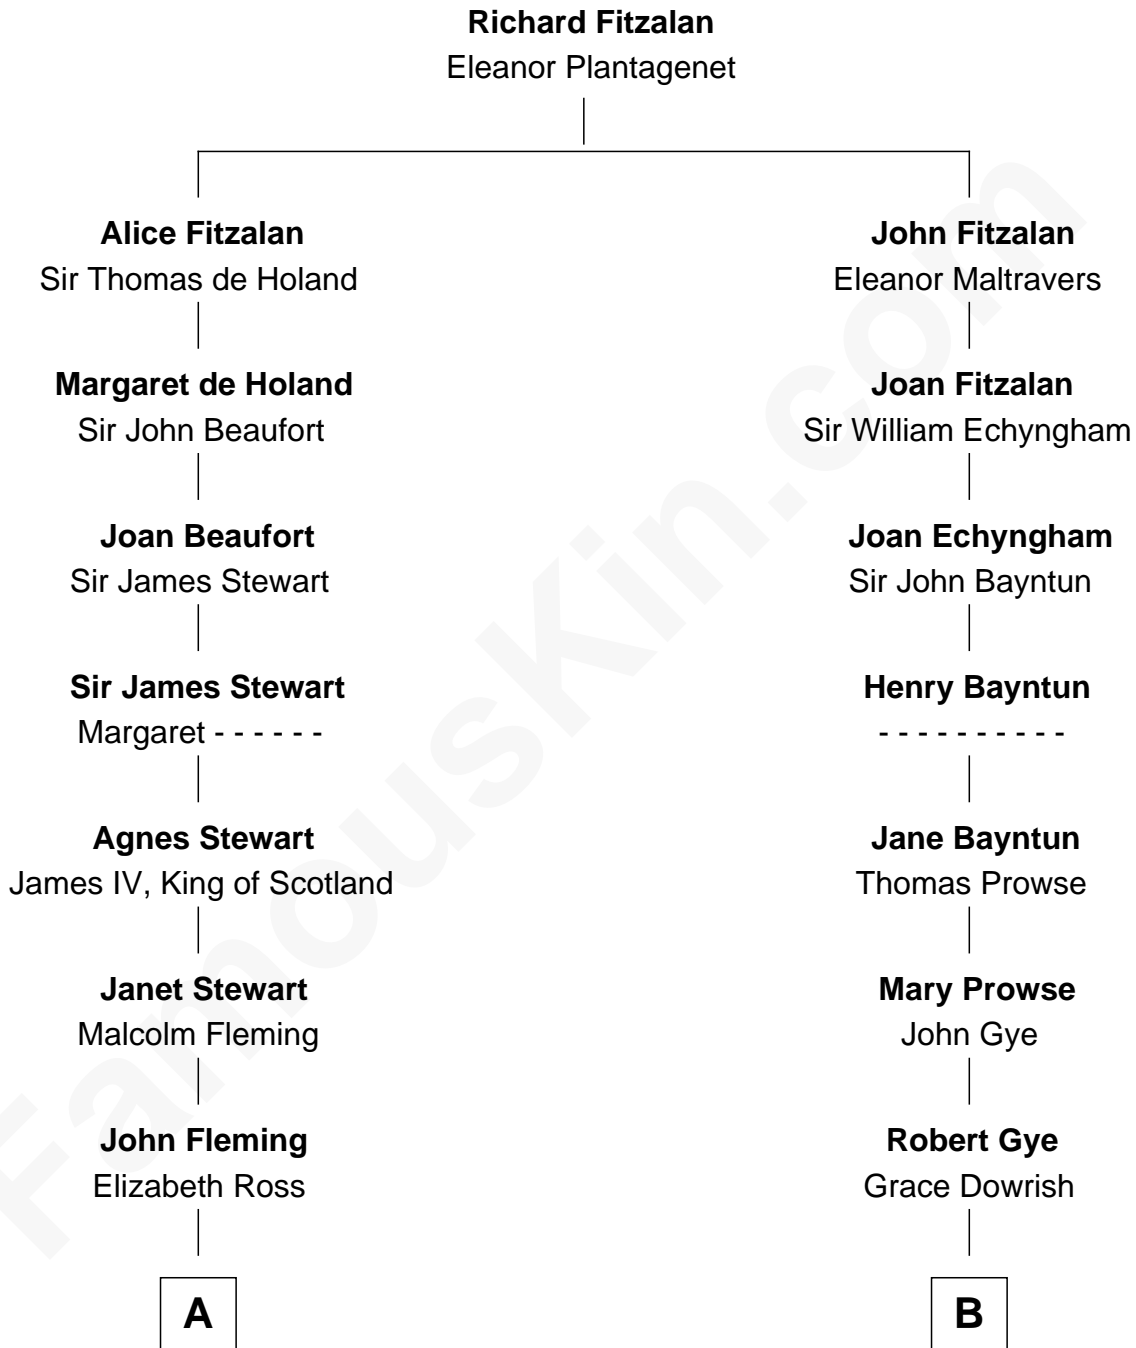

FamousKin.com Relationship Chart of

Guy Ritchie

British Filmmaker

18th cousin 1 time removed of

Pete Seeger

American Folk Singer

FamousKin.com