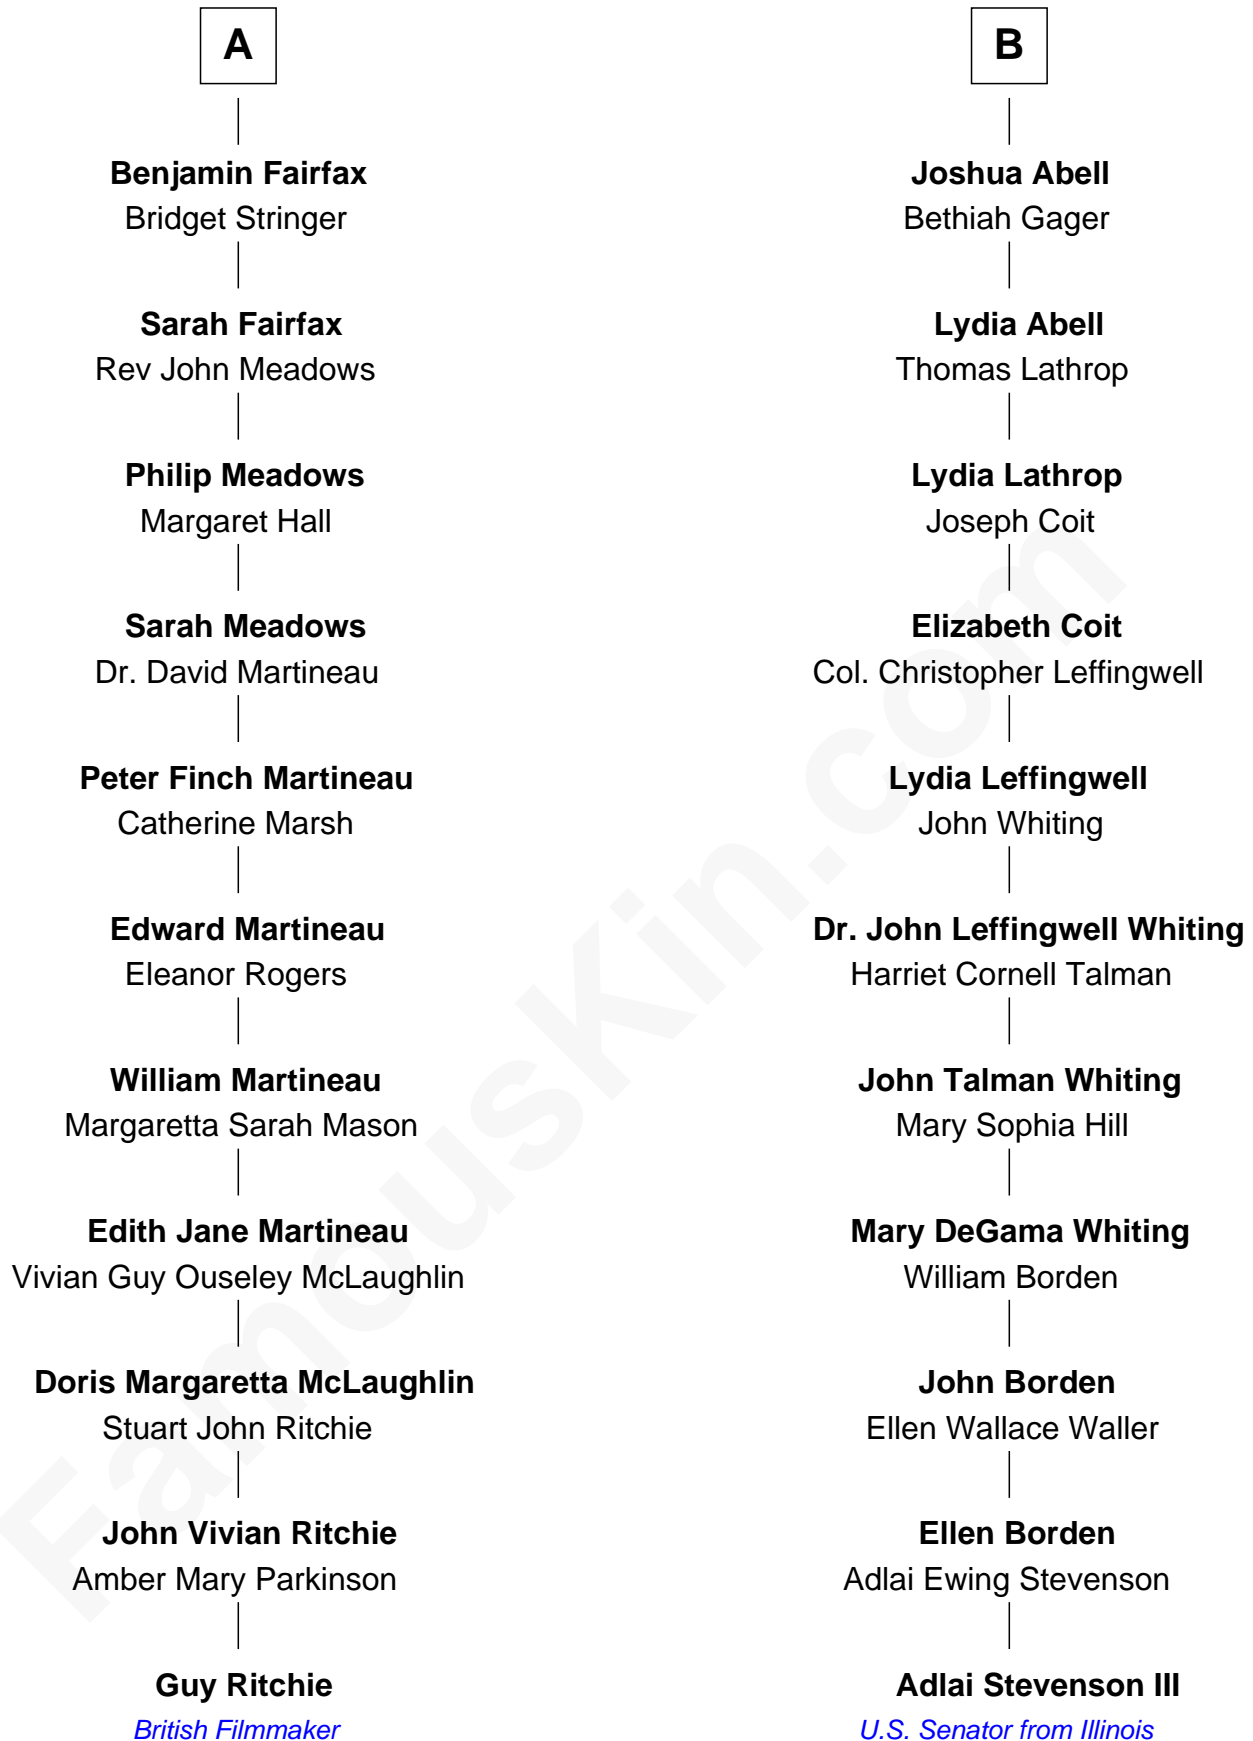

# FamousKin.com Relationship Chart of

**Guy Ritchie**

*British Filmmaker*

17th cousin of

**Adlai Stevenson III**

*U.S. Senator from Illinois*

Guy Ritchie photo by [Georges Biard](#) (CC BY-SA 3.0)