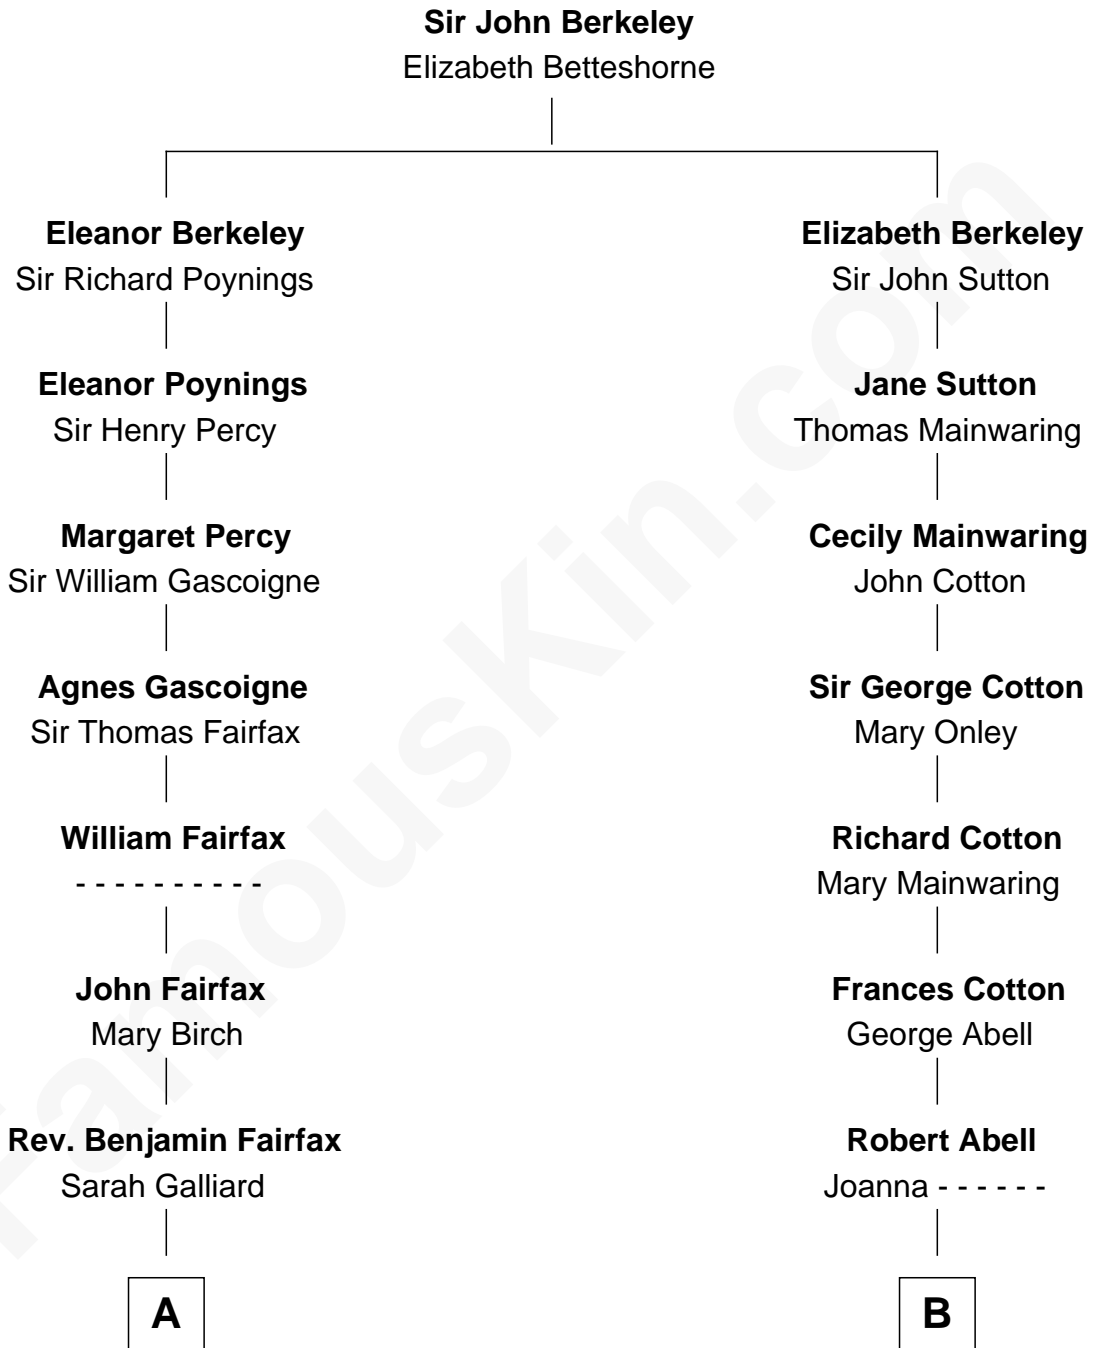

# FamousKin.com Relationship Chart of

**Guy Ritchie**

*British Filmmaker*

17th cousin of

**Adlai Stevenson III**

*U.S. Senator from Illinois*

Guy Ritchie photo by [Georges Biard](#) (CC BY-SA 3.0)