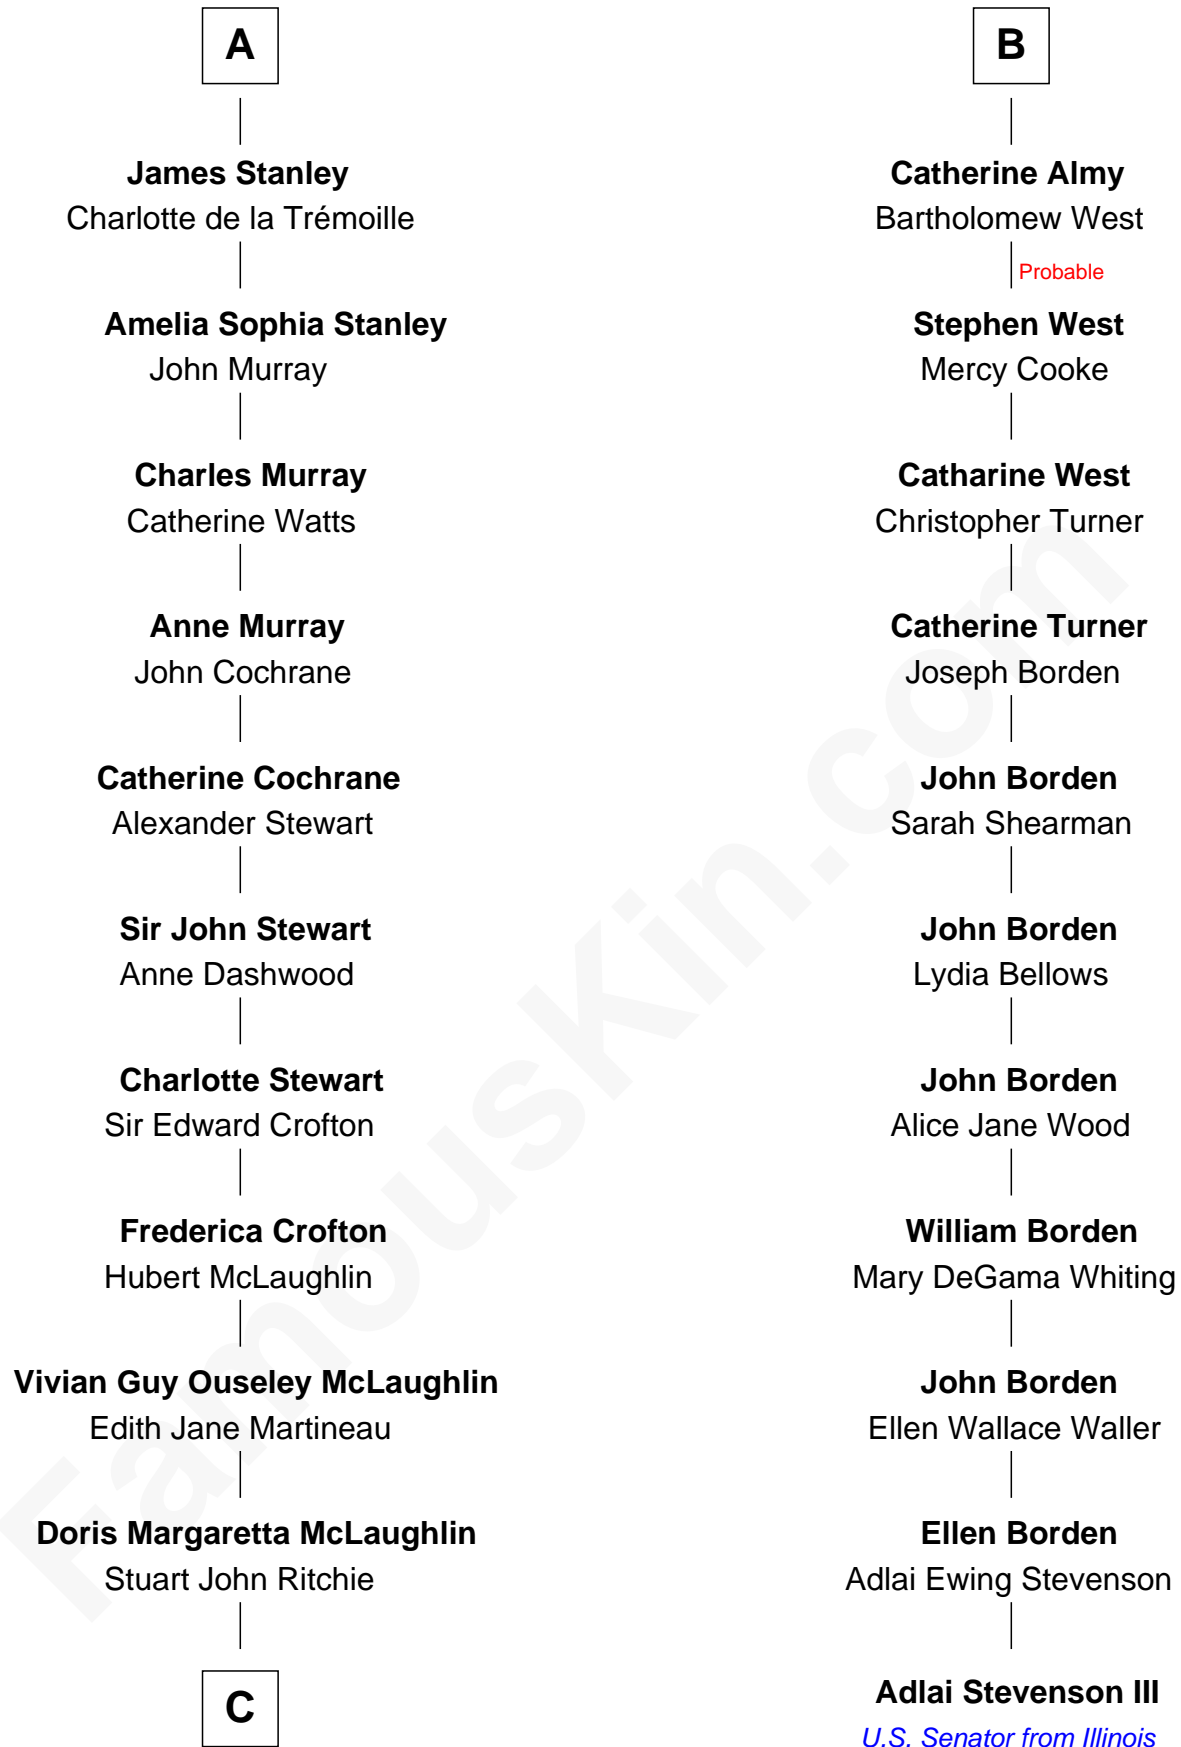

# FamousKin.com Relationship Chart of

**Guy Ritchie**

*British Filmmaker*

17th cousin 1 time removed of

**Adlai Stevenson III**

*U.S. Senator from Illinois*

**Richard Woodville**

Joan Bedlisgate

**Sir Richard Woodville**  
Jacquetta of Luxembourg

**Elizabeth Woodville**  
Edward IV, King of England

**Elizabeth of York**  
Henry VII, King of England

**Mary Tudor**  
Sir Charles Brandon

**Eleanor Brandon**  
Henry Clifford

**Margaret Clifford**  
Henry Stanley

**William Stanley**  
Elizabeth de Vere

**A**

**Joan Woodville**  
William Haute

**Alice Haute**  
Sir John Fogge

**Margaret Fogge**  
Sir Humphrey Stafford

**Sir Humphrey Stafford**  
Margaret Tame

**Ellen Stafford**  
Thomas Barlow

**Stafford Barlow**  
-----

**Audrey Barlow**  
William Almy

**B**

**C**

—  
**John Vivian Ritchie**  
Amber Mary Parkinson

—  
**Guy Ritchie**  
*British Filmmaker*

FamousKin.com