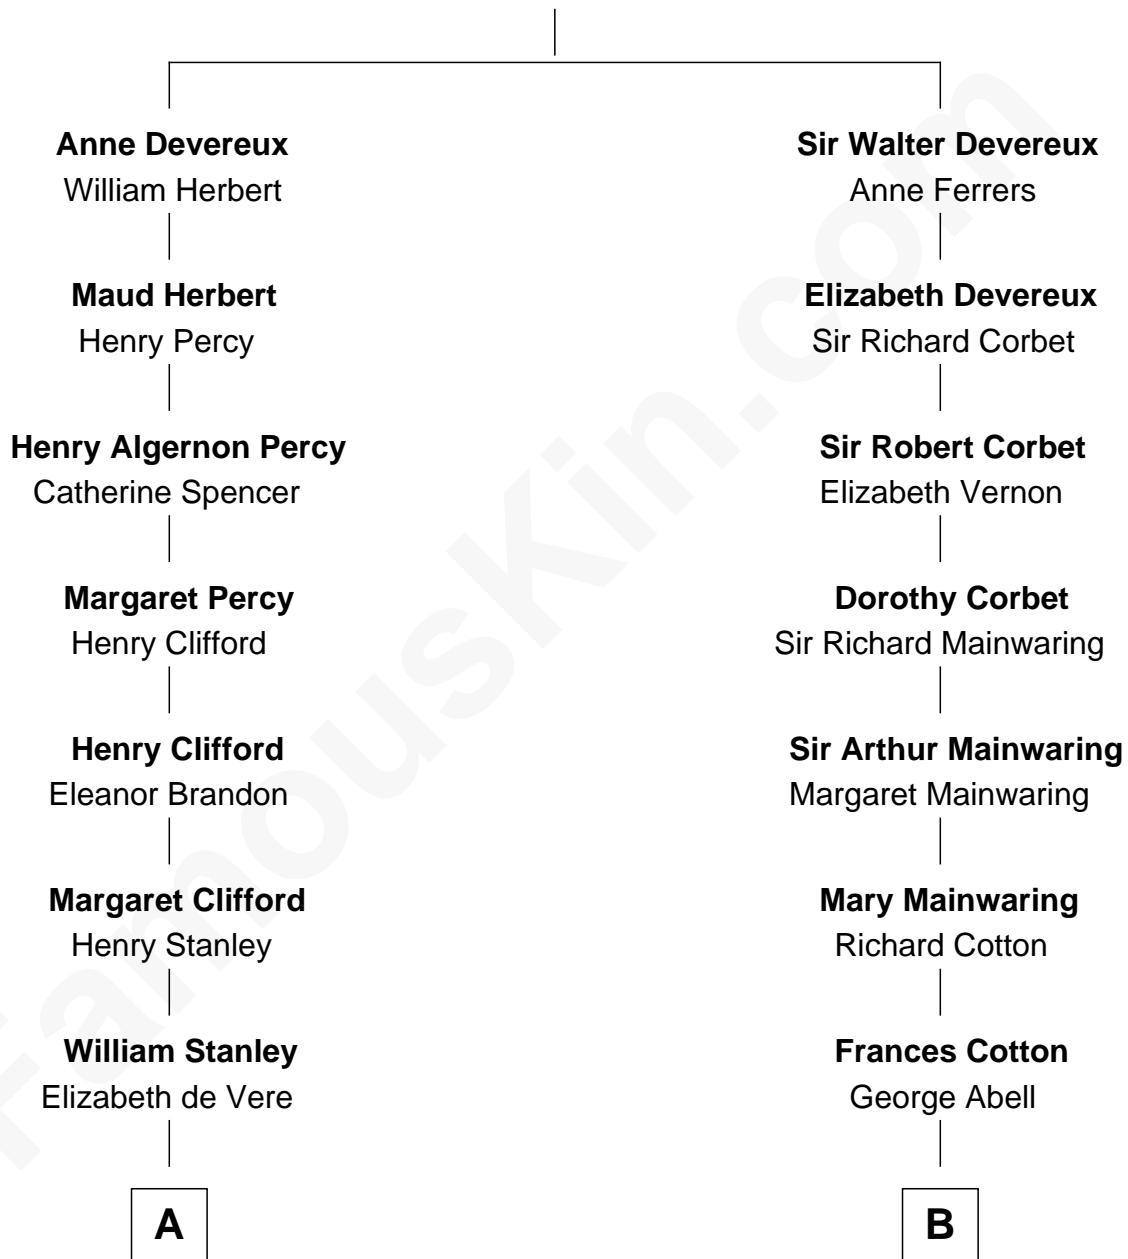

FamousKin.com Relationship Chart of

Guy Ritchie

British Filmmaker

18th cousin of

Adlai Stevenson III

U.S. Senator from Illinois

Sir Walter Devereux

Elizabeth Merbery

C

John Vivian Ritchie
Amber Mary Parkinson

Guy Ritchie
British Filmmaker

D

Ellen Borden
Adlai Ewing Stevenson

Adlai Stevenson III
U.S. Senator from Illinois

FamousKin.com