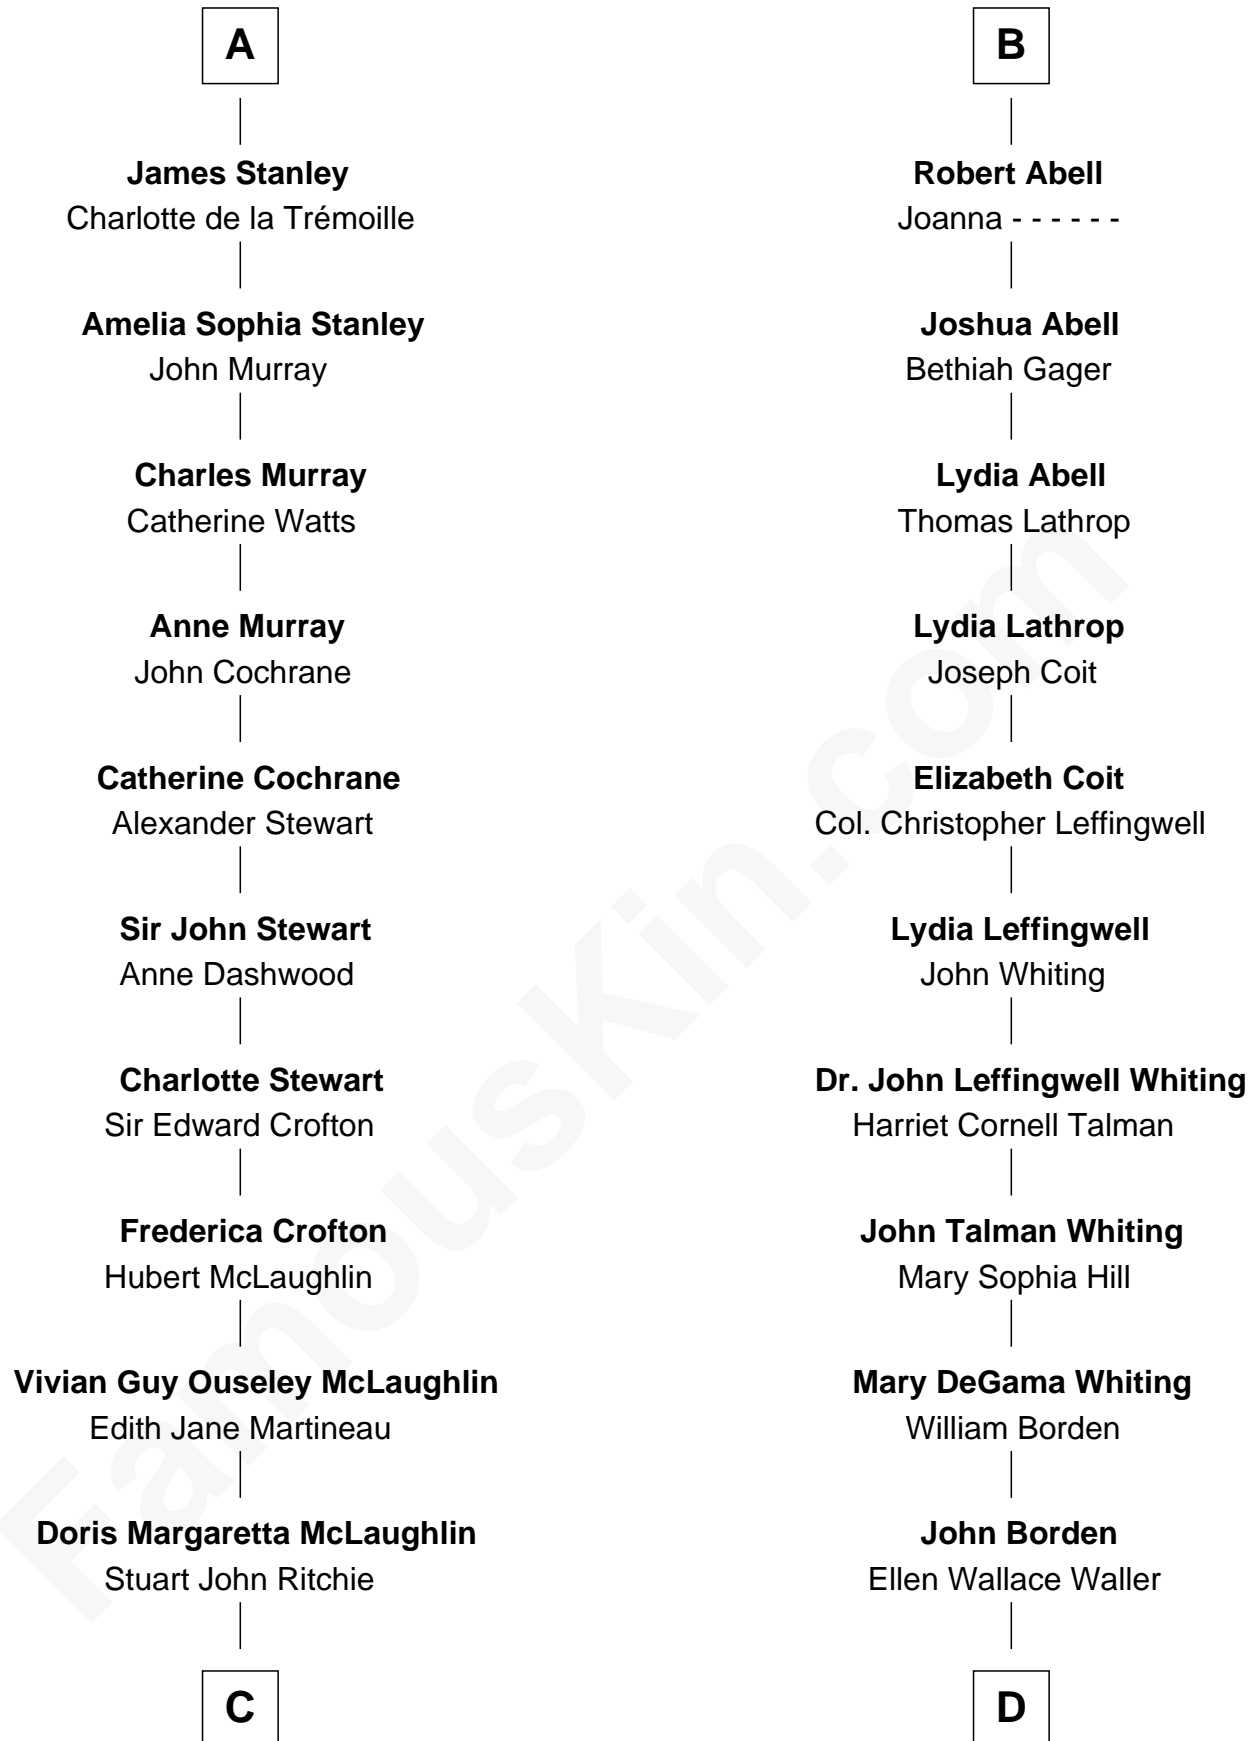

FamousKin.com Relationship Chart of

Guy Ritchie

British Filmmaker

18th cousin of

Adlai Stevenson III

U.S. Senator from Illinois

Sir Walter Devereux

Elizabeth Merbery

C

John Vivian Ritchie
Amber Mary Parkinson

Guy Ritchie
British Filmmaker

D

Ellen Borden
Adlai Ewing Stevenson

Adlai Stevenson III
U.S. Senator from Illinois

FamousKin.com