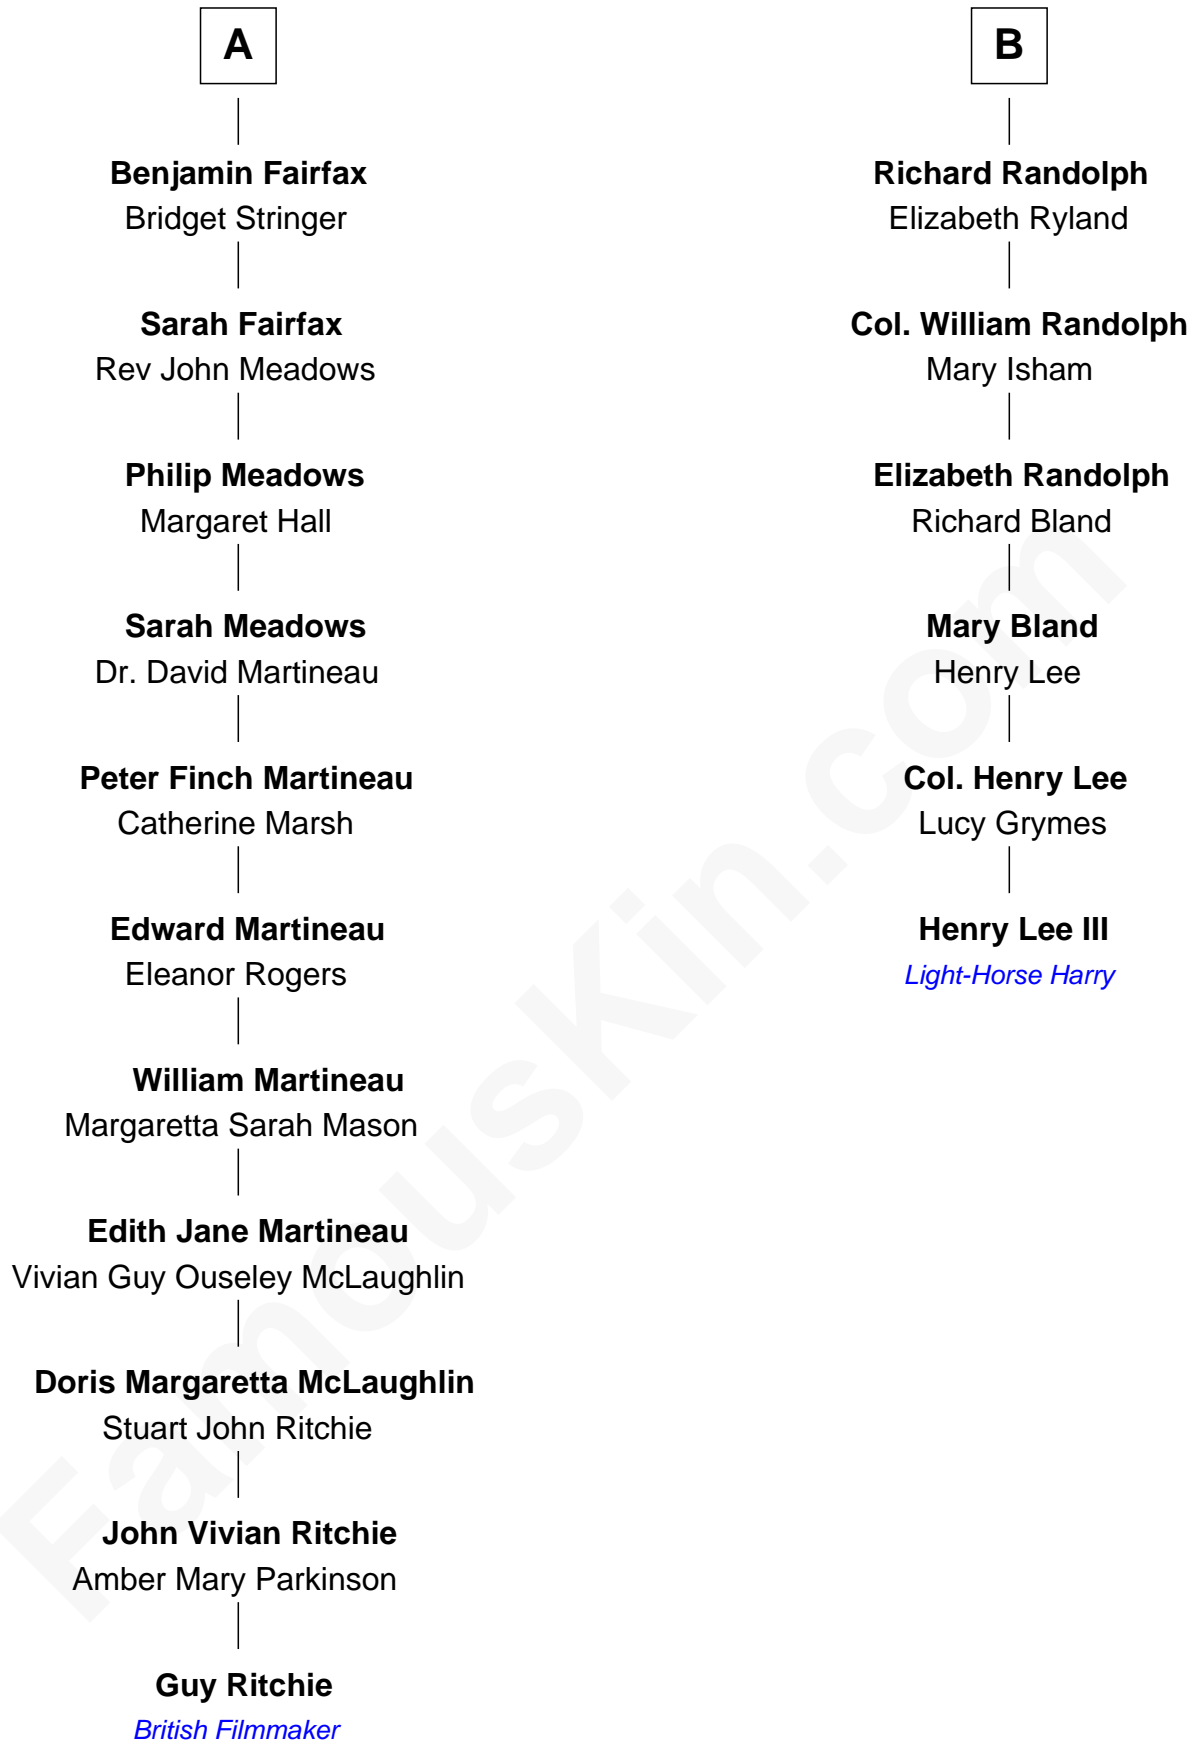

FamousKin.com Relationship Chart of

Guy Ritchie

British Filmmaker

12th cousin 5 times removed of

Henry Lee III

9th Governor of Virginia

Sir Ralph Neville

Joan Beaufort

Guy Ritchie photo by [Georges Biard](#) (CC BY-SA 3.0)