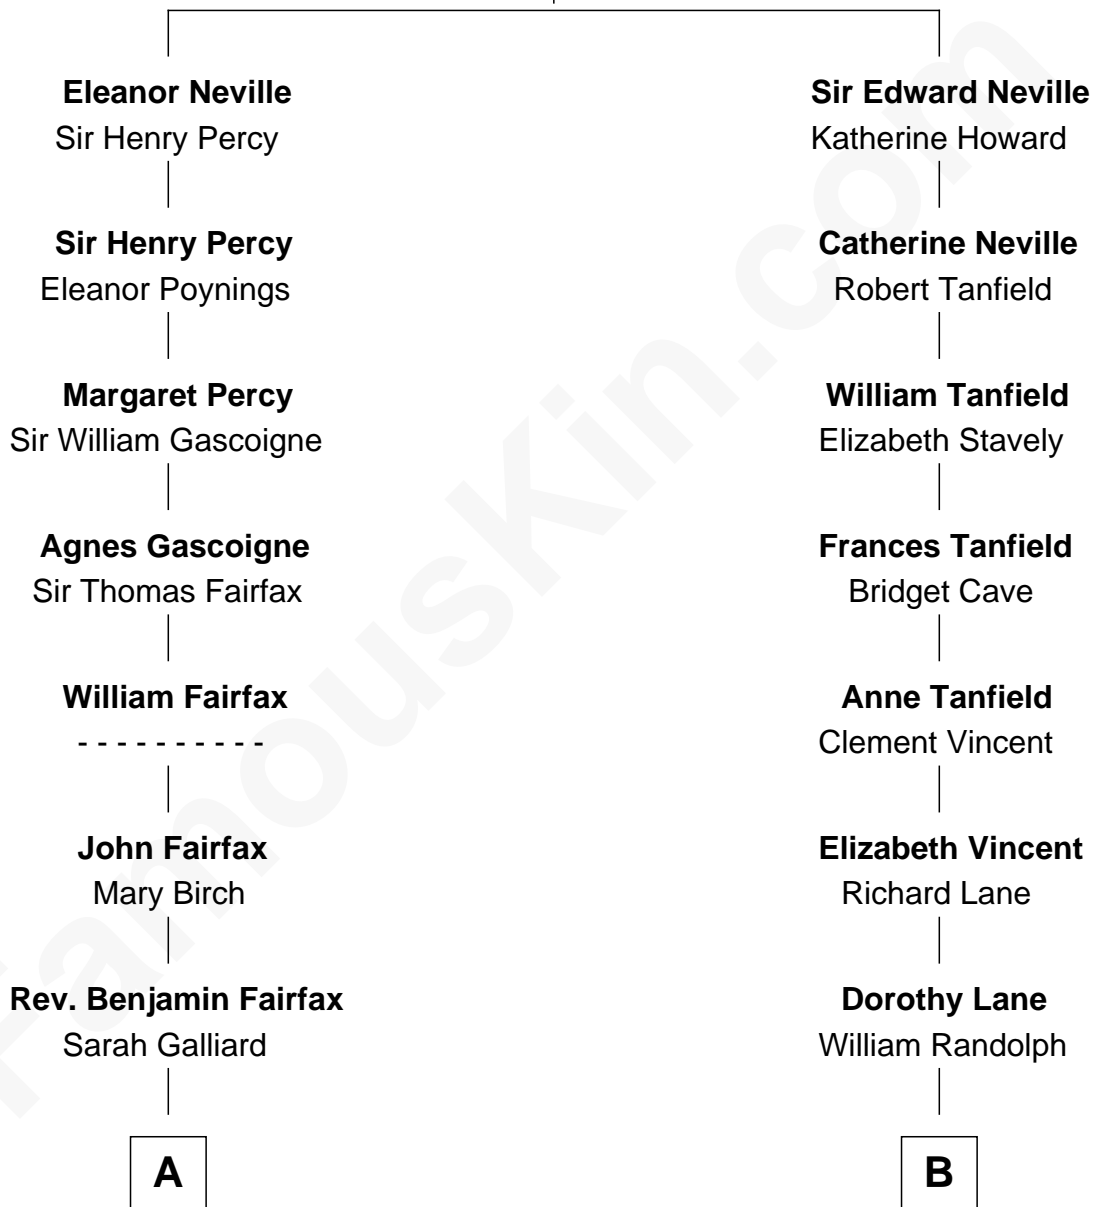

FamousKin.com Relationship Chart of

Guy Ritchie

British Filmmaker

12th cousin 5 times removed of

Henry Lee III

9th Governor of Virginia

Sir Ralph Neville

Joan Beaufort

Guy Ritchie photo by [Georges Biard](#) (CC BY-SA 3.0)