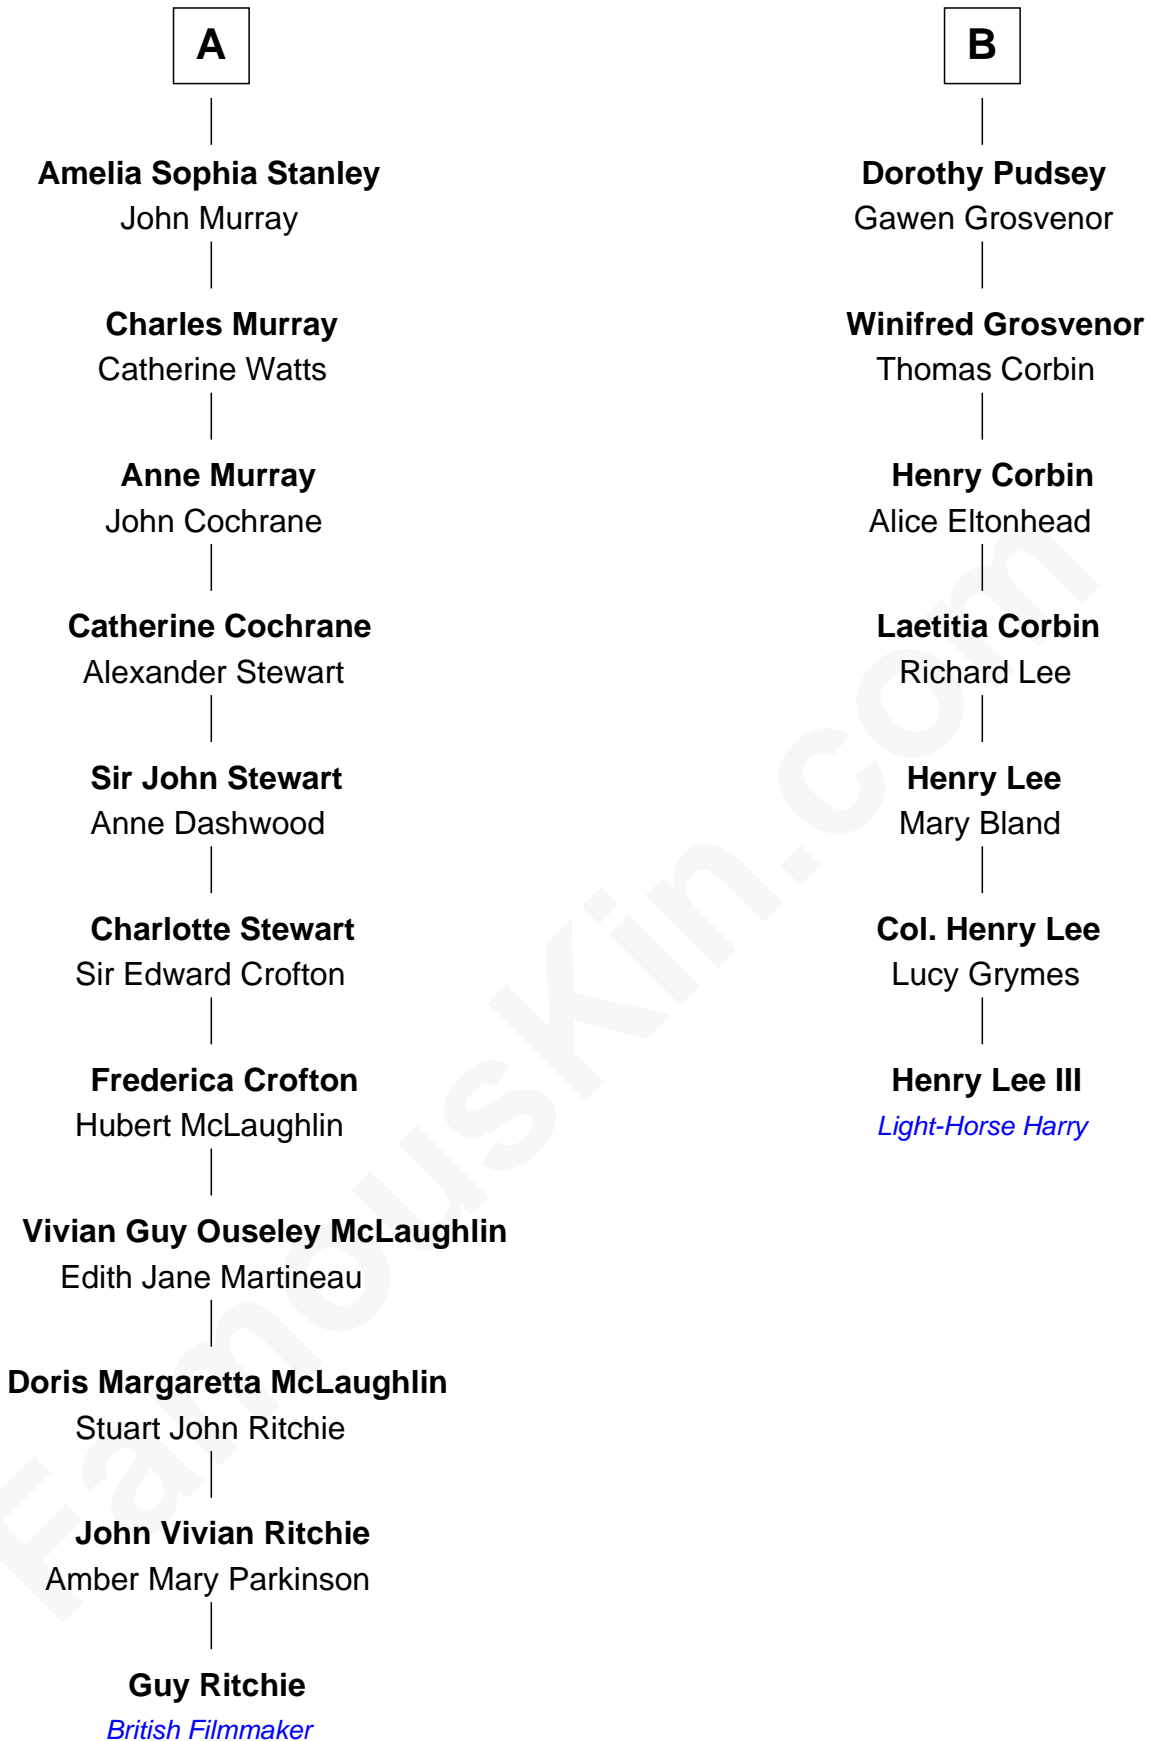

# FamousKin.com Relationship Chart of

**Guy Ritchie**

*British Filmmaker*

13th cousin 4 times removed of

**Henry Lee III**

*9th Governor of Virginia*

**Eleanor Fitzhugh**

*with husband  
Sir Henry Bromflete*

Eleanor Brandon

**Margaret Clifford**

Henry Stanley

**William Stanley**

Elizabeth de Vere

**James Stanley**

Charlotte de la Trémoille

**A**

**Margaret Tunstall**

Sir Ralph Pudsey

**Sir John Pudsey**

Grace Hamerton

**Henry Pudsey**

Margaret Conyers

**Rowland Pudsey**

Edith Hare

**William Pudsey**

Eleanor Montfort

**Robert Pudsey**

Eleanor Harman

**George Pudsey**

Matilda Cotton

**B**

Guy Ritchie photo by [Georges Biard](#) (CC BY-SA 3.0)