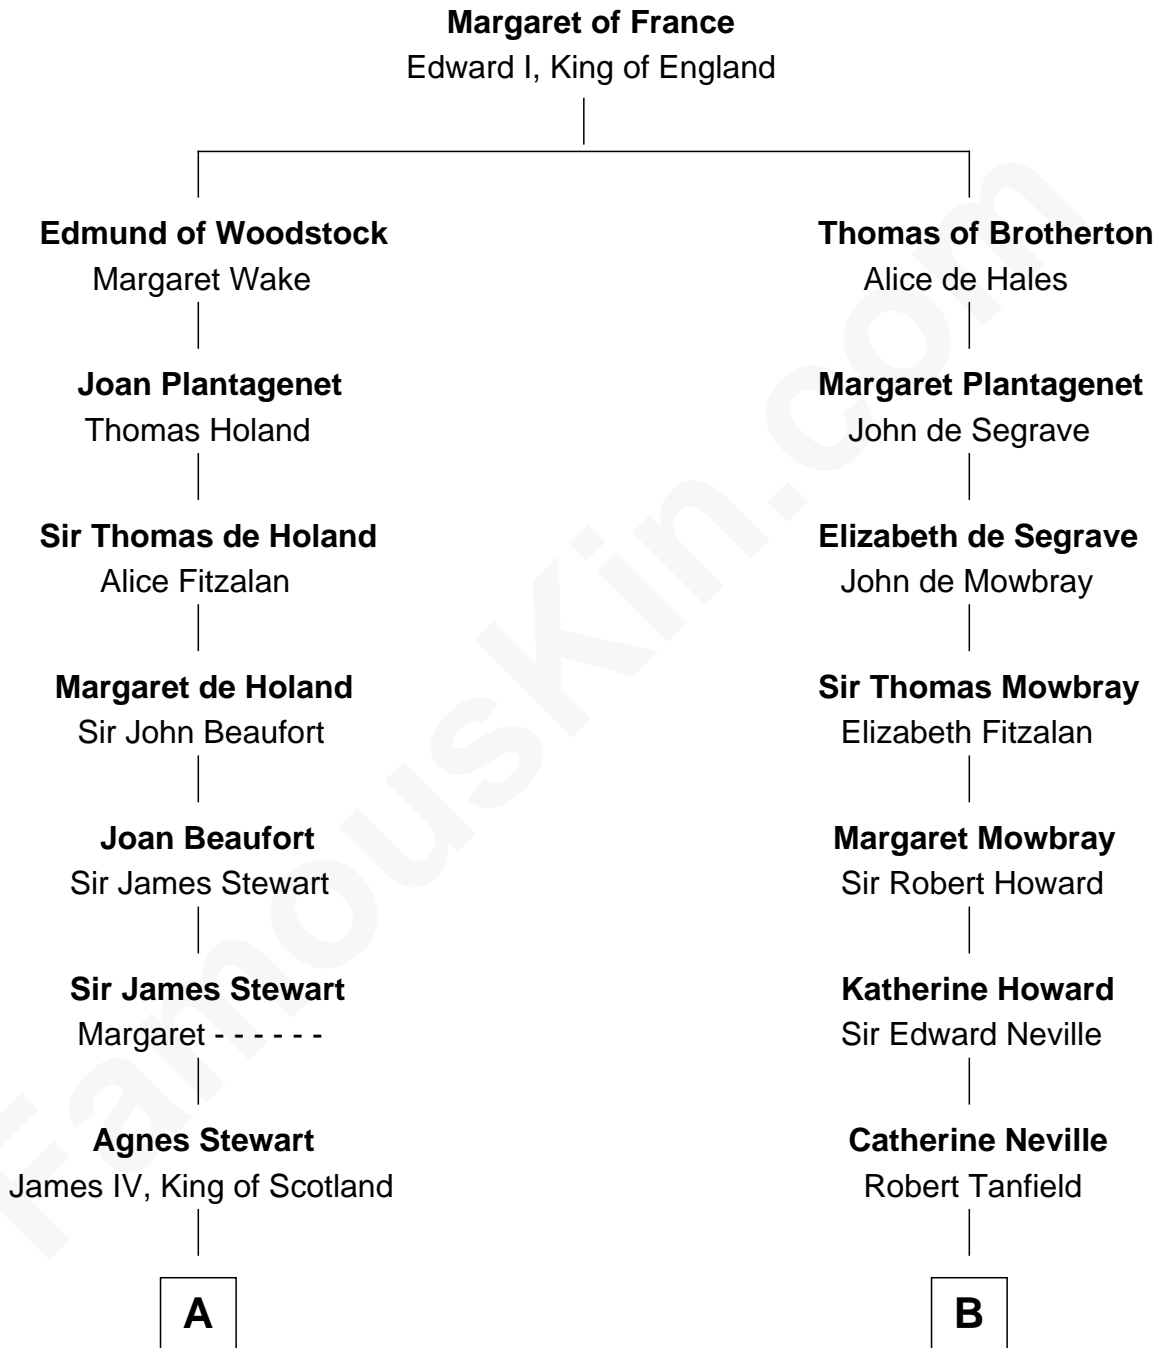

# FamousKin.com Relationship Chart of

**Guy Ritchie**

*British Filmmaker*

17th cousin 4 times removed of

**Henry Lee III**

*9th Governor of Virginia*

**C**

Frederica Crofton

Hubert McLaughlin

Vivian Guy Ouseley McLaughlin

Edith Jane Martineau

Doris Margareta McLaughlin

Stuart John Ritchie

John Vivian Ritchie

Amber Mary Parkinson

**Guy Ritchie**

*British Filmmaker*